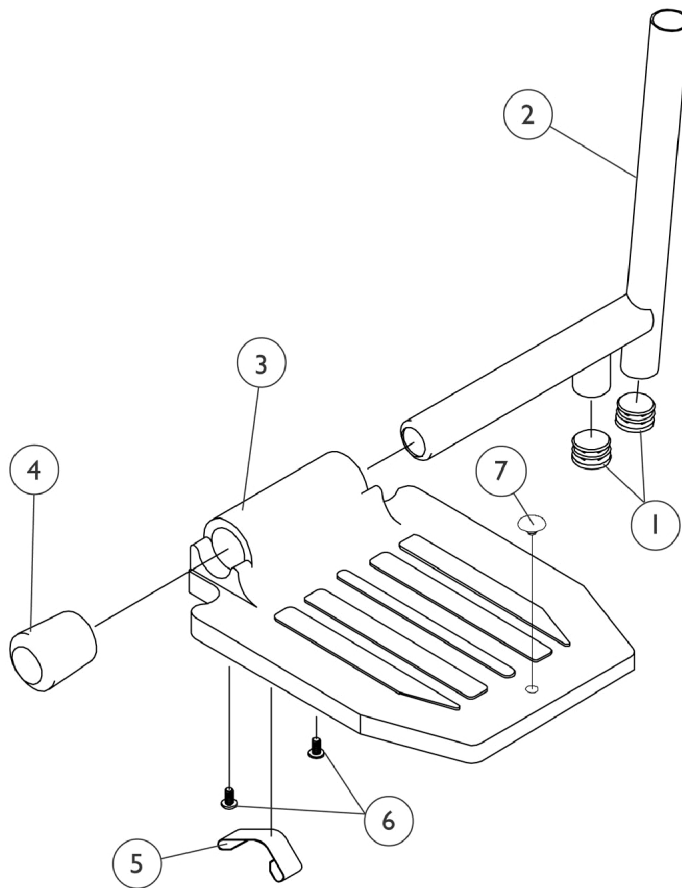

Pivot Tube w/ Footplate Assemblies - 1650, 1350 and 1450 PH904A and PHAL4A

Heel loops are not included. See footrest and legrest accessories.
For complete pivot/slide tube and footplate assemblies, see front riggings reference chart.

1350 Extra large	1450 Deluxe	1650 Standard Aluminum