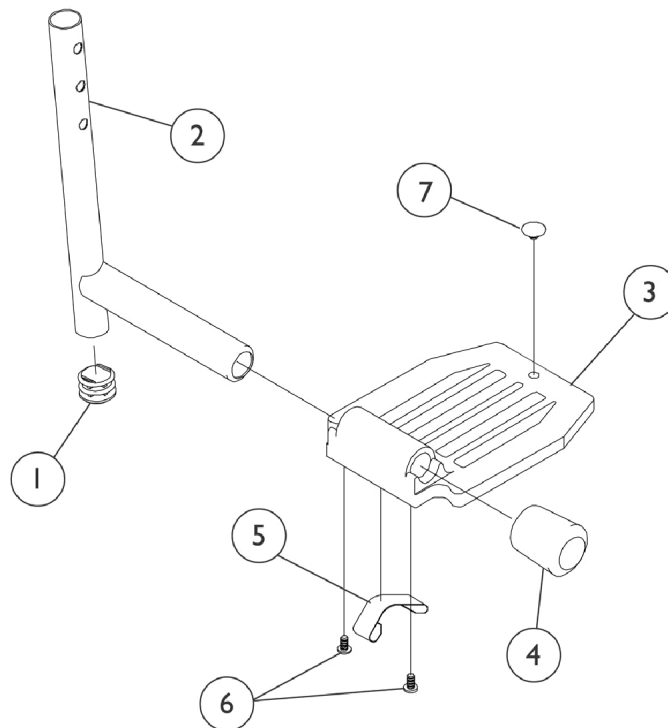

# Pivot Tube w/ Footplate Assemblies

### PHW93, 70NHD and AT5544

Heel loops are not included. See footrest and legrest accessories.  
For complete pivot/slide tube and footplate assemblies, see front riggings reference chart.

		
1350 Extra large	1450 Deluxe	1650 Standard Aluminum

### PHW93, 70NHD and AT5544

Heel loops are not included. See footrest and legrest accessories.

For complete pivot/slide tube and footplate assemblies, see front riggings reference chart.

Item Number	Note	Part Number	Description	Quantity Per	
				Package	Assembly
1		1027097	Plug Button, Black (3/4")	1	2
2	A,C	1048834	Pivot/Slide Tube w/ Plug Button, Black	1	1
2	A,C	1098906	Pivot/Slide Tube w/ Plug Button, Black (2" Longer)	1	1
2	A,C	1086482	Pivot/Slide Tube w/ Plug Button, Black (4" Longer)	1	1
2	B	1070762-NLA	NLA - Tube, Pivot/Slide w/ Plug Button, Deluxe Aluminum, Black	1	1
3	A	44200X027	Footplate, Aluminum, Medium, Black (7-3/4" W x 6" L)	1	1
3	B	1043659-NLA	NLA - Footplate, Aluminum, Deluxe, Black - Right (8" W x 5-3/4" L)	1	1
3	B	1043660-NLA	NLA - Footplate, Aluminum, Deluxe, Black - Left (8" W x 5-3/4" L)	1	1
3	C	44200X025	Footplate, Aluminum, Extra Large, Black - Right (8" W x 8-1/2" L)	1	1
3	C	44200X026	Footplate, Aluminum, Extra Large, Black - Left (8" W x 8-1/2" L)	1	1
4	A	1016346	Cap, End, Tube, Black (7/8")	1	1
4	C	1027095	Plug Button, Black (7/8")	1	1
5	A,D	1006981	Spring, Tension	1	2
5	B,D	1036120-NLA	NLA - Spring	1	2
5	C,F	1036123	Spring, Leaf	1	1
6	E	40120X001	Screw, Phillips Pan Head (#8-32 x 3/8")	1	2
7		1070168	Plug, Push, Footplate	1	1

NOTE: A - Standard Aluminum (1650)  
 B - Deluxe Aluminum (1450)  
 C - Extra Large Aluminum (1350)  
 D - Two per side  
 E - Deluxe takes one  
 F - Use one or more leaf springs per assembly as required such that footplate may be moved by hand to the up-right position and remain in place.