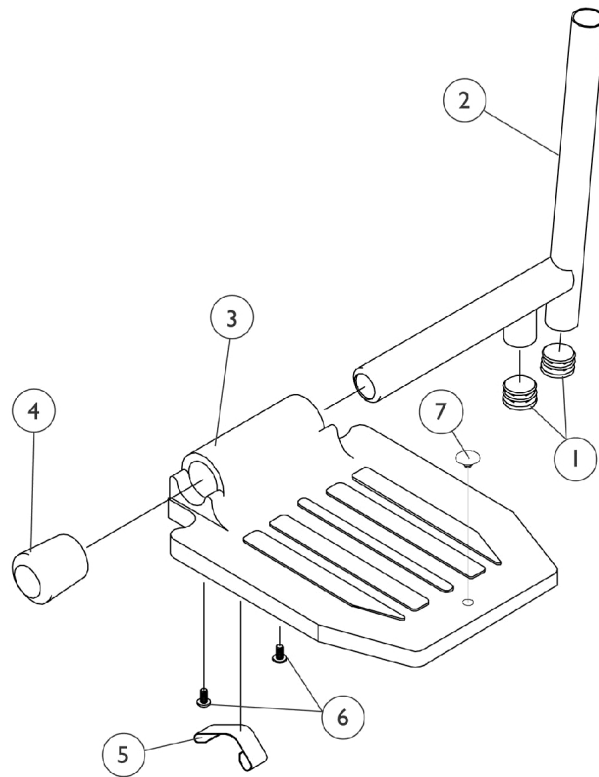

Pivot/Slide Tube and Footplates PH904A and PHAL4A

Heel loops are not included. See footrest and legrest accessories.
For complete pivot/slide tube and footplate assemblies, see front riggings reference chart.

1350 Extra large	1450 Deluxe	1650 Standard Aluminum