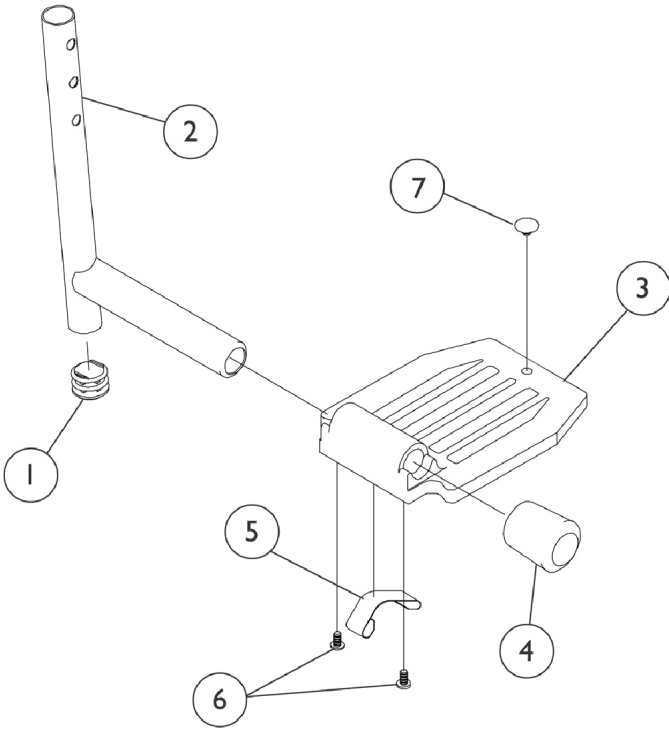

Pivot/Slide Tube and Footplate PHW93

Heel loops are not included. See footrest and legrest accessories.
For complete pivot/slide tube and footplate assemblies, see front riggings reference chart.

		
1350 Extra large	1450 Deluxe	1650 Standard Aluminum

Pivot/Slide Tube and Footplate PHW93

Heel loops are not included. See footrest and legrest accessories.

For complete pivot/slide tube and footplate assemblies, see front riggings reference chart.

Item Number	Note	Part Number	Description	Quantity Per	
				Package	Assembly
1		1027097	Plug Button, Black (3/4")	1	2
2	A,C	1048834	Pivot/Slide Tube w/ Plug Button, Black	1	1
2	A,C	1098906	Pivot/Slide Tube w/ Plug Button, Black (2" Longer)	1	1
2	A,C	1086482	Pivot/Slide Tube w/ Plug Button, Black (4" Longer)	1	1
2	B	1070762-NLA	NLA - Tube, Pivot/Slide w/ Plug Button, Deluxe Aluminum, Black	1	1
3	A	44200X027	Footplate, Aluminum, Medium, Black (7-3/4" W x 6" L)	1	1
3	B	1043659-NLA	NLA - Footplate, Aluminum, Deluxe, Black - Right (8" W x 5-3/4" L)	1	1
3	B	1043660-NLA	NLA - Footplate, Aluminum, Deluxe, Black - Left (8" W x 5-3/4" L)	1	1
3	C	44200X025	Footplate, Aluminum, Extra Large, Black - Right (8" W x 8-1/2" L)	1	1
3	C	44200X026	Footplate, Aluminum, Extra Large, Black - Left (8" W x 8-1/2" L)	1	1
4	A	1016346	Cap, End, Tube, Black (7/8")	1	1
4	C	1027095	Plug Button, Black (7/8")	1	1
5	A,D	1006981	Spring, Tension	1	2
5	B,D	1036120-NLA	NLA - Spring	1	2
5	F,C	1036123	Spring, Leaf	1	1
6	E	40120X001	Screw, Phillips Pan Head (#8-32 x 3/8")	1	2
7		1070168	Plug, Push, Footplate	1	1
NOTE: A - Standard Aluminum (1650) B - Deluxe Aluminum (1450) C - Extra Large Aluminum (1350) D - Two per side E - Deluxe takes one F - Use one or more leaf springs per assembly as required such that footplate may be moved by hand to the up-right position and remain in place.					