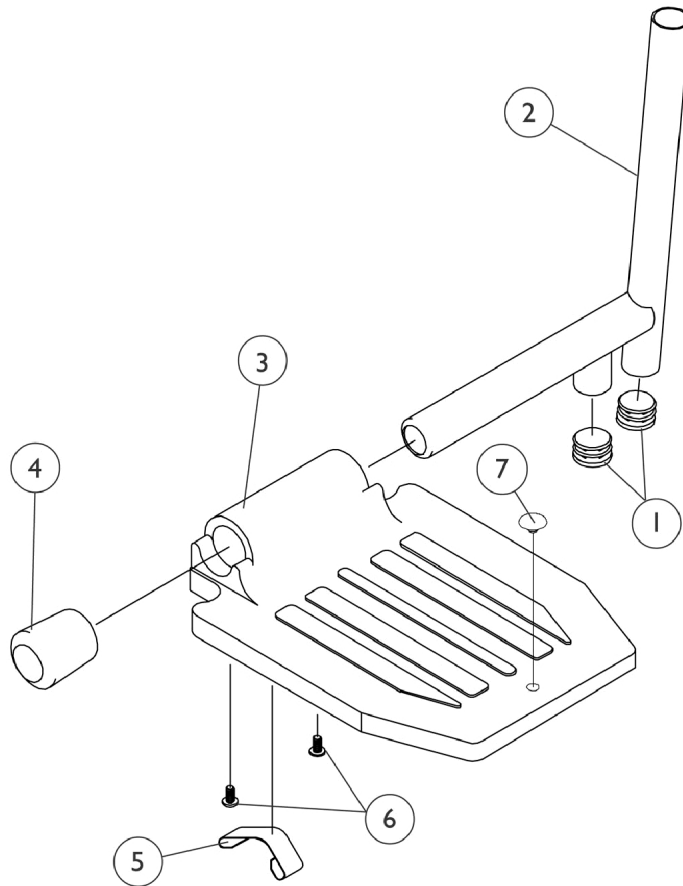

Pivot/Slide Tube and Footplates

PH904A and PHAL4A

Heel loops are not included. See footrest and legrest accessories.
For complete pivot/slide tube and footplate assemblies, see front riggings reference chart.

1350 Extra large	1450 Deluxe	1650 Standard Aluminum