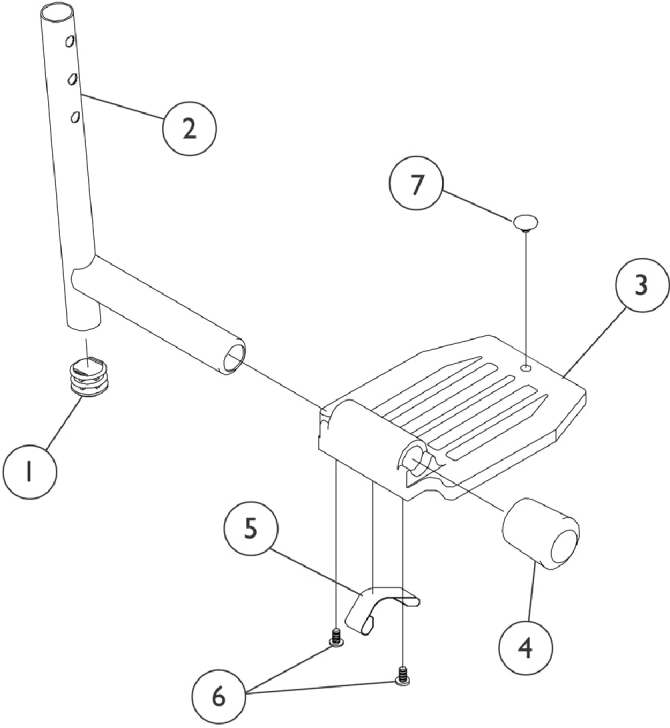

Pivot/Slide Tube and Footplate PHW93

Heel loops are not included. See footrest and legrest accessories.
For complete pivot/slide tube and footplate assemblies, see front riggings reference chart.

		
1350 Extra large	1450 Deluxe	1650 Standard Aluminum

Pivot/Slide Tube and Footplate PHW93

**Heel loops are not included. See footrest and legrest accessories.
For complete pivot/slide tube and footplate assemblies, see front riggings reference chart.**

Item Number	Note	Part Number	Description	Quantity Per	
				Package	Assembly
1		1027097	Plug Button, Black (3/4")	1	2
2	C,A	1048834	Pivot/Slide Tube w/ Plug Button, Black	1	1
2	C,A	1098906	Pivot/Slide Tube w/ Plug Button, Black (2" Longer)	1	1
2	C,A	1086482	Pivot/Slide Tube w/ Plug Button, Black (4" Longer)	1	1
2	B	1070762-NLA	NLA - Tube, Pivot/Slide w/ Plug Button, Deluxe Aluminum, Black	1	1
3	A	44200X027	Footplate, Aluminum, Medium, Black (7-3/4" W x 6" L)	1	1
3	B	1043659-NLA	NLA - Footplate, Aluminum, Deluxe, Black - Right (8" W x 5-3/4" L)	1	1
3	B	1043660-NLA	NLA - Footplate, Aluminum, Deluxe, Black - Left (8" W x 5-3/4" L)	1	1
3	C	44200X025	Footplate, Aluminum, Extra Large, Black - Right (8" W x 8-1/2" L)	1	1
3	C	44200X026	Footplate, Aluminum, Extra Large, Black - Left (8" W x 8-1/2" L)	1	1
4	A	1016346	Cap, End, Tube, Black (7/8")	1	1
4	C	1027095	Plug Button, Black (7/8")	1	1
5	D,A	1006981	Spring, Tension	1	2
5	D,B	1036120-NLA	NLA - Spring	1	2
5	C,F	1036123	Spring, Leaf	1	1
6	E	40120X001	Screw, Phillips Pan Head (#8-32 x 3/8")	1	2
7		1070168	Plug, Push, Footplate	1	1
NOTE: A - Standard Aluminum (1650) B - Deluxe Aluminum (1450) C - Extra Large Aluminum (1350) D - Two per side E - Deluxe takes one F - Use one or more leaf springs per assembly as required such that footplate may be moved by hand to the up-right position and remain in place.					