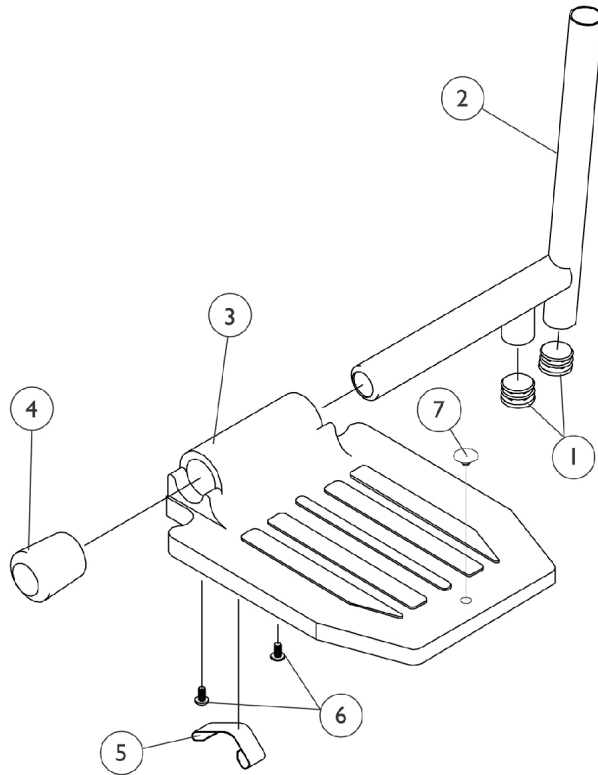

Pivot & Slide Tube w/ Footplates

PH904A and PHAL4A

Heel loops are not included. See footrest and legrest accessories.
For complete pivot/slide tube and footplate assemblies, see front riggings reference chart.

1350 Extra large	1450 Deluxe	1650 Standard Aluminum