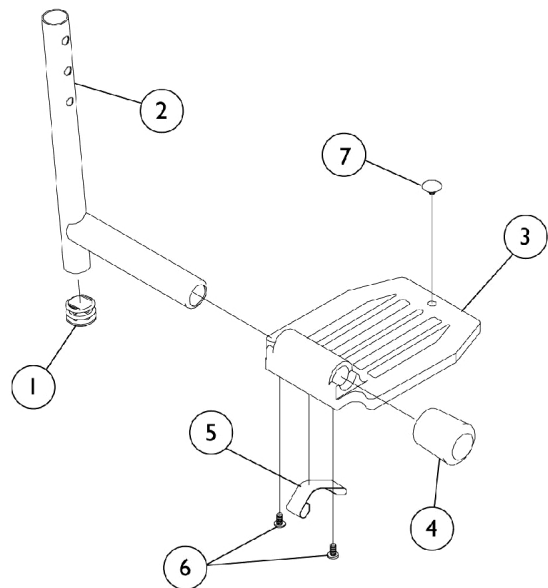

Pivot & Slide Tube w/ Footplate

P93M, PW93, and PW93E

Note: Heel Loops are not included. See footrest and legrest accessories.

Note: For complete pivot/slide tube and footplate assemblies, see front riggings reference charts.

			
1350 Extra large	1450 Deluxe	16 to 20" Wide 1650 Standard Alum.	14" Wide 1650 Standard Alum.

P93M

PW93 and PW93E

Pivot & Slide Tube w/ Footplate

P93M, PW93, and PW93E

Note: Heel Loops are not included. See footrest and legrest accessories.

Note: For complete pivot/slide tube and footplate assemblies, see front riggings reference charts.

Item Number	Note	Part Number	Description	Quantity Per	
				Package	Assembly
1		1027097	Plug Button, Black (3/4")	1	2
2	A	1041527	Pivot/Slide Tube w/ Plug Button, Black	1	1
2	B	1048834	Pivot/Slide Tube w/ Plug Button, Black	1	1
2	C	1041525-NLA	NLA - Pivot/Slide Tube w/ Plug Button, Deluxe Aluminum, Black	1	1
2	D	1070762-NLA	NLA - Tube, Pivot/Slide w/ Plug Button, Deluxe Aluminum, Black	1	1
3	E	44200X059	Footplate, Aluminum, Small, Black (6-3/4" W x 6" L)	1	1
3	F	44200X027	Footplate, Aluminum, Medium, Black (7-3/4" W x 6" L)	1	1
3	F	1043659-NLA	NLA - Footplate, Aluminum, Deluxe, Black - Right (8" W x 5-3/4" L)	1	1
3	F	1043660-NLA	NLA - Footplate, Aluminum, Deluxe, Black - Left (8" W x 5-3/4" L)	1	1
3	E	1002343	Footplate, Aluminum, Extra Large, Black - Right (7" W x 8-1/2" L)	1	1
3	E	1002344	Footplate, Aluminum, Extra Large, Black - Left (7" W x 8-1/2" L)	1	1
3	F	44200X025	Footplate, Aluminum, Extra Large, Black - Right (8" W x 8-1/2" L)	1	1
3	F	44200X026	Footplate, Aluminum, Extra Large, Black - Left (8" W x 8-1/2" L)	1	1
4	G	1016346	Cap, End, Tube, Black (7/8")	1	1
4	H	1027095	Plug Button, Black (7/8")	1	1
5	G	1006981	Spring, Tension	1	2
5		1036120-NLA	NLA - Spring	1	2
5	H,I	1036123	Spring, Leaf	1	1
6		7930354-NLA	NLA - Package, Phillips Head Screw (#8-32 x 3/8")	25	2
7		1070168	Plug, Push, Footplate	1	1