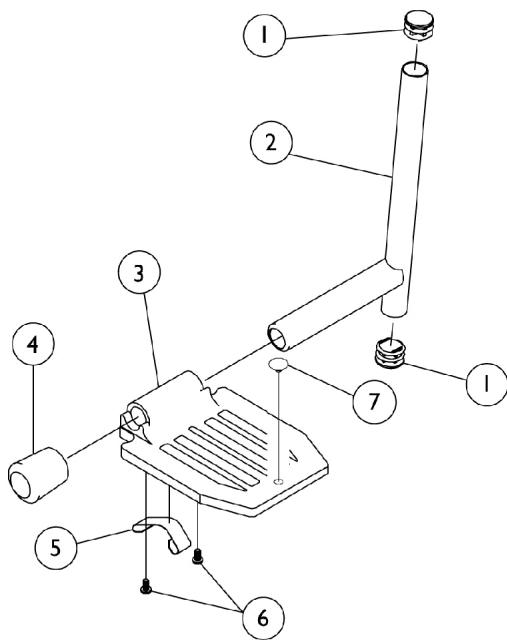

Pivot & Slide Tube w/ Footplate

P93M, PW93, and PW93E

Note: Heel Loops are not included. See footrest and legrest accessories.

Note: For complete pivot/slide tube and footplate assemblies, see front riggings reference charts.

			
1350 Extra large	1450 Deluxe	16 to 20" Wide 1650 Standard Alum.	14" Wide 1650 Standard Alum.

P93M

PW93 and PW93E

Pivot & Slide Tube w/ Footplate

P93M, PW93, and PW93E

Note: Heel Loops are not included. See footrest and legrest accessories.

Note: For complete pivot/slide tube and footplate assemblies, see front riggings reference charts.

Item Number	Note	Part Number	Description	Quantity Per	
				Package	Assembly
1		1027097	Plug Button, Black (3/4")	1	2
2	A	1041527	Pivot/Slide Tube w/ Plug Button, Black	1	1
2	B	1048834	Pivot/Slide Tube w/ Plug Button, Black	1	1
2	C	1041525-NLA	NLA - Pivot/Slide Tube w/ Plug Button, Deluxe Aluminum, Black	1	1
2	D	1070762-NLA	NLA - Tube, Pivot/Slide w/ Plug Button, Deluxe Aluminum, Black	1	1
3	E	44200X059	Footplate, Aluminum, Small, Black (6-3/4" W x 6" L)	1	1
3	F	44200X027	Footplate, Aluminum, Medium, Black (7-3/4" W x 6" L)	1	1
3	F	1043659-NLA	NLA - Footplate, Aluminum, Deluxe, Black - Right (8" W x 5-3/4" L)	1	1
3	F	1043660-NLA	NLA - Footplate, Aluminum, Deluxe, Black - Left (8" W x 5-3/4" L)	1	1
3	E	1002343	Footplate, Aluminum, Extra Large, Black - Right (7" W x 8-1/2" L)	1	1
3	E	1002344	Footplate, Aluminum, Extra Large, Black - Left (7" W x 8-1/2" L)	1	1
3	F	44200X025	Footplate, Aluminum, Extra Large, Black - Right (8" W x 8-1/2" L)	1	1
3	F	44200X026	Footplate, Aluminum, Extra Large, Black - Left (8" W x 8-1/2" L)	1	1
4	G	1016346	Cap, End, Tube, Black (7/8")	1	1
4	H	1027095	Plug Button, Black (7/8")	1	1
5	G	1006981	Spring, Tension	1	2
5		1036120-NLA	NLA - Spring	1	2
5	H,I	1036123	Spring, Leaf	1	1
6		7930354-NLA	NLA - Package, Phillips Head Screw (#8-32 x 3/8")	25	2
7		1070168	Plug, Push, Footplate	1	1