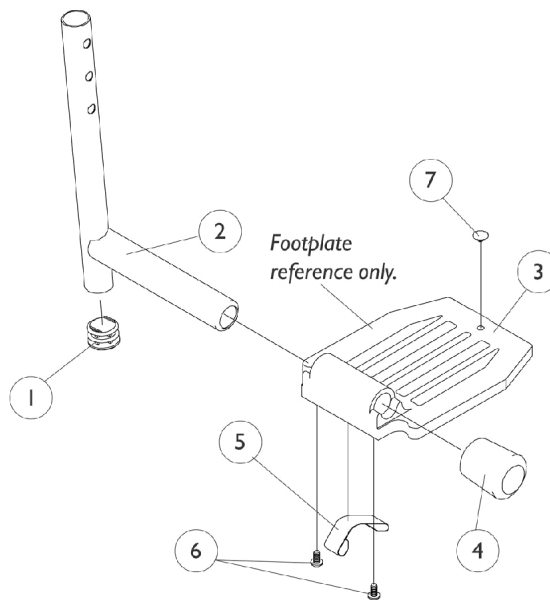

Pivot & Slide Tube w/ Standard (1650), Deluxe (1450) and X-Large (1350) Aluminum Footplates

NOTE: Heel loops are not included. See footrest and legrest accessories.

NOTE: For complete pivot/slide tube and footplate assemblies, see front riggings reference charts.

14" Wide 1650 Standard Alum.	16"-22" Wide 1650 Standard Alum.	16"-22" Wide 1450 Deluxe Alum.	14"-22" Wide 1350 X-Large Alum.