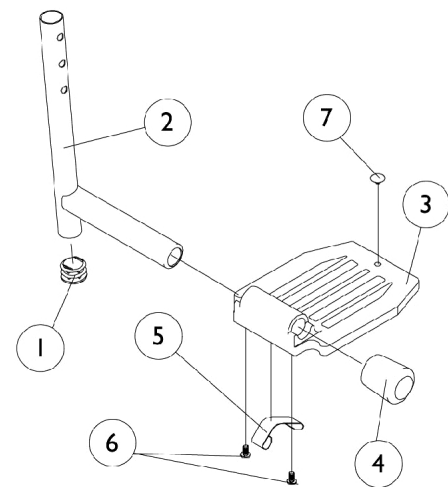

Pivot/Slide Tube and 1650, 1450, 1350 Aluminum Footplates

NOTE: Heel loops are not included. See footrest and legrest accessories.

NOTE: For complete pivot/ slide tube and footplate assemblies, see front riggings reference charts.

1350 Extra Large	1450 Deluxe Aluminum
16"-22" Wide 1650 Standard Alum.	14" Wide 1650 Standard Alum.