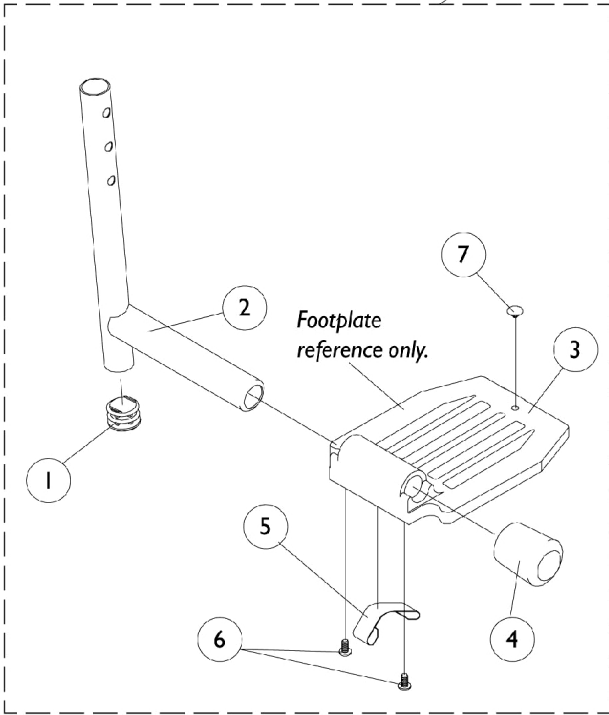

## Pivot/ Slide Tube and STD. (1650), Deluxe (1450) and X-Large (1350) Aluminum Footplates

Item Number	Note	Part Number	Description	Quantity Per	
				Package	Assembly
1		1027097	Plug Button, Black (3/4")	1	1
2	A,F	1048834	Pivot/Slide Tube w/ Plug Button, Black	1	1
2	A	1086481-NLA	NLA - Pivot/Slide Tube w/ Plug Button, Black (2" Longer)	1	1
2	A,F	1086482	Pivot/Slide Tube w/ Plug Button, Black (4" Longer)	1	1
2	B,F	1041526	Pivot/Slide Tube w/ Plug Button Assembly, Chrome	1	1
2	C,F	1041527	Pivot/Slide Tube w/ Plug Button, Black	1	1
2	F	1086479-NLA	NLA - Pivot/Slide Tube w/ Plug Button, Black (2" Longer)	1	1
2	F	1086480-NLA	NLA - Pivot/Slide Tube w/ Plug Button, Black (4" Longer)	1	1
2	C,E	1041527	Pivot/Slide Tube w/ Plug Button, Black	1	1
2	B	1041526	Pivot/Slide Tube w/ Plug Button Assembly, Chrome	1	1
2	C	1041525-NLA	NLA - Pivot/Slide Tube w/ Plug Button, Deluxe Aluminum, Black	1	1
2	D	1100568-NLA	NLA - Pivot/Slide Tube w/ Plug Button, Black	1	1
2	D	1100569-NLA	NLA - Pivot/Slide Tube Assembly, Extra Large, Standard Aluminium - 2" Longer, Black	1	1
2	D,E,F	1100570-NLA	NLA - Pivot/Slide Tube w/ Plug Button, Black (4" Longer)	1	1
2	D,G	1100571-NLA	NLA - Pivot/Slide Tube w/ Plug Button, Deluxe, Black	1	1
3		44200X059	Footplate, Aluminum, Small, Black (6-3/4" W x 6" L)	1	1
3		44200X027	Footplate, Aluminum, Medium, Black (7-3/4" W x 6" L)	1	1
3		1043659-NLA	NLA - Footplate, Aluminum, Deluxe, Black - Right (8" W x 5-3/4" L)	1	1
3		1043660-NLA	NLA - Footplate, Aluminum, Deluxe, Black - Left (8" W x 5-3/4" L)	1	1
3		1002343	Footplate, Aluminum, Extra Large, Black - Right (7" W x 8-1/2" L)	1	1
3		1002344	Footplate, Aluminum, Extra Large, Black - Left (7" W x 8-1/2" L)	1	1
3		44200X025	Footplate, Aluminum, Extra Large, Black - Right (8" W x 8-1/2" L)	1	1
3		44200X026	Footplate, Aluminum, Extra Large, Black - Left (8" W x 8-1/2" L)	1	1
4	E	1016346	Cap, End, Tube, Black (7/8")	1	1
4	F	1027095	Plug Button, Black (7/8")	1	1
5	E,H	1006981	Spring, Tension	1	2
5	G,H	1036120-NLA	NLA - Spring	1	2
5	F,J	1036123	Spring, Leaf	1	1
6	I	7930354-NLA	NLA - Package, Phillips Head Screw (#8-32 x 3/8")	1	2
7		1070168	Plug, Push, Footplate	1	1