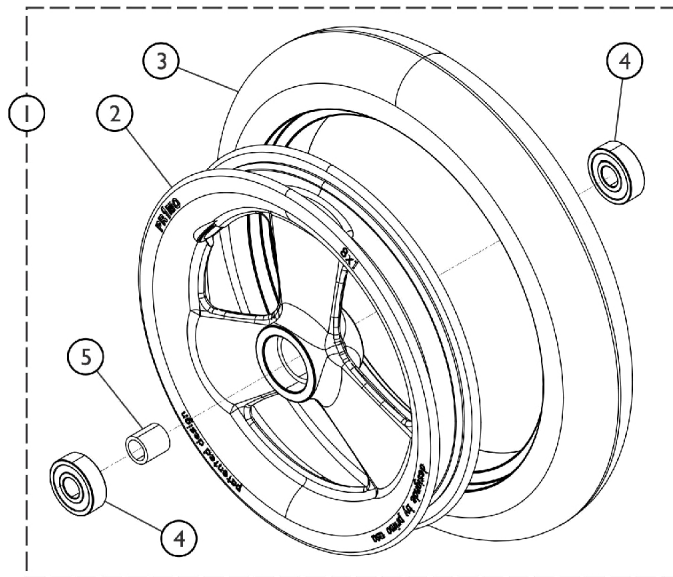

Casters & Hardware (After 6/29/11)

Caster Mounting Hardware

Caster Options
51DC, 61DC

Caster Mounting Hardware

Caster Options
81DC, 815DC

Standard Caster Components

(Some Components May Not Be Available As Stand Alone Service Parts)

SCM_013A

Casters & Hardware (After 6/29/11)

Caster Wheel Hardware

Wheel Style	Wheel Size	Item 1 Caster Hardware	Item 5 Caster Hardware	Item 2 Axle	Item 3 Locknut	Item 4 Spacer
51DC	5 x 1"	1169260	N/A	N/A	N/A	N/A
61DC	6 x 1"	1189601 See Note(s) A	N/A	1025764	1025730	1026102
6PNEU	6 x 2"	N/A	N/A	1025726	1025730	1026102
81DC	8 x 1"	N/A	1161851-NLA	N/A	N/A	N/A
815DC	8 x 1-1/2"	N/A	1161851-NLA	N/A	N/A	N/A

NOTE: A - This part sold in a Pair.

Caster Wheels

Wheel Style	Wheel Size	Tire Type	Item 1 Caster Assembly	Item 2 Tire	Item 3 Tire	Item 4 Bearing	Item 5 Bearing Spacer
51DC	5"	Urethane	1169260	N/A	N/A	N/A	N/A
61DC	6"	Urethane	1164314	N/A	N/A	N/A	N/A
6PNEU	6 x 2"	Pneumatic	1044040	1026010-NLA	1026011-NLA	N/A	N/A
81DC	8 x 1"	Urethane	1164315	N/A	N/A	N/A	N/A
815DC	8 x 1-1/4"	Pneumatic	1164316	N/A	N/A	N/A	N/A