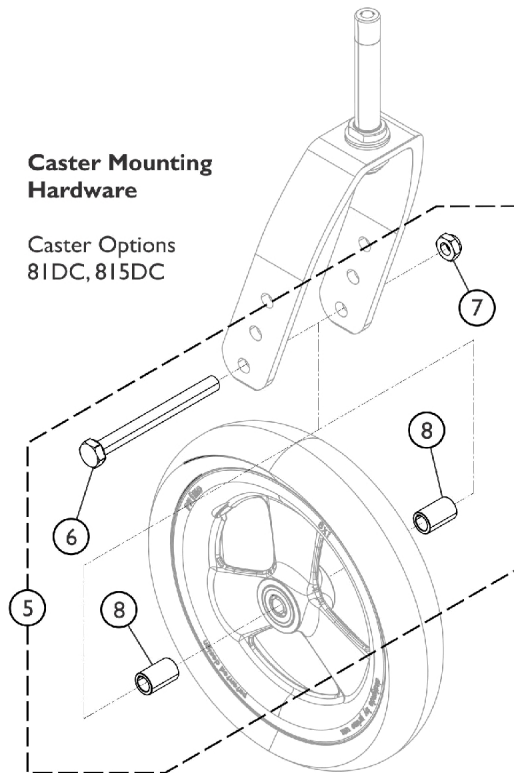

Casters & Hardware (After 6/29/11)

Caster Mounting Hardware

Caster Options
51DC, 61DC

Caster Mounting Hardware

Caster Options
81DC, 815DC

Standard Caster Components

(Some Components May Not Be Available As Stand Alone Service Parts)

SCM_013A

Casters & Hardware (After 6/29/11)

Caster Wheel Hardware

Wheel Style	Wheel Size	Item 1 Caster Hardware	Item 5 Caster Hardware	Item 2 Axle	Item 3 Locknut	Item 4 Spacer
51DC	5 x 1"	1169260	N/A	N/A	N/A	N/A
61DC	6 x 1"	1189601 See Note(s) A	N/A	1025764	1025730	1026102
6PNEU	6 x 2"	N/A	N/A	1025726	1025730	1026102
81DC	8 x 1"	N/A	1161851-NLA	N/A	N/A	N/A
815DC	8 x 1-1/2"	N/A	1161851-NLA	N/A	N/A	N/A

NOTE: A - This part sold in a Pair.

Caster Wheels

Wheel Style	Wheel Size	Tire Type	Item 1 Caster Assembly	Item 2 Tire	Item 3 Tire	Item 4 Bearing	Item 5 Bearing Spacer
51DC	5"	Urethane	1169260	N/A	N/A	N/A	N/A
61DC	6"	Urethane	1164314	N/A	N/A	N/A	N/A
6PNEU	6 x 2"	Pneumatic	1044040	1026010-NLA	1026011-NLA	N/A	N/A
81DC	8 x 1"	Urethane	1164315	N/A	N/A	N/A	N/A
815DC	8 x 1-1/4"	Pneumatic	1164316	N/A	N/A	N/A	N/A