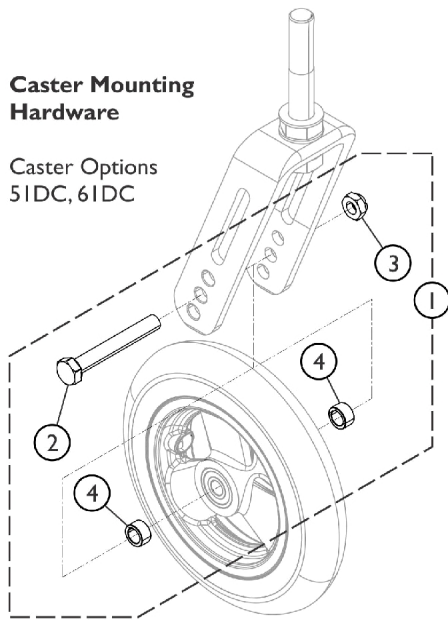

Casters & Hardware (After 6/29/11)

Caster Mounting Hardware

Caster Options
51DC, 61DC

Caster Mounting Hardware

Caster Options
81DC, 815DC

Standard Caster Components

(Some Components May Not Be Available As Stand Alone Service Parts)

SCM_013A

Casters & Hardware (After 6/29/11)

Caster Wheel Hardware

Wheel Style	Wheel Size	Item 1 Caster Hardware	Item 5 Caster Hardware	Item 2 Axle	Item 3 Locknut	Item 4 Spacer
51DC	5 x 1"	1169260	N/A	N/A	N/A	N/A
61DC	6 x 1"	1189601 See Note(s) A	N/A	1025764	1025730	1026102
6PNEU	6 x 2"	N/A	N/A	1025726	1025730	1026102
81DC	8 x 1"	N/A	1161851-NLA	N/A	N/A	N/A
815DC	8 x 1-1/2"	N/A	1161851-NLA	N/A	N/A	N/A

NOTE: A - This part sold in a Pair.

Caster Wheels

Wheel Style	Wheel Size	Tire Type	Item 1 Caster Assembly	Item 2 Tire	Item 3 Tire	Item 4 Bearing	Item 5 Bearing Spacer
51DC	5"	Urethane	1169260	N/A	N/A	N/A	N/A
61DC	6"	Urethane	1164314	N/A	N/A	N/A	N/A
6PNEU	6 x 2"	Pneumatic	1044040	1026010-NLA	1026011-NLA	N/A	N/A
81DC	8 x 1"	Urethane	1164315	N/A	N/A	N/A	N/A
815DC	8 x 1-1/4"	Pneumatic	1164316	N/A	N/A	N/A	N/A