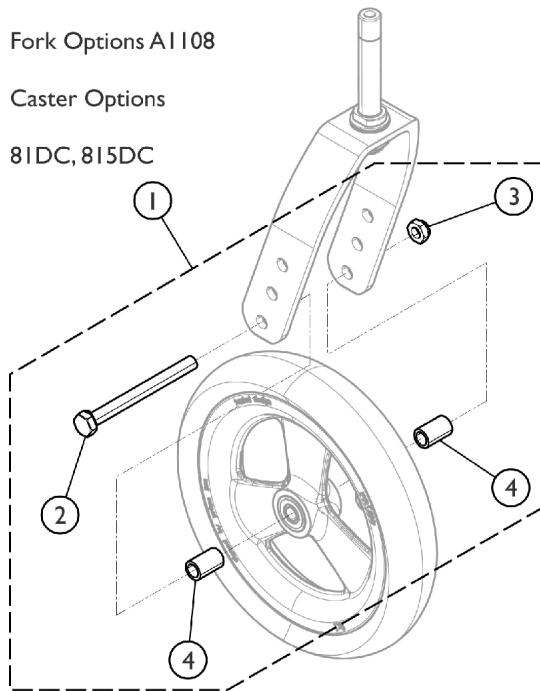

Casters - Front Mounting Hardware (After 6/29/11)

Caster Mounting Hardware

Fork Options A1103, A1105

Caster Options

AT900, 51DC, 515DC

Caster Mounting Hardware

Fork Options A1106

Caster Options

1259, 61DC, 615DC

Caster Mounting Hardware

Fork Options A1108

Caster Options

81DC, 815DC

Casters - Front Mounting Hardware (After 6/29/11)

Fork Option	Caster Option	Item 1 Caster Hardware	Item 2 Axle	Item 3 Locknut	Item 4 Axle Spacer
A1103	AT900	1026926-NLA	1026908	1025730	1026160
A1105	51DC 515DC	1026926-NLA	1026908	1025730	1026160
A1106	61DC	1189601 See Note(s) A	1025764	1025730	1026102
A1106	615DC	1026360	1026908	1025730	1026160
A1108	1259	1042489 See Note(s) B	1025726	1025734	1025724
A1108	81DC 815DC	1161851-NLA	N/A	N/A	N/A
NOTE: A - This part number sold as a Pair. B - Caster Hardware #1042489 accommodates 1 side only.					