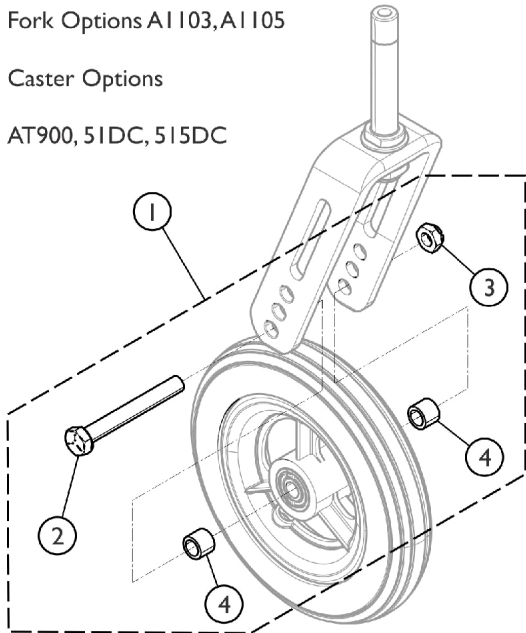

Casters - Front Mounting Hardware (After 6/29/11)

Caster Mounting Hardware

Fork Options A1103, A1105

Caster Options

AT900, 51DC, 515DC

Caster Mounting Hardware

Fork Options A1106

Caster Options

1259, 61DC, 615DC

Caster Mounting Hardware

Fork Options A1108

Caster Options

81DC, 815DC

Casters - Front Mounting Hardware (After 6/29/11)

Fork Option	Caster Option	Item 1 Caster Hardware	Item 2 Axle	Item 3 Locknut	Item 4 Axle Spacer
A1103	AT900	1026926-NLA	1026908	1025730	1026160
A1105	51DC 515DC	1026926-NLA	1026908	1025730	1026160
A1106	61DC	1189601 See Note(s) A	1025764	1025730	1026102
A1106	615DC	1026360	1026908	1025730	1026160
A1108	1259	1042489 See Note(s) B	1025726	1025734	1025724
A1108	81DC 815DC	1161851-NLA	N/A	N/A	N/A
NOTE: A - This part number sold as a Pair. B - Caster Hardware #1042489 accommodates 1 side only.					