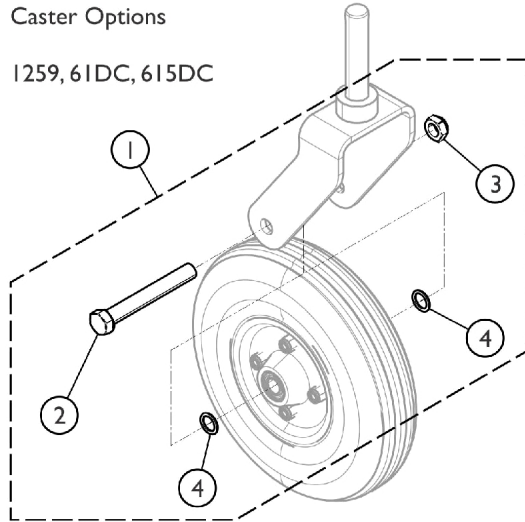

Casters - Front Mounting Hardware (After 6/29/11)

Caster Mounting Hardware

Fork Options A1103, A1105

Caster Options

AT900, 51DC, 515DC

Caster Mounting Hardware

Fork Options A1106

Caster Options

1259, 61DC, 615DC

Caster Mounting Hardware

Fork Options A1108

Caster Options

81DC, 815DC

Casters - Front Mounting Hardware (After 6/29/11)

Fork Option	Caster Option	Item 1 Caster Hardware	Item 2 Axle	Item 3 Locknut	Item 4 Axle Spacer
A1103	AT900	1026926-NLA	1026908	1025730	1026160
A1105	51DC 515DC	1026926-NLA	1026908	1025730	1026160
A1106	61DC	1189601 See Note(s) A	1025764	1025730	1026102
A1106	615DC	1026360	1026908	1025730	1026160
A1108	1259	1042489 See Note(s) B	1025726	1025734	1025724
A1108	81DC 815DC	1161851-NLA	N/A	N/A	N/A
NOTE: A - This part number sold as a Pair. B - Caster Hardware #1042489 accommodates 1 side only.					