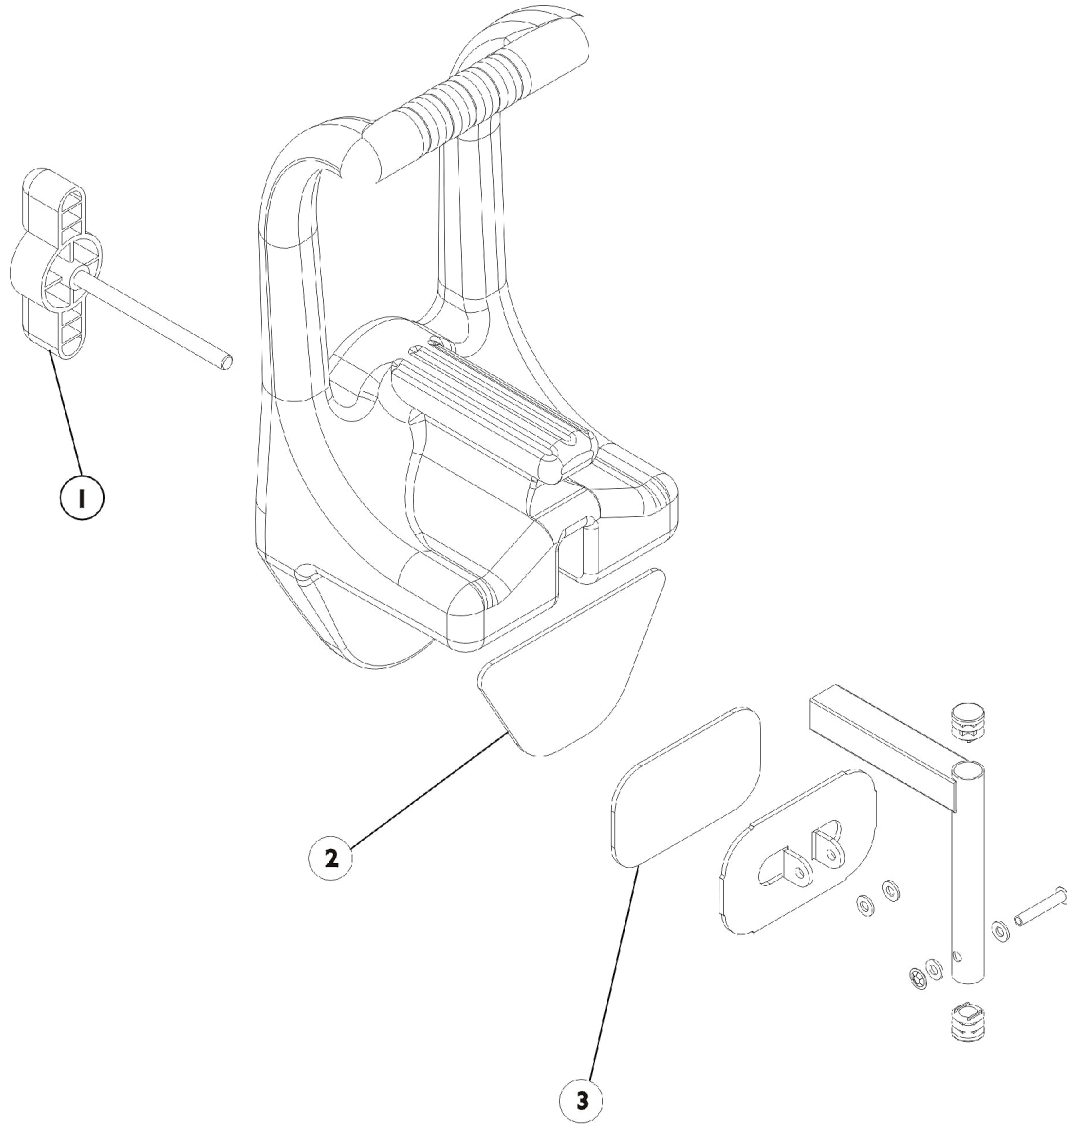

# Tub Bars

**Model 100-3 - Chrome**  
**Model 110-3 - Vinyl (Shown)**  
**Model 1816 - Narrow Wall, Chrome**

**Model 725-3 - Vinyl**

**Model 1200-3 - Chrome**  
**Model 1210-3 - Vinyl**

## Tub Bars

Item Number	Note	Part Number	Description	Quantity Per	
				Package	Assembly
1		1073204-NLA	NLA - Wrench, Mounting Hex Nut (1/2")	1	1
2		1073208-NLA	NLA - Bolt, Hex Cap (1/4-20 x 3")	1	2
3		1073517	Bolt, Hex (1/4-20 x 1-3/4")	1	2
4		16720X001-NLA	NLA - Bolt, Hex Cap (1/4-20 x 2")	1	2
5		1072003-NLA	NLA - Pad, Non-Skid Adhesive Back	1	4
6		1072004	Pad, Non-Skid Adhesive Back	1	4

# Tub Bars

## Tub Bars

Item Number	Note	Part Number	Description	Quantity Per	
				Package	Assembly
1		1052984-NLA	NLA - Knob with Threaded Rod, White	1	1
2		1052959-NLA	NLA - Pad, Non-Skid without Holes	1	1
3		1052960-NLA	NLA - Pad, Non-Skid without Holes	1	1