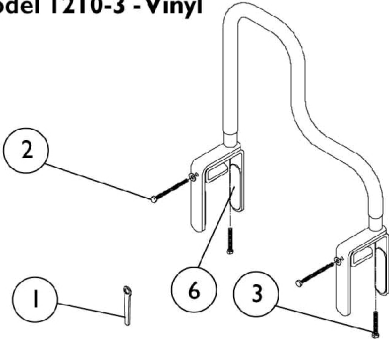

# Tub Bars

**Model 100-3 - Chrome**  
**Model 110-3 - Vinyl (Shown)**  
**Model 1816 - Narrow Wall, Chrome**

**Model 725-3 - Vinyl**

**Model 1200-3 - Chrome**  
**Model 1210-3 - Vinyl**

## Tub Bars

Item Number	Note	Part Number	Description	Quantity Per	
				Package	Assembly
1		1073204-NLA	NLA - Wrench, Mounting Hex Nut (1/2")	1	1
2		1073208-NLA	NLA - Bolt, Hex Cap (1/4-20 x 3")	1	2
3		1073517	Bolt, Hex (1/4-20 x 1-3/4")	1	2
4		16720X001-NLA	NLA - Bolt, Hex Cap (1/4-20 x 2")	1	2
5		1072003-NLA	NLA - Pad, Non-Skid Adhesive Back	1	4
6		1072004	Pad, Non-Skid Adhesive Back	1	4

## Tub Bars

Item Number	Note	Part Number	Description	Quantity Per	
				Package	Assembly
1		1052984-NLA	NLA - Knob with Threaded Rod, White	1	1
2		1052959-NLA	NLA - Pad, Non-Skid without Holes	1	1
3		1052960-NLA	NLA - Pad, Non-Skid without Holes	1	1