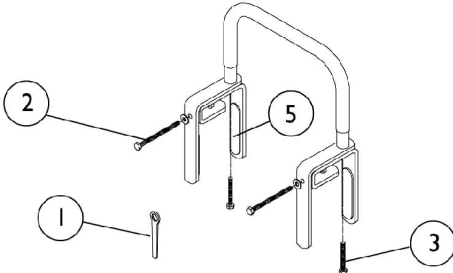

# Tub Bars

**Model 100-3 - Chrome**  
**Model 110-3 - Vinyl (Shown)**  
**Model 1816 - Narrow Wall, Chrome**

**Model 725-3 - Vinyl**

**Model 1200-3 - Chrome**  
**Model 1210-3 - Vinyl**

## Tub Bars

Item Number	Note	Part Number	Description	Quantity Per	
				Package	Assembly
1		1073204-NLA	NLA - Wrench, Mounting Hex Nut (1/2")	1	1
2		1073208-NLA	NLA - Bolt, Hex Cap (1/4-20 x 3")	1	2
3		1073517	Bolt, Hex (1/4-20 x 1-3/4")	1	2
4		16720X001-NLA	NLA - Bolt, Hex Cap (1/4-20 x 2")	1	2
5		1072003-NLA	NLA - Pad, Non-Skid Adhesive Back	1	4
6		1072004	Pad, Non-Skid Adhesive Back	1	4

# Tub Bars

## Tub Bars

Item Number	Note	Part Number	Description	Quantity Per	
				Package	Assembly
1		1052984-NLA	NLA - Knob with Threaded Rod, White	1	1
2		1052959-NLA	NLA - Pad, Non-Skid without Holes	1	1
3		1052960-NLA	NLA - Pad, Non-Skid without Holes	1	1