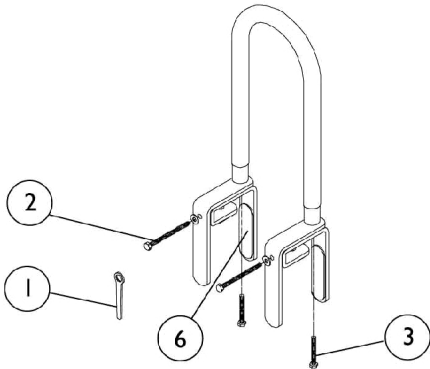

# Tub Bars

**Model 100-3 - Chrome**  
**Model 110-3 - Vinyl (Shown)**  
**Model 1816 - Narrow Wall, Chrome**

**Model 725-3 - Vinyl**

**Model 1200-3 - Chrome**  
**Model 1210-3 - Vinyl**

## Tub Bars

Item Number	Note	Part Number	Description	Quantity Per	
				Package	Assembly
1		1073204-NLA	NLA - Wrench, Mounting Hex Nut (1/2")	1	1
2		1073208-NLA	NLA - Bolt, Hex Cap (1/4-20 x 3")	1	2
3		1073517	Bolt, Hex (1/4-20 x 1-3/4")	1	2
4		16720X001-NLA	NLA - Bolt, Hex Cap (1/4-20 x 2")	1	2
5		1072003-NLA	NLA - Pad, Non-Skid Adhesive Back	1	4
6		1072004	Pad, Non-Skid Adhesive Back	1	4

# Tub Bars

## Tub Bars

Item Number	Note	Part Number	Description	Quantity Per	
				Package	Assembly
1		1052984-NLA	NLA - Knob with Threaded Rod, White	1	1
2		1052959-NLA	NLA - Pad, Non-Skid without Holes	1	1
3		1052960-NLA	NLA - Pad, Non-Skid without Holes	1	1