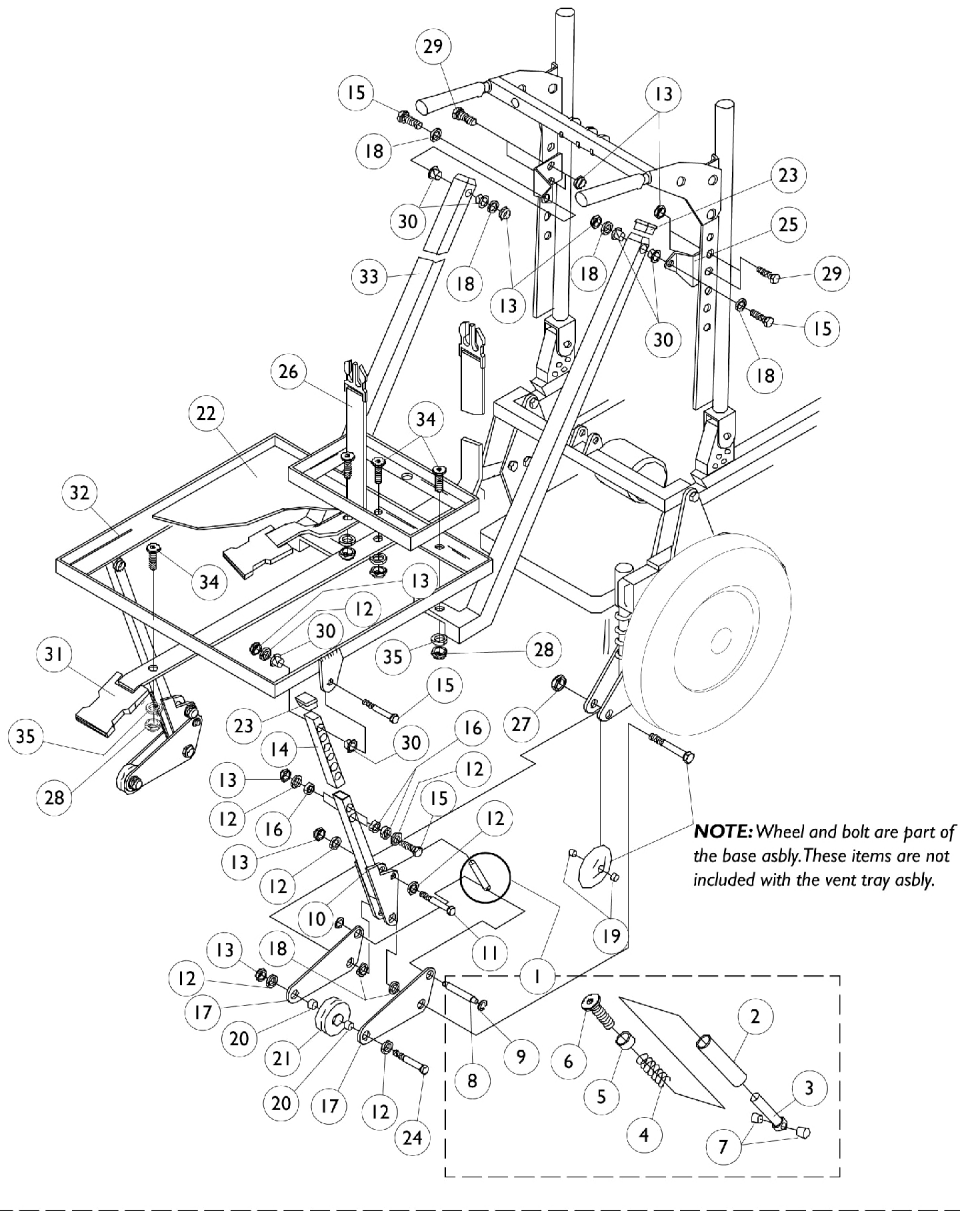

Vent Tray Assembly (Before 5/1/96)

Basic Recline 4XP or Tilt/Recline and Recline Only

36

Vent Tray Assembly (Before 5/1/96)

Basic Recline 4XP or Tilt/Recline and Recline Only

Item Number	Note	Part Number	Description	Quantity Per	
				Package	Assembly
1		1072928-NLA	NLA - Mechanism, Anti-Tip Spring	1	2
2		0057202-NLA	NLA - Housing, Spring	1	2
3		0057305-NLA	NLA - Plunger, Spring	1	2
4		0159200-NLA	NLA - Spring, Compression	1	2
5		0057405-NLA	NLA - Retainer, Spring Plunger	1	2
6		1077248-NLA	NLA - Screw, Socket Head (1/4-20 x 1")	1	2
7		0184522-NLA	NLA - Spacer, Spring Plunger	1	4
8		0184422-NLA	NLA - Shaft, Spring Plunger Retaining	1	2
9		0226300-NLA	NLA - Ring, Retaining (1/4")	1	4
10		0181602-NLA	NLA - Leg, Vent Battery Tray, Lower, Black	1	2
11		1024793-NLA	NLA - Screw, Hex Head (1/4-20 x 1-3/4")	1	2
12		0050406	Washer, Flat (1/4 x 5/8 x 1/16")	1	18
13		7930333	Locknut (1/4-20)	25	16
14		0028302-NLA	NLA - Tube, Lower Support	1	2
15		0051006-NLA	NLA - Screw, Hex Head Full Thread (1/4-20 x 1-1/2")	1	8
16		0050506	Lockwasher, High Collar, Split (1/4")	1	12
17		0181502-NLA	NLA - Plate, Anti-Tip Wheel	1	4
18		0050100-NLA	NLA - Washer, Nylon Flat (1/4 x 1/2 x 1/16")	1	8
19		0185500-NLA	NLA - Spacer, Anti-Tip	1	4
20		0186000-NLA	NLA - Spacer, Wheel	1	4
21		1055684-NLA	NLA - Wheel, Anti-Tip 2"	1	2
22		0282619-NLA	NLA - Pan, Vent Tray, Black	1	1
23		0062200-NLA	NLA - Plug Button, Square (3/4")	1	4
24		0052306-NLA	NLA - Screw, Hex Head (1/4-20 x 2-1/4")	1	2
25		0182502-NLA	NLA - Plate, Top Mounting	1	2
26		0004800-NLA	NLA - Strap, Battery (55" Long)	1	1
27		0055006-NLA	NLA - Locknut, Low Profile (5/16-18)	1	2
28		7930332-NLA	NLA - Locknut, High Profile (#10-32)	25	8
29		0053006-NLA	NLA - Screw, Hex Head (1/4-20 x 3/4")	1	4
30		0059800-NLA	NLA - Bearing, Nylon	1	8
31		0004900-NLA	NLA - Strap, Battery (65" Long)	1	1
32		0181402-NLA	NLA - Tray, Vent/ Battery	1	1
33		0181802-NLA	NLA - Frame, Vent Hanger - Right	1	1
33		0181702-NLA	NLA - Frame, Vent Hanger - Left	1	1
34		1077249-NLA	NLA - Screw, Socket Head (#10-32 x 3/4")	1	8
35		0224806-NLA	NLA - Washer (#10)	1	8
36	A	1077265-NLA	NLA - Vent/Battery Tray Assembly	1	1