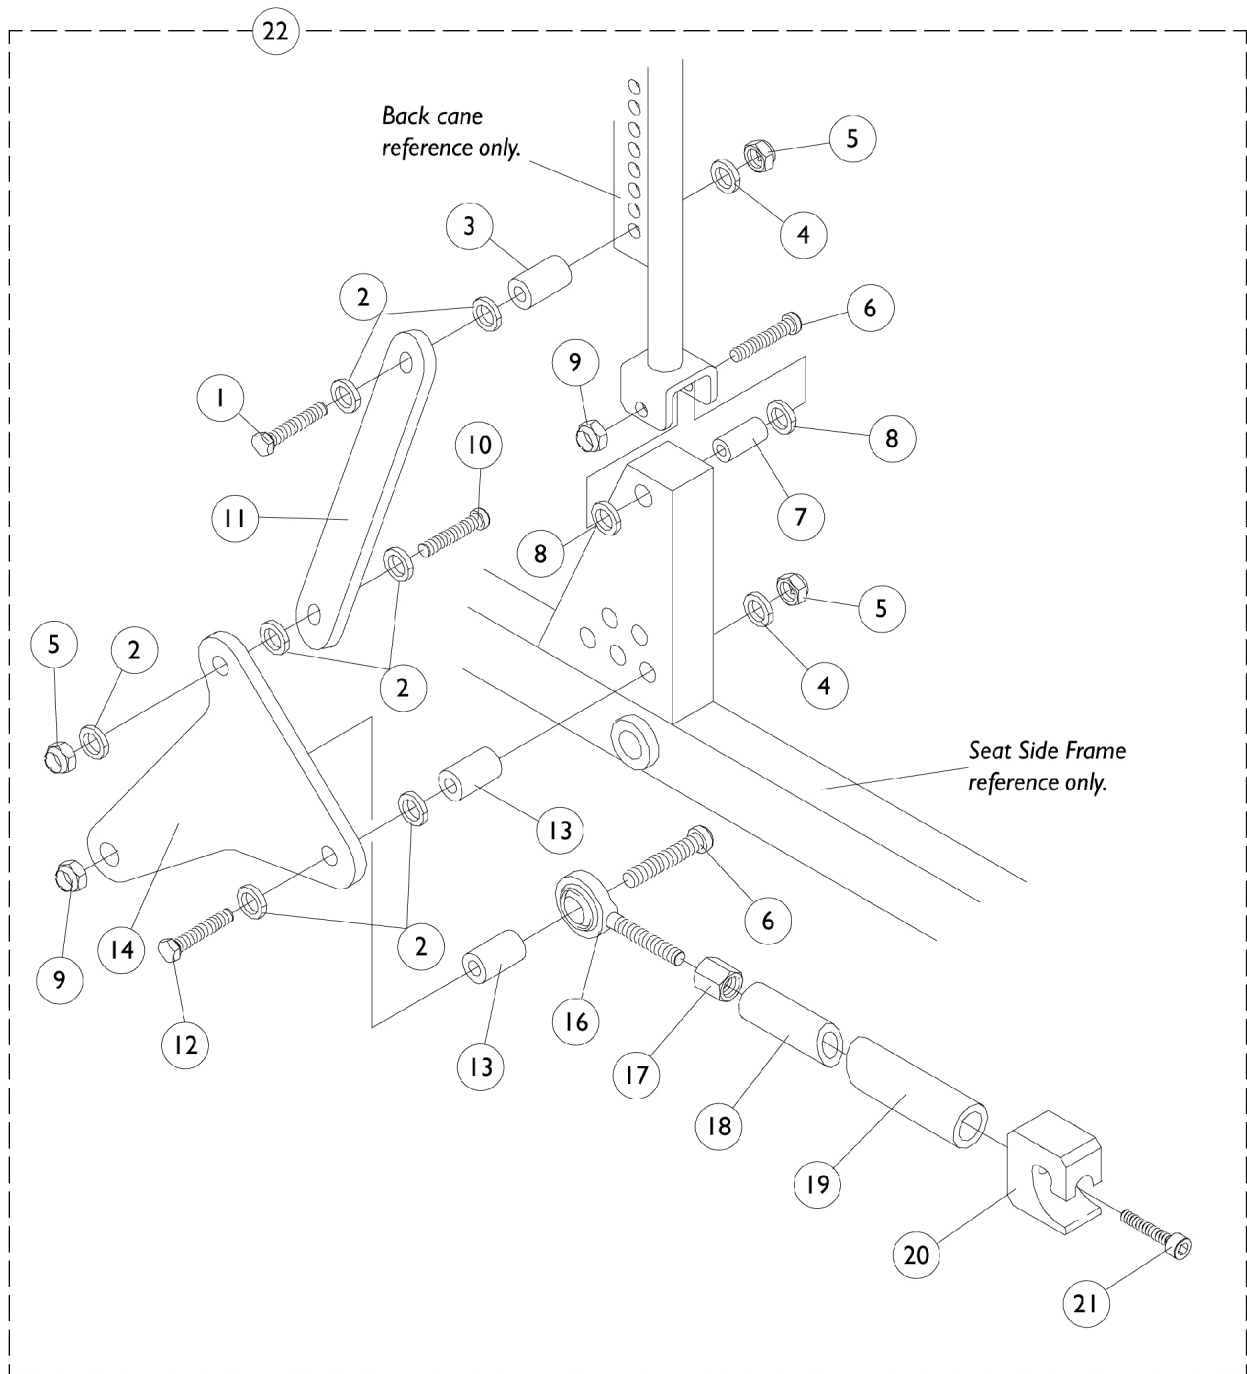

# Mechanical Legrest Actuator Linkage Without M.S.R. Basic Recline (4XP)

## Mechanical Legrest Actuator Linkage Without M.S.R. Basic Recline (4XP)

Item Number	Note	Part Number	Description	Quantity Per	
				Package	Assembly
1		1024793-NLA	NLA - Screw, Hex Head (1/4-20 x 1-3/4")	1	1
2		0050100-NLA	NLA - Washer, Nylon Flat (1/4 x 1/2 x 1/16")	1	7
3		0233222-NLA	NLA - Spacer, Plastic	1	1
4		0050406	Washer, Flat (1/4 x 5/8 x 1/16")	1	2
5		7930333	Locknut (1/4-20)	25	3
6		0055506-NLA	NLA - Screw, Button Head, Socket (5/16-18 x 2")	1	2
7		0060300-NLA	NLA - Bushing, Bronze (5/16 x 7/16 x 1-1/4")	1	1
8		0055800-NLA	NLA - Washer, Nylon (7/16 x 3/4 x 3/32")	1	2
9		0054906	Locknut, High Profile (5/16-18)	1	2
10		0051606-NLA	NLA - Screw, Cap, Button Head, Socket (1/4-20 x 1")	1	1
11		0217324-NLA	NLA - Link, Small, Black	1	1
12		0233506-NLA	NLA - Screw, Hex Head (1/4-20 x 2-1/2")	1	1
13		0217024-NLA	NLA - Bushing, Back Post/Leg Link	1	1
14		0217124-NLA	NLA - Link, Back Post Leg, Black	1	1
15		0220924-NLA	NLA - Spacer, Rod End	1	1
16		0083800-NLA	NLA - Rod, End, Male (5/16-24)	1	1
17		0141405-NLA	NLA - Nut, Hex (5/16-24)	1	1
18	B	0035902-NLA	NLA - Rod, Push, Rear Tube, Short, Black (12-1/2")	1	1
18	C	0222502-NLA	NLA - Rod, Push, Rear Tube, Long, Black (14")	1	1
19	D	0035702-NLA	NLA - Rod, Push, Front Tube, AT5544 Legrest, Black	1	1
19	E	0036402	NLA - Rod, Push, Front Tube, Genius Legrest, Black	1	1
20		0026400-NLA	NLA - Receptacle, Power Legrest	1	1
21		0053306-NLA	NLA - Screw, Allen Head (1/4-28 x 1")	1	1
22	A	1077510-NLA	NLA - Mechanical Legrest Hardware Assembly	1	2

NOTE: A - Less items 18, 19  
B - Short 12-1/2"  
C - Long 14"  
D - AT5544 Legrest  
E - Genius Legrest