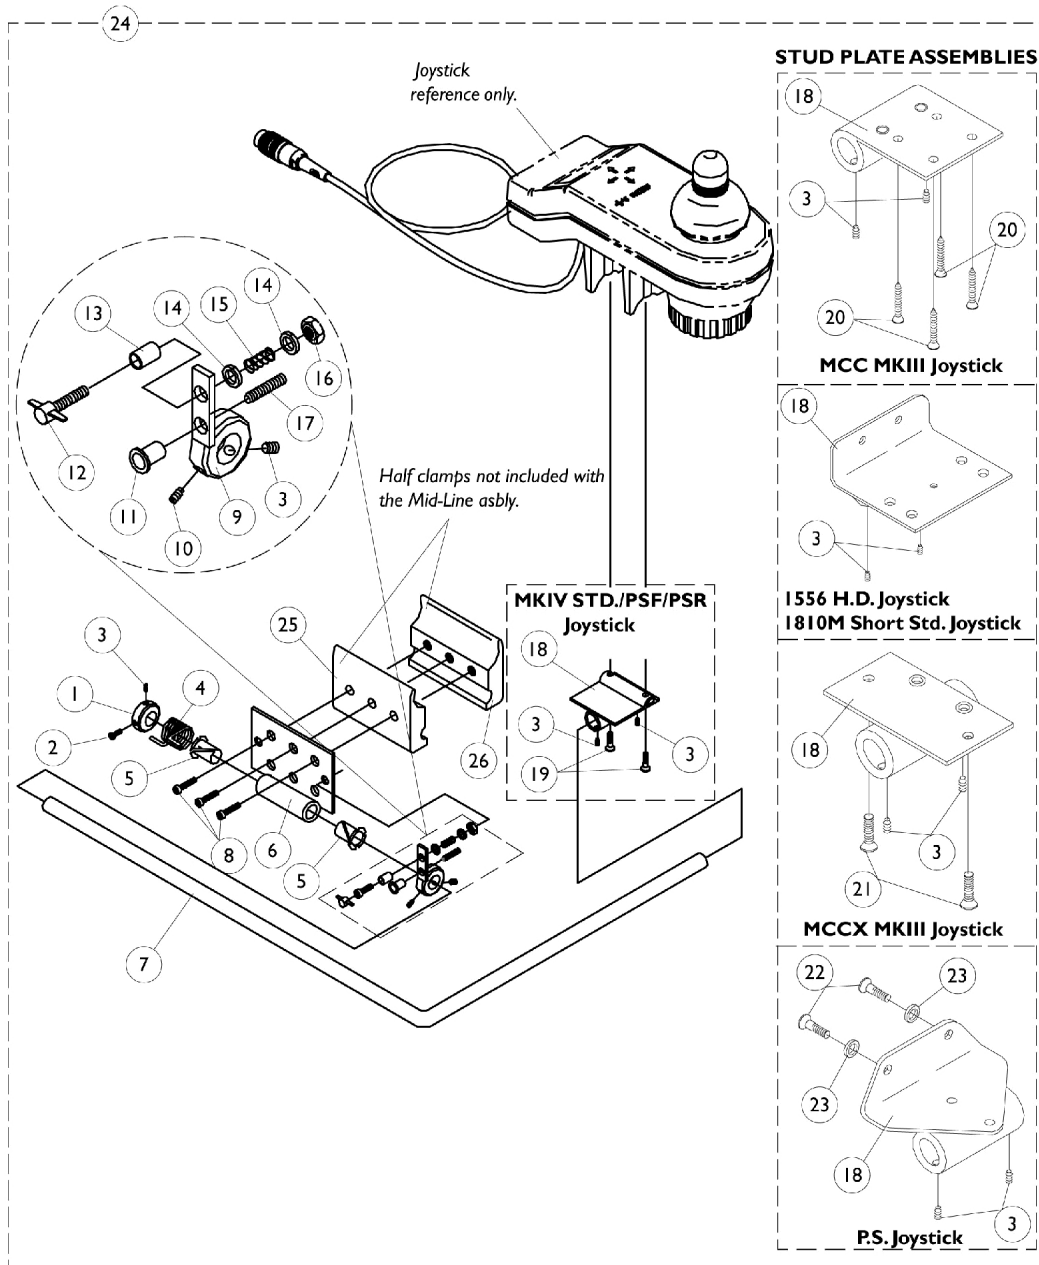

## Midline Assembly

Item Number	Note	Part Number	Description	Quantity Per	
				Package	Assembly
1		0063100-NLA	NLA - Collar, 2 Holes	1	1
2		0223506-NLA	NLA - Screw, Socket, Cap, Button Head (1/4-20 x 1/2")	1	1
3		1077307-NLA	NLA - Screw, Set (1/4-20 x 1/4")	1	4
4		0063000-NLA	NLA - Spring, Assist	1	1
5		1077306-NLA	NLA - Bearing, Nylon (1/2")	1	2
6		0063402-NLA	NLA - Plate, Mounting	1	1
7		0191001-NLA	NLA - Bar, Mounting	1	1
8		7930304-NLA	NLA - Screw, Socket Head (1/4-20 x 1-1/4")	25	3
9		0063202-NLA	NLA - Weldment, Collar	1	1
10		1077308-NLA	NLA - Screw, Set (1/4-20 x 1/2")	1	1
11		0053200	Rivnut (1/4-20 x 11/16")	1	1
12		1077321-NLA	NLA - Knob, Tee (1/4-20 x 1-3/4")	1	1
13		0267606-NLA	NLA - Spacer (17/64 x 21/64 x 1/2")	1	1
14		0050100-NLA	NLA - Washer, Nylon Flat (1/4 x 1/2 x 1/16")	1	2
15		0064600-NLA	NLA - Spring, Compression	1	1
16		7930333	Locknut (1/4-20)	25	1
17		1077309-NLA	NLA - Screw, Set (1/4-20 x 1")	1	1
18		0312524-NLA	NLA - Plate, Mounting, MKIV Std/ PSF/ PSR Joystick	1	1
18		1077310-NLA	NLA - Plate, Mounting, MCC MKIII Std. Joystick	1	1
18		1077311-NLA	NLA - Plate, Mounting, 1556 H.D. / 1810M Short Std. Joystick	1	1
18		1077312-NLA	NLA - Plate, Mounting MCCX MKIII Joysticks	1	1
18		0314602-NLA	NLA - Plate, Mounting, P.S. Joysticks	1	1
19		1077249-NLA	NLA - Screw, Socket Head (#10-32 x 3/4")	1	2
20		0068000-NLA	NLA - Screw, Phillips Flat Head (#6 x 5/8")	1	4
21		0106600-NLA	NLA - Screw Phillips Flat Head (#8-32 x 1/2")	1	2
22		1025716	Screw, Phillips Pan Head (#10-32 x 11/16")	1	2
23		0224806-NLA	NLA - Washer (#10)	1	2
24		1077313-NLA	NLA - Mid-Line Assembly, Less Half Clamps, MKIV Std./ PSF/ PSR Joystick	1	1
24		1077314-NLA	NLA - Mid-Line Assembly, Less Half Clamps, MCC MKIII Std. Joystick	1	1
24		1077315-NLA	NLA - Mid-Line Assembly, Less Half Clamps, 1556 Heavy Duty/ 1810M Short Std. Joystick	1	1
24		1077316	Mid-Line Assembly, Less Half Clamps, MCCX MKIII Joystick	1	1
24		1077317-NLA	NLA - Mid-Line Assembly, Less Half Clamps, P.S. Joystick	1	1
25		1027266	Half Clamp, Non-Threaded Holes	1	1
26		1027267-NLA	NLA - Half Clamp, Threaded Holes	1	1