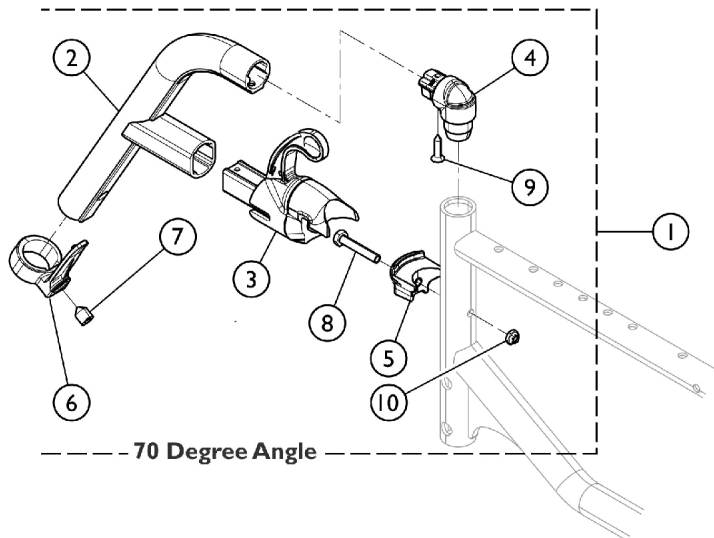

# Front Rigging - Swing Out Hangers 70, 80, and 90 Degree

## Front Rigging - Swing Out Hangers 70, 80, and 90 Degree

Item Number	Note	Part Number	Description	Quantity Per	
				Package	Assembly
1	A	8881173077	Hanger, Front Rigging, 70 Degree, Color	1	1
2			Tube, Rigging, 70 Degree, Color	1	1
3			Housing, Locking Pin	1	1
4			Support, Hanger, Footrest	1	1
5			Bracket, Front Rigging	1	1
6			Calf Support Strap	1	1
7			Screw, Socket Head Cone PT Set (M10 x 1.5 x 16)	1	1
8			Screw, Socket Head, Cap (M6 x 35mm)	1	1
9			Screw, Countersunk (M4.8)	1	1
10			NLA - Locknut (M6 x 1)	1	1
11	B	8881169050	Hanger, Front Rigging, 80 Degree, Color	1	1
4			Support, Hanger, Footrest	1	1
5			Bracket, Front Rigging	1	1
8			Screw, Socket Head, Cap (M6 x 35mm)	1	1
9			Screw, Countersunk (M4.8)	1	1
10			NLA - Locknut (M6 x 1)	1	1
12			Tube, Upper, Front Rigging, Color	1	1
13			Housing, Legrest, 80 Degree	1	1
14	Screw, Stop (M10 x 1.5 x 23mm)	1	1		
15	Screw, Stop (M10 x 1.5 x 12mm)	1	1		
16	Key, Cap	1	1		
17	C	8881172207	Hanger, Front Rigging, 90 Degree, Color	1	1
5			Bracket, Front Rigging	1	1
8			Screw, Socket Head, Cap (M6 x 35mm)	1	1
10			NLA - Locknut (M6 x 1)	1	1
18			Tube, 90 Degree Footrest, Color	1	1