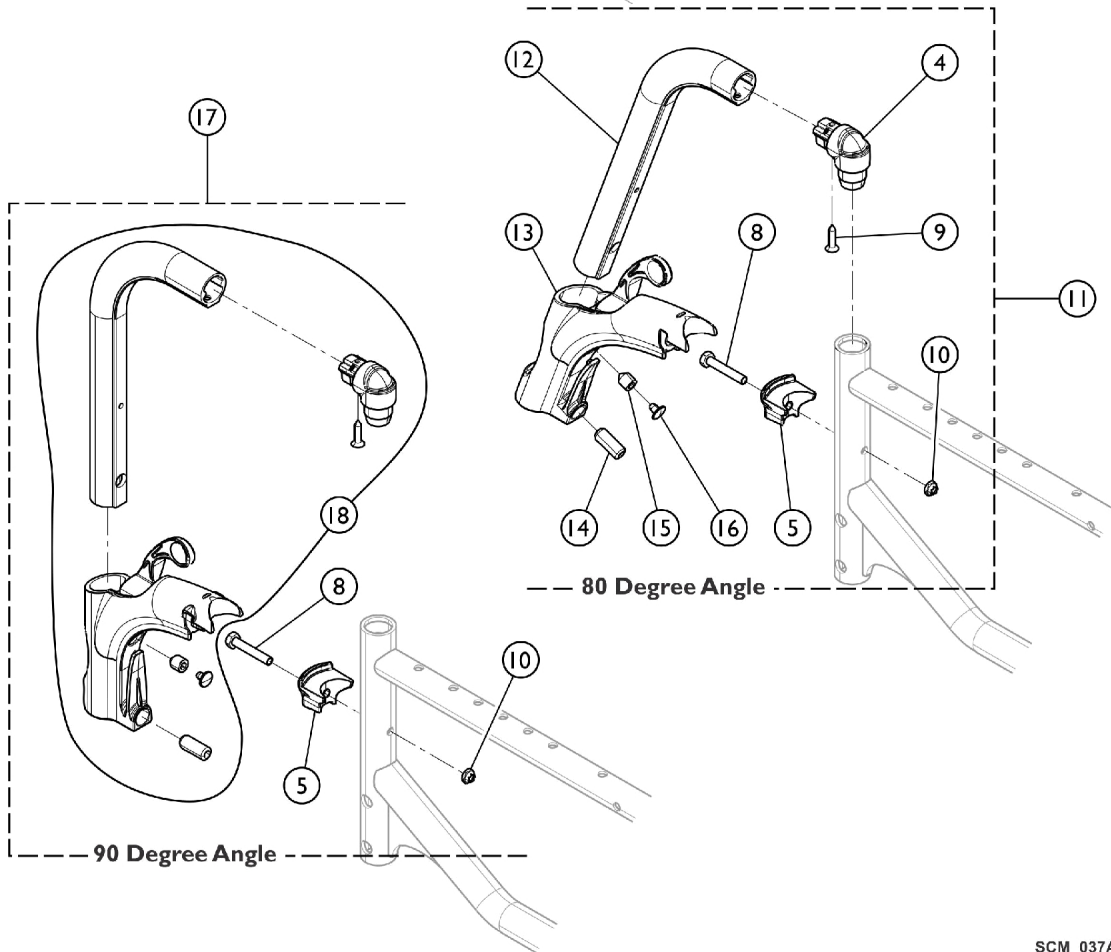

# Front Rigging - Swing Out Hangers 70, 80, and 90 Degree

## Front Rigging - Swing Out Hangers 70, 80, and 90 Degree

Item Number	Note	Part Number	Description	Quantity Per	
				Package	Assembly
1	A	8881173077	Hanger, Front Rigging, 70 Degree, Color	1	1
2			Tube, Rigging, 70 Degree, Color	1	1
3			Housing, Locking Pin	1	1
4			Support, Hanger, Footrest	1	1
5			Bracket, Front Rigging	1	1
6			Calf Support Strap	1	1
7			Screw, Socket Head Cone PT Set (M10 x 1.5 x 16)	1	1
8			Screw, Socket Head, Cap (M6 x 35mm)	1	1
9			Screw, Countersunk (M4.8)	1	1
10			NLA - Locknut (M6 x 1)	1	1
11	B	8881169050	Hanger, Front Rigging, 80 Degree, Color	1	1
4			Support, Hanger, Footrest	1	1
5			Bracket, Front Rigging	1	1
8			Screw, Socket Head, Cap (M6 x 35mm)	1	1
9			Screw, Countersunk (M4.8)	1	1
10			NLA - Locknut (M6 x 1)	1	1
12			Tube, Upper, Front Rigging, Color	1	1
13			Housing, Legrest, 80 Degree	1	1
14	Screw, Stop (M10 x 1.5 x 23mm)	1	1		
15	Screw, Stop (M10 x 1.5 x 12mm)	1	1		
16	Key, Cap	1	1		
17	C	8881172207	Hanger, Front Rigging, 90 Degree, Color	1	1
5			Bracket, Front Rigging	1	1
8			Screw, Socket Head, Cap (M6 x 35mm)	1	1
10			NLA - Locknut (M6 x 1)	1	1
18			Tube, 90 Degree Footrest, Color	1	1

NOTE: A - Includes items 2 - 10.  
 B - Includes items 4, 5, 8, 9, 10, and 12 - 16.  
 C - Includes items 5, 8, 10, and 18.