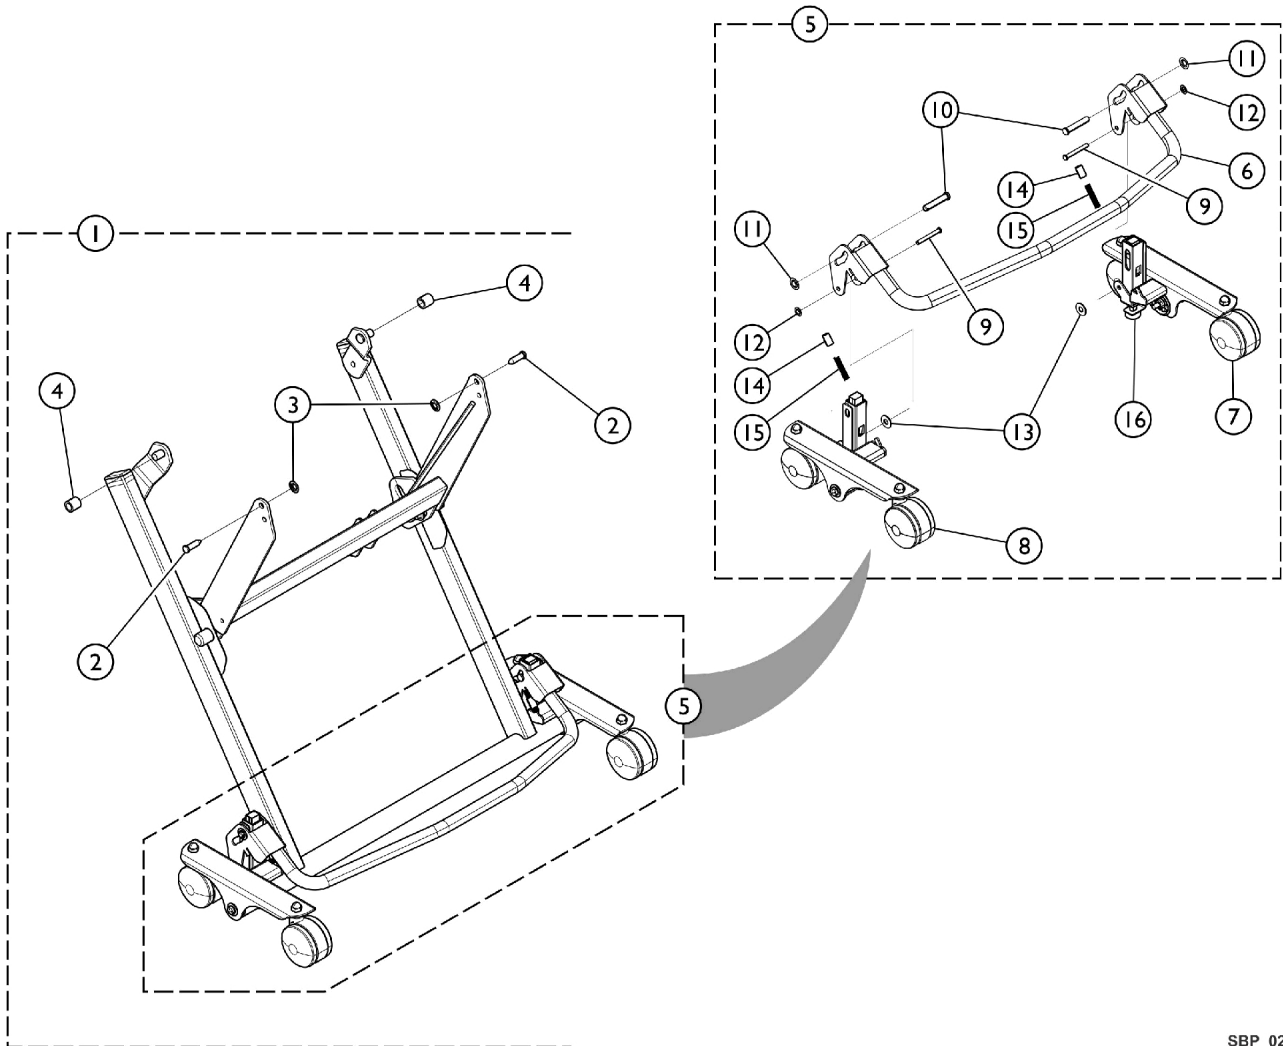

# Leg Link Assembly w/ Floor Brake

## Leg Link Assembly w/ Floor Brake

Item Number	Note	Part Number	Description	Quantity Per	
				Package	Assembly
1	A	1156565	Leg and Link Assembly (w/ Floor Lock)	1	1
2		1147524-NLA	NLA - Clevis Pin, Leg Link	1	2
3		1147566	Nut, Push (3/8")	1	2
4		1144984-NLA	NLA - Bushing, Glide - White	1	2
5	B	1149702-NLA	NLA - Floor Lock Assembly	1	1
6		1147260-NLA	NLA - Pedal, Brake	1	1
7		1147262	Caster Bracket Assembly, Foot End - Left	1	1
8		1147261	Caster Bracket Assembly, Foot End - Right	1	1
9		1147224-NLA	NLA - Clevis Pin, Pedal Flange	1	2
10		1186864	Clevis Pin (3/8 x 2" L)	1	2
11		1147566	Nut, Push (3/8")	1	2
12		1153363	Nut, Push (1/4")	1	2
13		1186872-NLA	NLA - Spacer, Foot Motor Extension Tube, Plastic	1	2
14		1152588-NLA	NLA - Bushing, Spring - Nylon	1	2
15		1147230-NLA	NLA - Spring, Compression - Brake Pedal	1	2
	C	1147534	Leg and Link Assembly	1	1
16		1147218	Bumper, Brake Assembly	1	2

NOTE: A - Includes items 2 - 5 and 1147534.  
 B - Includes items 6 - 16.  
 C - See Section 3 "Leg Link Assembly w/ Casters" to order replacement parts.