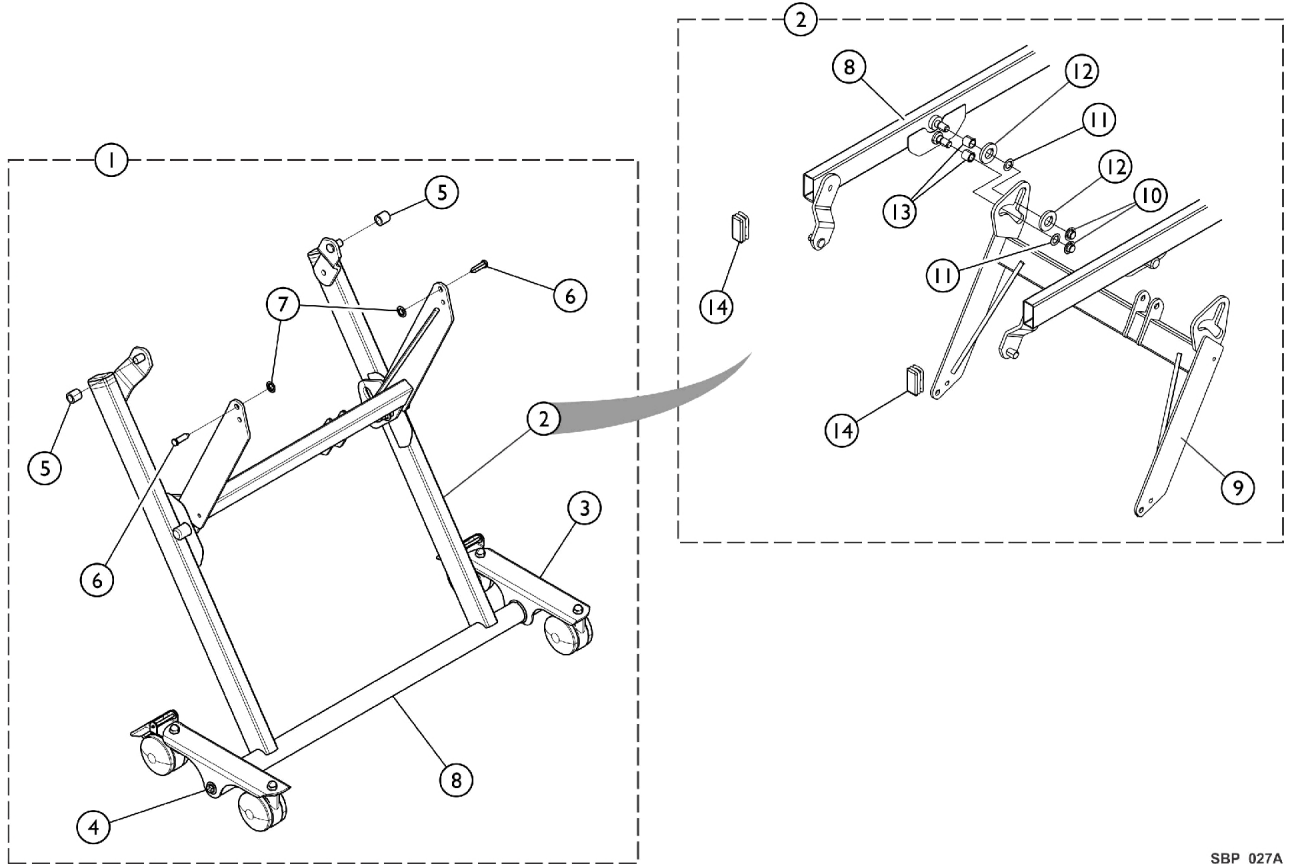

# Leg Link Assembly w/ Casters

SBP\_027A

## Leg Link Assembly w/ Casters

Item Number	Note	Part Number	Description	Quantity Per	
				Package	Assembly
1	A	1156563	Leg and Link Assembly (w/ Casters)	1	1
2	B	1147534	Leg and Link Assembly	1	1
3		1147608	Dual Caster Steering Assembly - Left (3")	1	1
4		1147607	Dual Caster Steering Assembly - Right (3")	1	1
5		1144984-NLA	NLA - Bushing, Glide - White	1	2
6		1147524-NLA	NLA - Clevis Pin, Leg Link	1	2
7		1147566	Nut, Push (3/8")	1	2
8		1149705-NLA	NLA - Leg, Bed	1	1
9		1149704-NLA	NLA - Link, Stabilizer	1	1
10		1147519-NLA	NLA - Nut, Push	1	4
11		1147612-NLA	NLA - Washer, Flat - Plain	1	4
12		1147541	Washer, Flat - Nylon	1	4
13		1145036-NLA	NLA - Bushing, Cam - Steel	1	4
14		1186878-NLA	NLA - Plug, Universal (1" x 2" - PLG-1-2-14)	1	2
NOTE: A - Includes items 2 - 8. B - Includes items 8 - 14.					