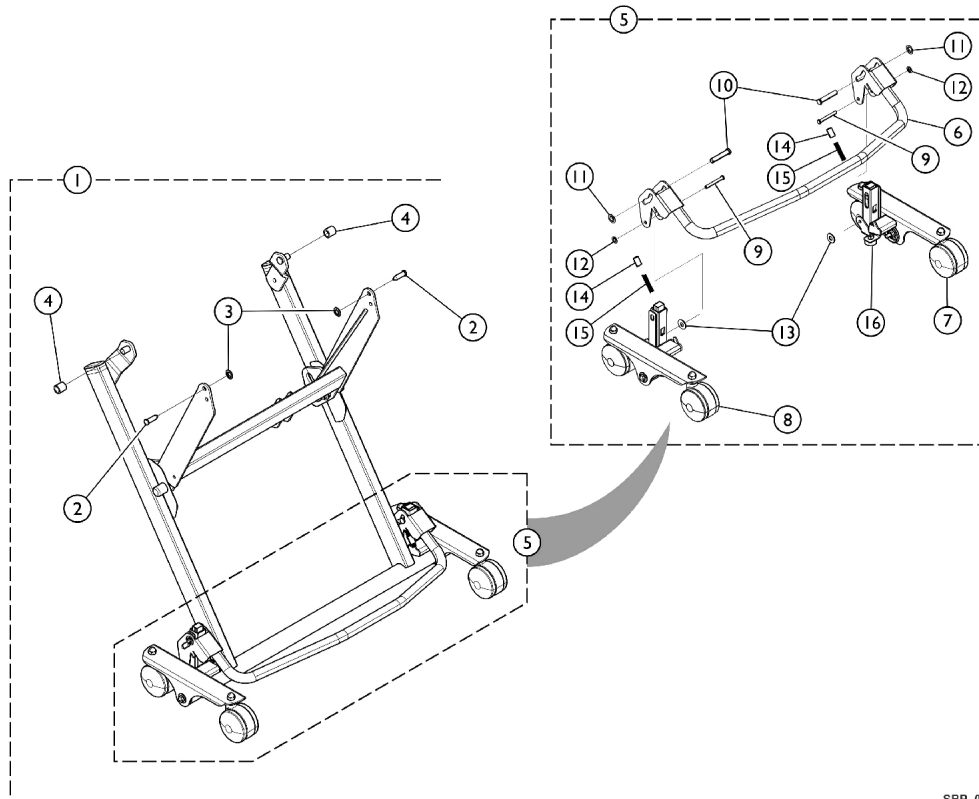

# Leg Link Assembly w/ Floor Brake

SBP 026A

Item Number	Note	Part Number	Description	Quantity Per	
				Package	Assembly
1	A	1156565	Leg and Link Assembly (w/ Floor Lock)	1	1
2		1147524-NLA	NLA - Clevis Pin, Leg Link	1	2
3		1147566	Nut, Push (3/8")	1	2
4		1144984-NLA	NLA - Bushing, Glide - White	1	2
5	B	1149702-NLA	NLA - Floor Lock Assembly	1	1
6		1147260-NLA	NLA - Pedal, Brake	1	1
7		1147262	Caster Bracket Assembly, Foot End - Left	1	1
8		1147261	Caster Bracket Assembly, Foot End - Right	1	1
9		1147224-NLA	NLA - Clevis Pin, Pedal Flange	1	2
10		1186864	Clevis Pin (3/8 x 2" L)	1	2
11		1147566	Nut, Push (3/8")	1	2
12		1153363	Nut, Push (1/4")	1	2
13		1186872-NLA	NLA - Spacer, Foot Motor Extension Tube, Plastic	1	2
14		1152588-NLA	NLA - Bushing, Spring - Nylon	1	2
15		1147230-NLA	NLA - Spring, Compression - Brake Pedal	1	2
	C	1147534	Leg and Link Assembly	1	1
16		1147218	Bumper, Brake Assembly	1	2

NOTE: A - Includes items 2 - 5 and 1147534.  
 B - Includes items 6 - 16.  
 C - See Section 3 "Leg Link Assembly w/ Casters" to order replacement parts.