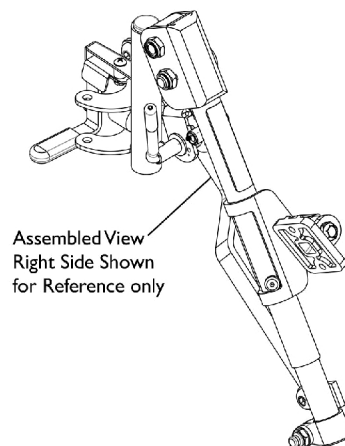

PHAL4A (Hemi) Articulating Legrest Supports (Pin Style)

Legrest Support does not include Legrest Pad

PHAL4A (Hemi) Articulating Legrest Supports (Pin Style)

Legrest Support does not include Legrest Pad

Item Number	Note	Part Number	Description	Quantity Per	
				Package	Assembly
1	B	1114761	Legrest Support Assembly, Articulating, Hemi, Chrome - Right	1	1
1	B	1114762	Legrest Support Assembly, Articulating, Hemi, Chrome - Left	1	1
2	E,C	1114759-NLA	NLA - Tube, Legrest Support, Hemi, Chrome - Right	1	1
2	E	1114760	Tube, Legrest Support, Hemi, Chrome - Left	1	1
3		1030979	Screw, Phillips Pan Head Tap (#10-32 x 3/4")	1	1
4		1022874	Bumper	1	1
5		1114751-NLA	NLA - Handle, Release, Chrome - Right	1	1
5		1114752	Handle, Release, Chrome - Left	1	1
6		47565X057	Bushing (7/32 x 3/8 x 11/32")	1	1
7		60279X003	Locknut (#10-32)	1	1
8		40163X008	Screw, Phillips Pan Head (#10-32 x 11/16")	1	1
9		1008935	Spring, Release - Right	1	1
9		1008936	Spring, Release - Left	1	1
10		67005X000	Rivnut (#10-32)	1	1
11		40163X002	Screw, Phillips Round Head (#10-32 x 1/2")	1	1
12		1027097	Plug Button, Black (3/4")	1	1
13		1006490	Tip, Plastic, Black	1	1
14		1040060	Tip, Plastic, Black	1	1
15		1037126	Handle, Release	1	1
16		1049527	Washer, Nylon (3/8 x 3/4 x 1/16")	1	2
17		1022866-NLA	NLA - Screw, Socket Button Head (3/8-16 x 3/4")	1	2
18		40363X000	Hex Nut (3/8"-16)	1	3
19		1022846-NLA	NLA - Bar, Link, Black	1	1
20		1022877-NLA	NLA - Tube, Support and Drive Link, Chrome - Right	1	1
20		1022878-NLA	NLA - Tube, Support and Drive Link, Chrome - Left	1	1
21		1022854-NLA	NLA - Screw, Shoulder Slotted Head (1/2 x 1-1/8", 3/8-16)	1	1
22		10261X000	Nut, Acorn (5/16-24)	1	1
23		04528X002	Bracket, Release, Black	1	1
24		1040831	Ring, Snap	1	1
25		47328X003	Bushing, Pivot (5/16 x 7/16 x 7/8")	1	2
26		42326X004	Bar, Ratchet - Right/Left	1	1
27		1037485	Spring, Release	1	1
28		1037125	Cam, Legrest	1	1
29		1013519	Washer, Nylon (5/16 x 11/16 x 1/16")	1	1
30		1024911-NLA	NLA - Decal, Smartleg	1	1
31		1014807	Screw, Hex Head (5/16-24 x 3-1/4")	1	1
32		48823X008	Spring, Leaf	1	1
33		47328X003	Bushing, Pivot (5/16 x 7/16 x 7/8")	1	1
34		1025133	Spacer, Legrest Pad, Black	1	1
35		04526X019	Plate, Legrest Pad	1	1
36		60264X001	Locknut (5/16-24)	1	1
37		1025104	Bracket, Legrest, Chrome	1	1