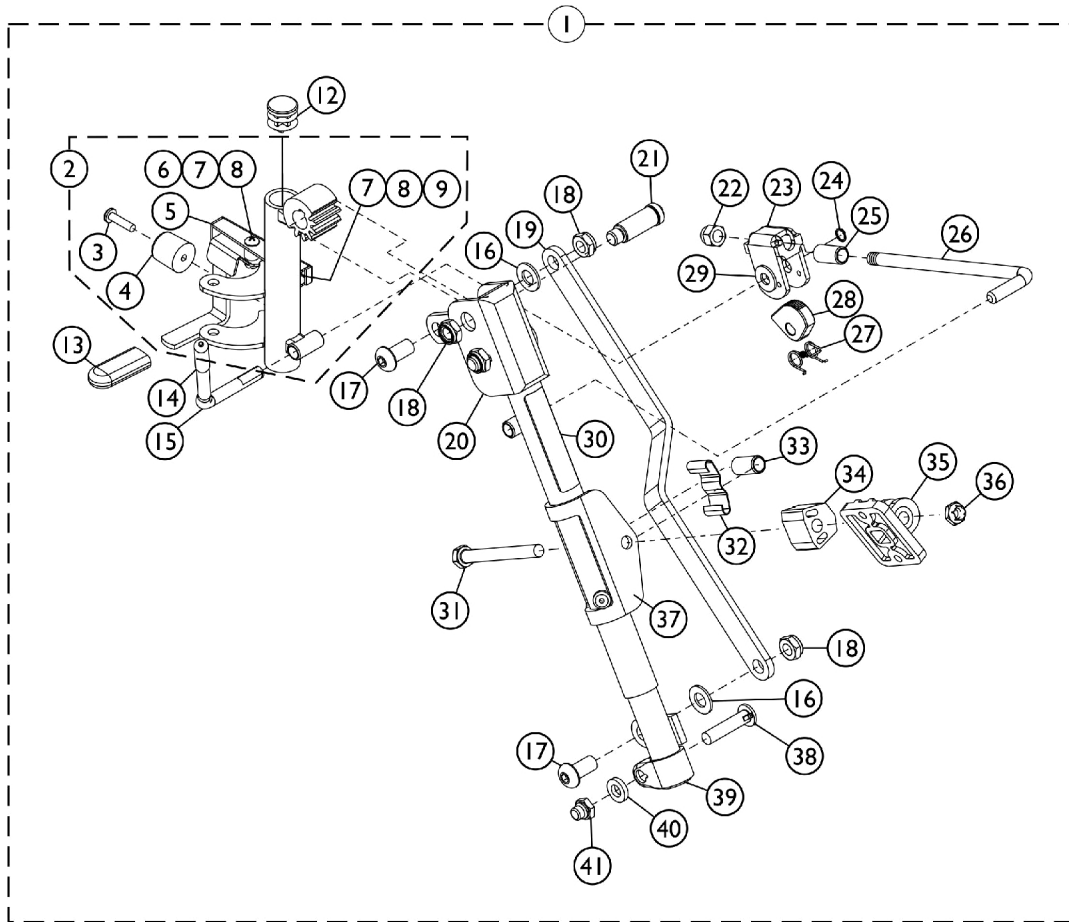

PHAL4A (Hemi) Articulating Legrest Supports (Pin Style)

Legrest Support does not include Legrest Pad

PHAL4A (Hemi) Articulating Legrest Supports (Pin Style)

Legrest Support does not include Legrest Pad

Item Number	Note	Part Number	Description	Quantity Per	
				Package	Assembly
1	B	1114761	Legrest Support Assembly, Articulating, Hemi, Chrome - Right	1	1
1	B	1114762	Legrest Support Assembly, Articulating, Hemi, Chrome - Left	1	1
2	E,C	1114759-NLA	NLA - Tube, Legrest Support, Hemi, Chrome - Right	1	1
2	E	1114760	Tube, Legrest Support, Hemi, Chrome - Left	1	1
3		1030979	Screw, Phillips Pan Head Tap (#10-32 x 3/4")	1	1
4		1022874	Bumper	1	1
5		1114751-NLA	NLA - Handle, Release, Chrome - Right	1	1
5		1114752	Handle, Release, Chrome - Left	1	1
6		47565X057	Bushing (7/32 x 3/8 x 11/32")	1	1
7		60279X003	Locknut (#10-32)	1	1
8		40163X008	Screw, Phillips Pan Head (#10-32 x 11/16")	1	1
9		1008935	Spring, Release - Right	1	1
9		1008936	Spring, Release - Left	1	1
10		67005X000	Rivnut (#10-32)	1	1
11		40163X002	Screw, Phillips Round Head (#10-32 x 1/2")	1	1
12		1027097	Plug Button, Black (3/4")	1	1
13		1006490	Tip, Plastic, Black	1	1
14		1040060	Tip, Plastic, Black	1	1
15		1037126	Handle, Release	1	1
16		1049527	Washer, Nylon (3/8 x 3/4 x 1/16")	1	2
17		1022866-NLA	NLA - Screw, Socket Button Head (3/8-16 x 3/4")	1	2
18		40363X000	Hex Nut (3/8"-16)	1	3
19		1022846-NLA	NLA - Bar, Link, Black	1	1
20		1022877-NLA	NLA - Tube, Support and Drive Link, Chrome - Right	1	1
20		1022878-NLA	NLA - Tube, Support and Drive Link, Chrome - Left	1	1
21		1022854-NLA	NLA - Screw, Shoulder Slotted Head (1/2 x 1-1/8", 3/8-16)	1	1
22		10261X000	Nut, Acorn (5/16-24)	1	1
23		04528X002	Bracket, Release, Black	1	1
24		1040831	Ring, Snap	1	1
25		47328X003	Bushing, Pivot (5/16 x 7/16 x 7/8")	1	2
26		42326X004	Bar, Ratchet - Right/Left	1	1
27		1037485	Spring, Release	1	1
28		1037125	Cam, Legrest	1	1
29		1013519	Washer, Nylon (5/16 x 11/16 x 1/16")	1	1
30		1024911-NLA	NLA - Decal, Smartleg	1	1
31		1014807	Screw, Hex Head (5/16-24 x 3-1/4")	1	1
32		48823X008	Spring, Leaf	1	1
33		47328X003	Bushing, Pivot (5/16 x 7/16 x 7/8")	1	1
34		1025133	Spacer, Legrest Pad, Black	1	1
35		04526X019	Plate, Legrest Pad	1	1
36		60264X001	Locknut (5/16-24)	1	1
37		1025104	Bracket, Legrest, Chrome	1	1