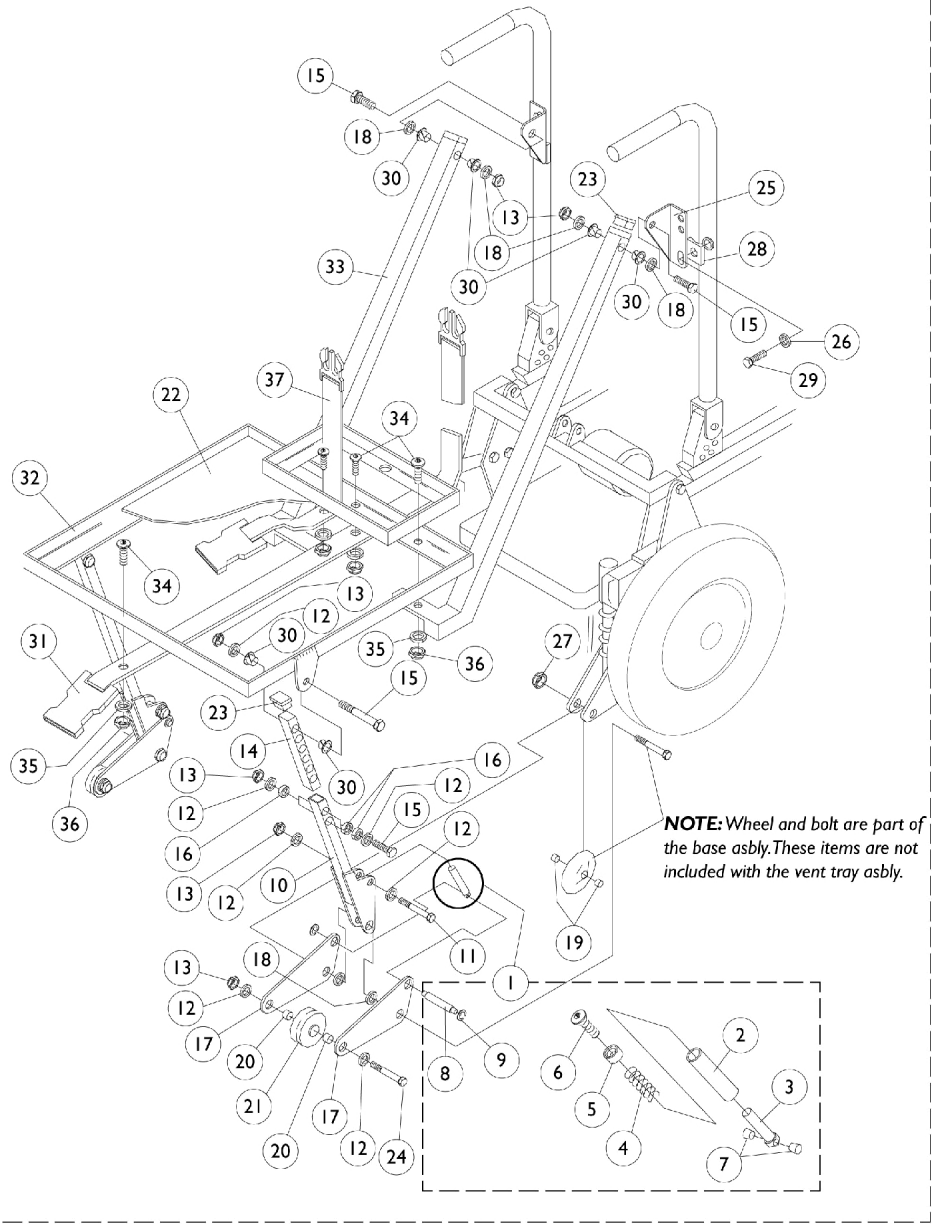

Vent Tray Assembly (Before 5/1/96)

Basic Tilt and Tilt Only

38

Vent Tray Assembly (Before 5/1/96) Basic Tilt and Tilt Only

Item Number	Note	Part Number	Description	Quantity Per	
				Package	Assembly
1		1072928-NLA	NLA - Mechanism, Anti-Tip Spring	1	2
2		0057202-NLA	NLA - Housing, Spring	1	2
3		0057305-NLA	NLA - Plunger, Spring	1	2
4		0159200-NLA	NLA - Spring, Compression	1	2
5		0057405-NLA	NLA - Retainer, Spring Plunger	1	2
6		1077248-NLA	NLA - Screw, Socket Head (1/4-20 x 1")	1	2
7		0184522-NLA	NLA - Spacer, Spring Plunger	1	4
8		0184422-NLA	NLA - Shaft, Spring Plunger Retaining	1	2
9		0226300-NLA	NLA - Ring, Retaining (1/4")	1	4
10		0181602-NLA	NLA - Leg, Vent Battery Tray, Lower, Black	1	2
11		1024793-NLA	NLA - Screw, Hex Head (1/4-20 x 1-3/4")	1	2
12		0050406	Washer, Flat (1/4 x 5/8 x 1/16")	1	18
13		7930333	Locknut (1/4-20)	25	12
14		0028302-NLA	NLA - Tube, Lower Support	1	2
15		0051006-NLA	NLA - Screw, Hex Head Full Thread (1/4-20 x 1-1/2")	1	8
16		0050506	Lockwasher, High Collar, Split (1/4")	1	12
17		0181502-NLA	NLA - Plate, Anti-Tip Wheel	1	4
18		0050100-NLA	NLA - Washer, Nylon Flat (1/4 x 1/2 x 1/16")	1	8
19		0185500-NLA	NLA - Spacer, Anti-Tip	1	4
20		0186000-NLA	NLA - Spacer, Wheel	1	4
21		1055684-NLA	NLA - Wheel, Anti-Tip 2"	1	2
22		0282619-NLA	NLA - Pan, Vent Tray, Black	1	1
23		0062200-NLA	NLA - Plug Button, Square (3/4")	1	4
24		0052306-NLA	NLA - Screw, Hex Head (1/4-20 x 2-1/4")	1	2
25		0003002-NLA	NLA - Bracket, Mounting, Black - Right	1	1
25		0002902-NLA	NLA - Bracket, Mounting, Black - Left	1	1
26		1007453	Lockwasher, Split (1/4")	1	4
27		0055006-NLA	NLA - Locknut, Low Profile (5/16-18)	1	2
28		0049824-NLA	NLA - Spacer, Coved (1/4 x 3/4 x 7/16")	1	2
29		0051706-NLA	NLA - Screw, Hex Head (1/4-20 x 1")	1	4
30		0059800-NLA	NLA - Bearing, Nylon	1	8
31		0004900-NLA	NLA - Strap, Battery (65" Long)	1	1
32		0181402-NLA	NLA - Tray, Vent/ Battery	1	1
33		0181802-NLA	NLA - Frame, Vent Hanger - Right	1	1
33		0181702-NLA	NLA - Frame, Vent Hanger - Left	1	1
34		1077249-NLA	NLA - Screw, Socket Head (#10-32 x 3/4")	1	8
35		0224806-NLA	NLA - Washer (#10)	1	8
36		7930332-NLA	NLA - Locknut, High Profile (#10-32)	25	8
37		0004800-NLA	NLA - Strap, Battery (55" Long)	1	1
38	A	1077273-NLA	NLA - Vent/Battery Tray Assembly	1	1