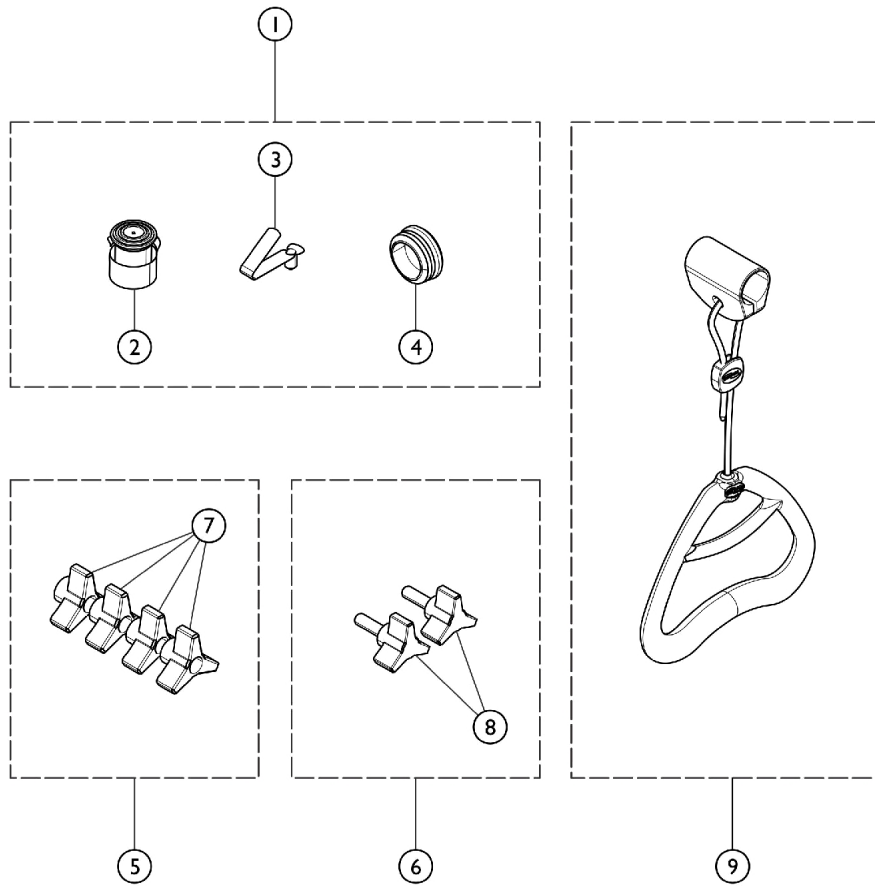

Trapeze - G7740CS

SBP_048B

Item Number	Note	Part Number	Description	Quantity Per	
				Package	Assembly
1		1187024	NLA - Kit, Hardware, Trapeze	1	1
2			Tip, Rubber, Grey (1")	1	1
3			NLA - Button, Snap	1	1
4			NLA - Plug Button, Round, Black (1-1/2")	1	1
5		1187020	NLA - Kit, Knobs, Trapeze, Female	1	1
7			Knob, Female (3/8-16)	4	1
6		1187021	NLA - Kit, Knobs, Trapeze, Male	1	1
8			Knob, Male (5/16-18)	2	1
9		1147563	Handle, Trapeze Bar	1	1