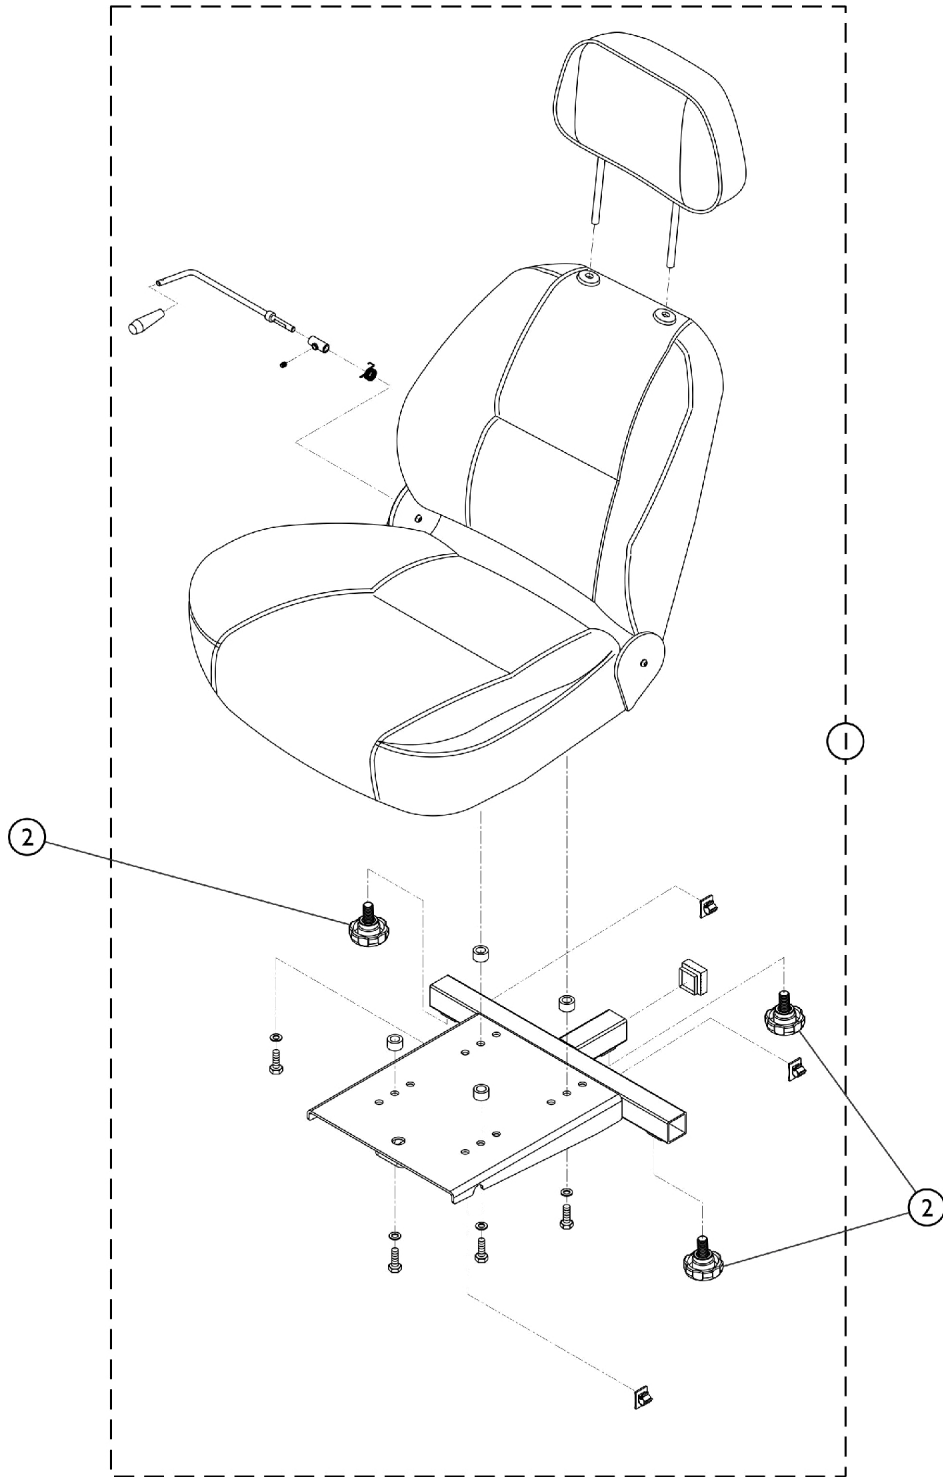

# Seat and Seat Base

SCP\_020A

## Seat and Seat Base

Item Number	Note	Part Number	Description	Quantity Per	
				Package	Assembly
1		1186188	Seat Assembly Includes: (1) ea. Rear Base Plate (1) ea. "L" Type Release Lever (1) ea. Right Lever Tip, Black (1) ea. Spring Lever (3) ea. Knob (1) ea. Square Plug (1) ea. Right Locating Lever (1) ea. Set Screw (1) ea. Spacer (1) ea. Hex Screw (1) ea. Spring Washer (1) ea. Push Tie-mount (1) ea. Headrest Assembly (1) ea. Headrest Cover, Black (1) ea. Backrest Cover, Black (1) ea. Seat Cover, Black	1	1
2	A	1186189	Kit, Replacement Knob Includes: (3) ea. Knob	1	1
		1186351	Kit, Seat Refurbish Includes: 2 (ea.) Armrest Pad 2 (ea.) Knob 4 (ea.) Countersunk Screws 1 (ea.) Headrest Cover 1 (ea.) Backrest Cover 1 (ea.) Seat Cover 1 (ea.) Instruction Sheet	1	1
NOTE: A - Not shown on illustration.					