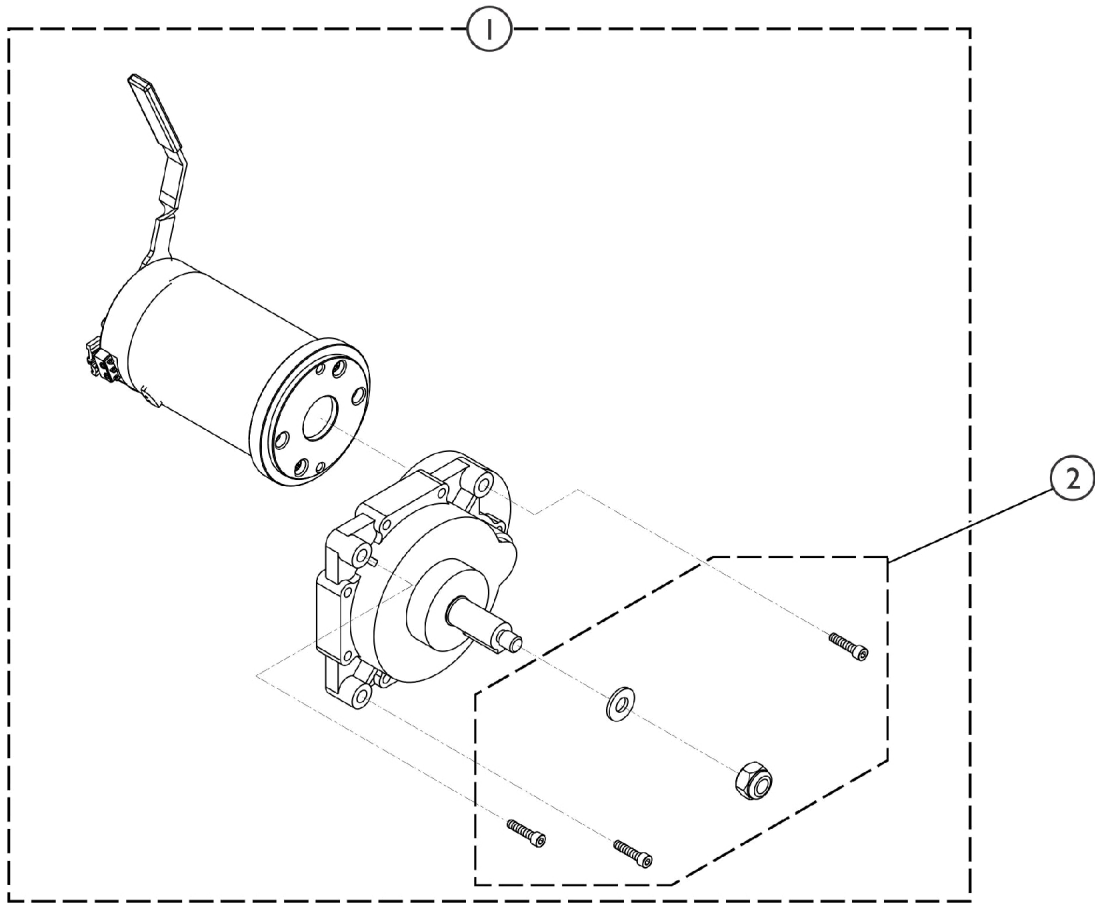

Motors

SCP_008A

Motors

Item Number	Note	Part Number	Description	Quantity Per	
				Package	Assembly
1		1186180	Kit, Motor/Gearbox - Left Includes: (1) ea. Left Motor and Gearbox (3) ea. Screws	1	1
1		1186181	Kit, Motor/Gearbox - Right Includes: (1) ea. Right Motor and Gearbox (3) ea. Screws	1	1
2		1186350	Kit, Drive Motor Hardware Includes: (3) ea. Screw (1) ea. M10 Nut (1) ea. Washer	1	1