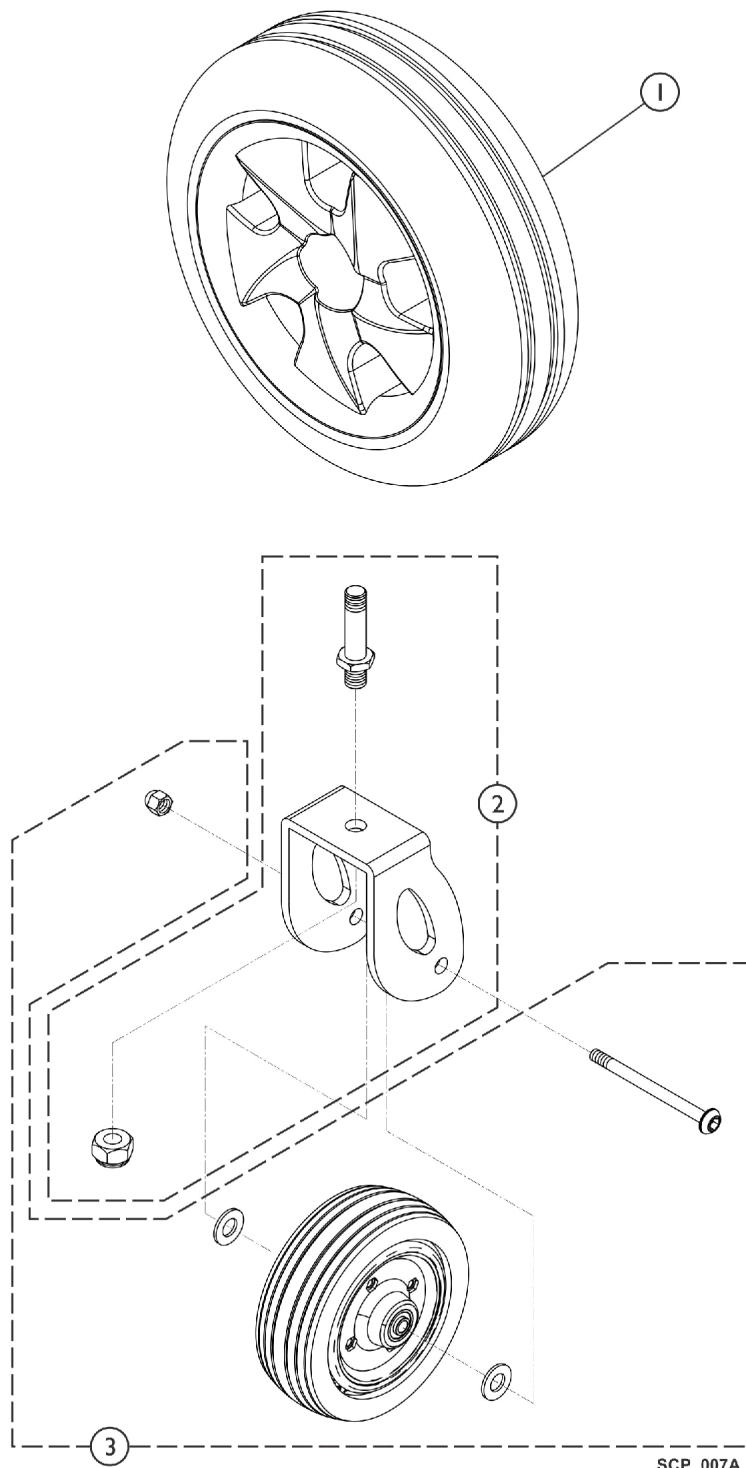

Drive Wheels, Casters and Forks

SCP_007A

Drive Wheels, Casters and Forks

Item Number	Note	Part Number	Description	Quantity Per	
				Package	Assembly
1		1186182	Kit, Drive Wheel FF Assembly w/ Hardware Includes: (1) ea. Drive Wheel (1) ea. M10 Nut (1) ea. Washer	1	1
2		1186178	Kit, Fork, Caster w/ Hardware Includes: (1) ea. Fork (1) ea. Fork Stud (1) ea. Nylon Nut	1	1
3		1186179	Kit, Solid Caster Wheel Assembly Includes: (1) ea. Wheel Assembly (2) ea. Washer (1) ea. Screw (1) ea. Nylon Nut	1	1