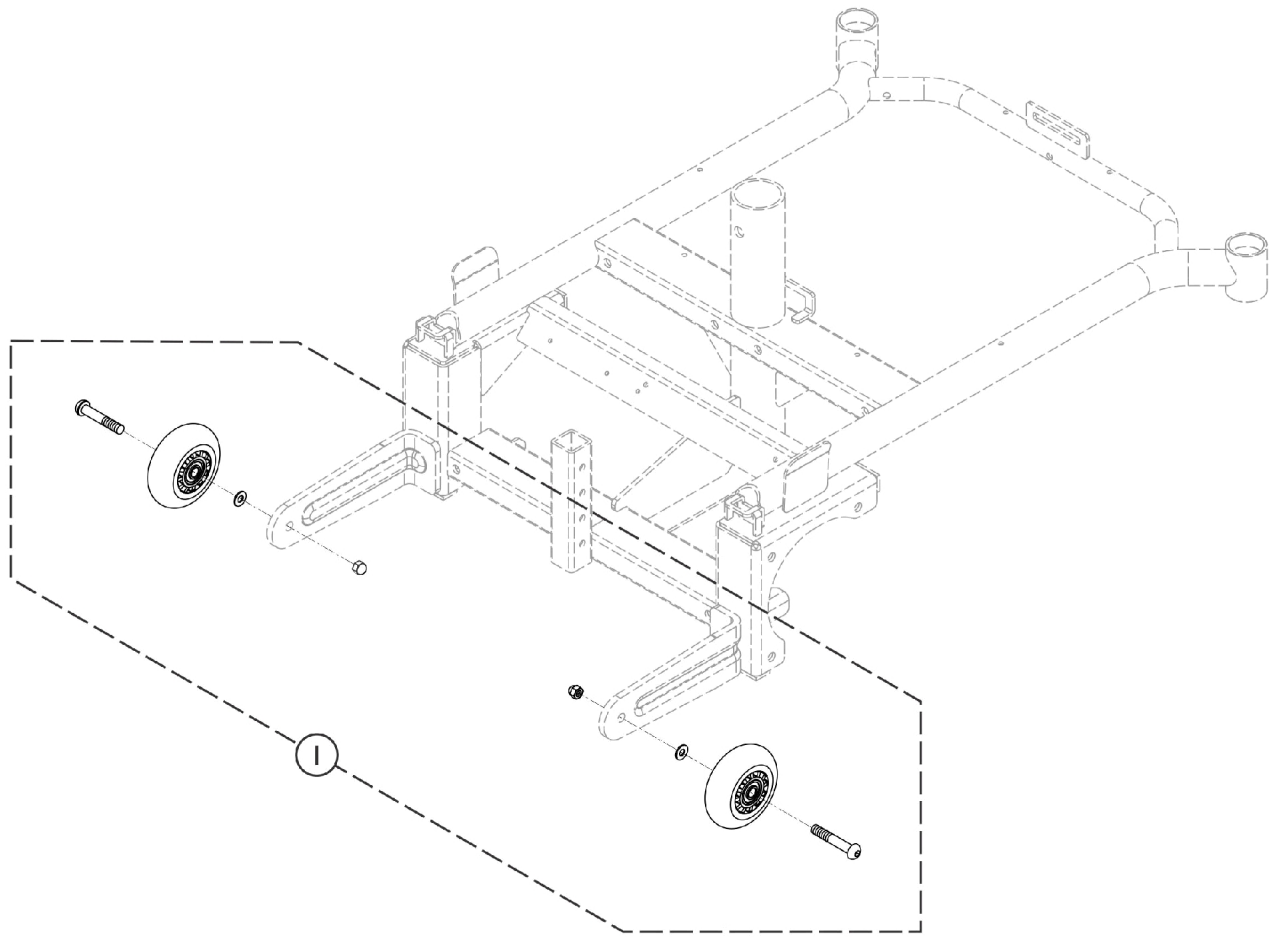

Anti-Tip Wheel Assembly

SCP_006A

Anti-Tip Wheel Assembly

| Item Number | Note | Part Number | Description | Quantity Per | |
|-------------|------|-------------|--|--------------|----------|
| | | | | Package | Assembly |
| 1 | | 1186177-NLA | NLA - Kit, Anti-Tip Wheel Assembly w/ Hardware Includes: (2) ea. Wheel (2) ea. Washer (2) ea. Nylon Nut (2) ea. Screw | 1 | 1 |