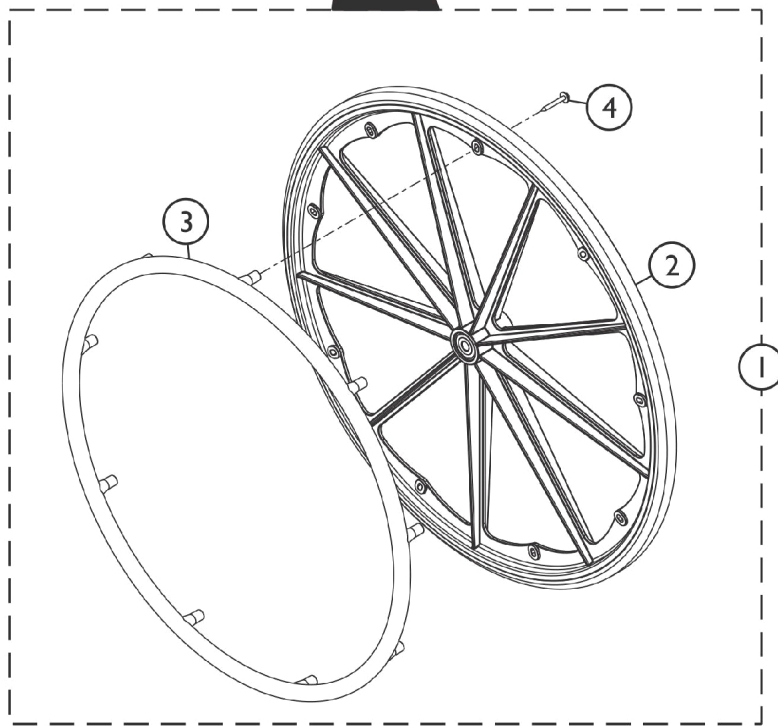

Rear Wheel, Handrim and Mounting Hardware

SSM_020A

Rear Wheel, Handrim and Mounting Hardware

Item Number	Note	Part Number	Description	Quantity Per	
				Package	Assembly
1	A	1152229	Kit, Wheel 24", 7/16" Axle, Composite Urethane - 9 PT. Plastic Coated Handrim	1	1
2			Wheel Assembly, Composite, Corded Urethane (24")	1	1
3			Handrim, Composite, 9 PT., Black (24" wheel)	1	1
4			Hardware, Handrim Attaching - 9 PT.	9	1
9	B	1570524	Kit, Rear Wheel Mounting Hardware	1	1
10			Screw, Hex Head (7/16-20 x 4-1/2")	1	1
11			Locknut (7/16-20)	1	1
NOTE: A - Includes items 2-4. B - Includes items 10 and 11.					