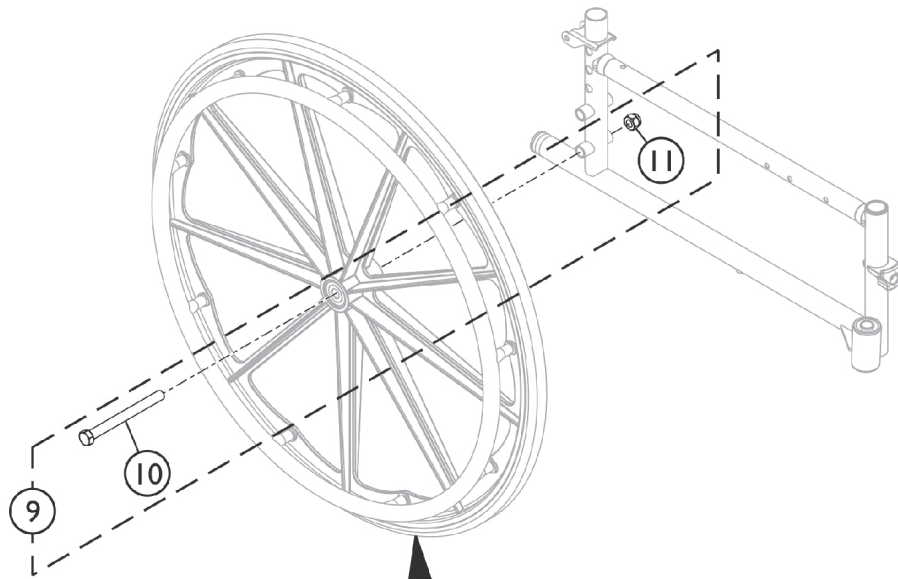

Rear Wheel, Handrim and Mounting Hardware

SSM_020A

Rear Wheel, Handrim and Mounting Hardware

Item Number	Note	Part Number	Description	Quantity Per	
				Package	Assembly
1	A	1152229	Kit, Wheel 24", 7/16" Axle, Composite Urethane - 9 PT. Plastic Coated Handrim	1	1
2			Wheel Assembly, Composite, Corded Urethane (24")	1	1
3			Handrim, Composite, 9 PT., Black (24" wheel)	1	1
4			Hardware, Handrim Attaching - 9 PT.	9	1
9	B	1570524	Kit, Rear Wheel Mounting Hardware	1	1
10			Screw, Hex Head (7/16-20 x 4-1/2")	1	1
11			Locknut (7/16-20)	1	1
NOTE: A - Includes items 2-4. B - Includes items 10 and 11.					