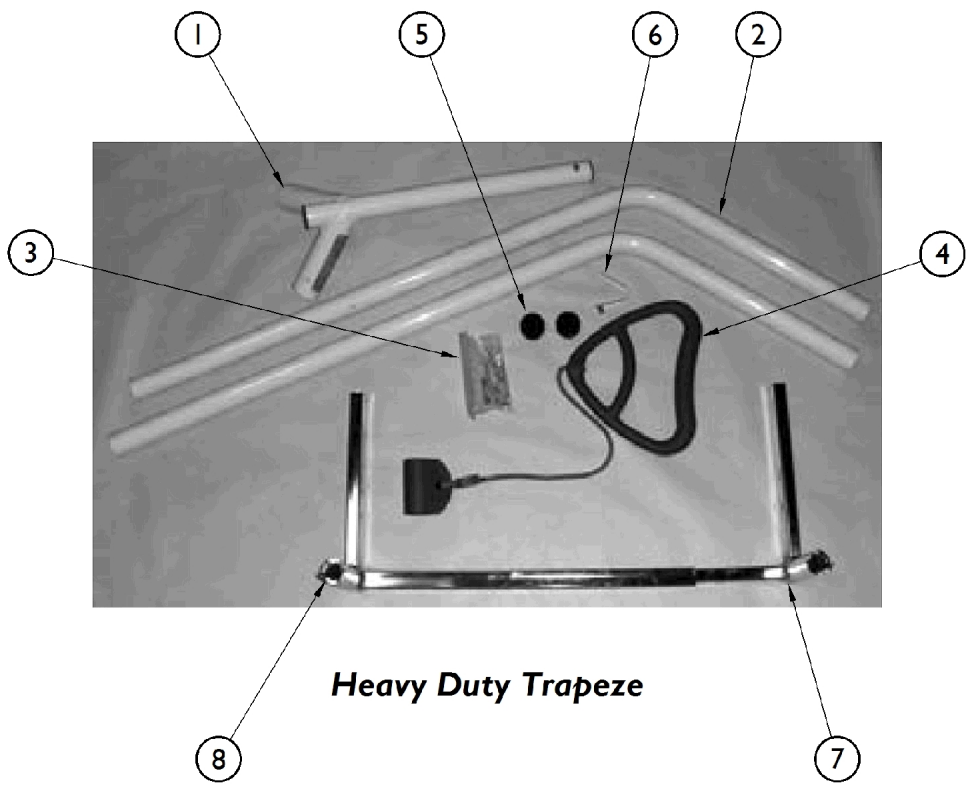

Trapeze

Standard Trapeze

Heavy Duty Trapeze

Trapeze

Item Number	Note	Part Number	Description	Quantity Per	
				Package	Assembly
1	A	IHCSTRP-NLA	NLA - Standard Trapeze	1	1
2		1153383-NLA	NLA - Standard Trapeze Bar	1	1
3		1146345-NLA	NLA - Plug Button, Round, Black (1-1/2")	1	1
4		1147186-NLA	NLA - Button, Snap	1	1
5	C	1153381-NLA	NLA - Kit, Hardware - Standard Trapeze	1	1
6			NLA - Lock Nut, Purple Insert (1/4-20)	2	1
7			Washer (3/4 x 1 x 11/64)	2	1
8		1147563-NLA	Handle, Trapeze Bar	1	1
9	D	1147610-NLA	NLA - Bracket, Mounting, Trapeze - Right	1	1
10	D	1147611-NLA	NLA - Bracket, Mounting, Trapeze - Left	1	1
11	E	1152551	Wireform, Trapeze - 80" (14-7/16")	1	1
12	B	IHCSTRPHD	Heavy Duty Trapeze	1	1
13		1153384-NLA	NLA - Boom, Heavy Duty Trapeze	1	1
14		1147211-NLA	NLA - Heavy Duty Trapeze Bar	1	2
15	C	1153382-NLA	NLA - Kit, Hardware - Heavy Duty Trapeze	1	1
16			Screw, Hex Head Cap (1/4-20 x 2-1/4")	2	1
17			NLA - Lock Nut, Purple Insert (1/4-20)	2	1
18		1147563	Handle, Trapeze Bar	1	1
19		1146345-NLA	NLA - Plug Button, Round, Black (1-1/2")	1	2
20		1147186-NLA	NLA - Button, Snap	1	2
21	D	1147610-NLA	NLA - Bracket, Mounting, Trapeze - Right	1	1
22	D	1147611-NLA	NLA - Bracket, Mounting, Trapeze - Left	1	1
23	E	1152551	Wireform, Trapeze - 80" (14-7/16")	1	1

NOTE: A - Includes items 1 - 8.
 B - Includes items 1 - 9.
 C - Includes (2) Screws and (2) Lock Nuts (2).
 D - Order as a pair only.
 E - Not shown in pictures.