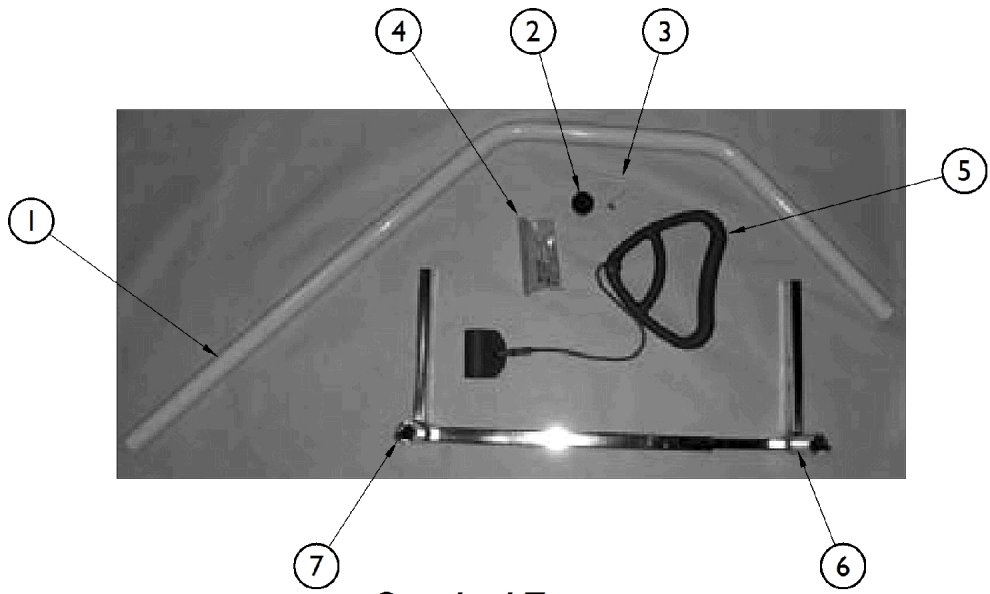

Trapeze

Standard Trapeze

Heavy Duty Trapeze

Trapeze

Item Number	Note	Part Number	Description	Quantity Per	
				Package	Assembly
1	A	IHCSTRP-NLA	NLA - Standard Trapeze	1	1
2		1153383-NLA	NLA - Standard Trapeze Bar	1	1
3		1146345-NLA	NLA - Plug Button, Round, Black (1-1/2")	1	1
4		1147186-NLA	NLA - Button, Snap	1	1
5	C	1153381-NLA	NLA - Kit, Hardware - Standard Trapeze	1	1
6			NLA - Lock Nut, Purple Insert (1/4-20)	2	1
7			Washer (3/4 x 1 x 11/64)	2	1
8		1147563-NLA	Handle, Trapeze Bar	1	1
9	D	1147610-NLA	NLA - Bracket, Mounting, Trapeze - Right	1	1
10	D	1147611-NLA	NLA - Bracket, Mounting, Trapeze - Left	1	1
11	E	1152551	Wireform, Trapeze - 80" (14-7/16")	1	1
12	B	IHCSTRPHD	Heavy Duty Trapeze	1	1
13		1153384-NLA	NLA - Boom, Heavy Duty Trapeze	1	1
14		1147211-NLA	NLA - Heavy Duty Trapeze Bar	1	2
15	C	1153382-NLA	NLA - Kit, Hardware - Heavy Duty Trapeze	1	1
16			Screw, Hex Head Cap (1/4-20 x 2-1/4")	2	1
17			NLA - Lock Nut, Purple Insert (1/4-20)	2	1
18		1147563	Handle, Trapeze Bar	1	1
19		1146345-NLA	NLA - Plug Button, Round, Black (1-1/2")	1	2
20		1147186-NLA	NLA - Button, Snap	1	2
21	D	1147610-NLA	NLA - Bracket, Mounting, Trapeze - Right	1	1
22	D	1147611-NLA	NLA - Bracket, Mounting, Trapeze - Left	1	1
23	E	1152551	Wireform, Trapeze - 80" (14-7/16")	1	1

NOTE: A - Includes items 1 - 8.
 B - Includes items 1 - 9.
 C - Includes (2) Screws and (2) Lock Nuts (2).
 D - Order as a pair only.
 E - Not shown in pictures.