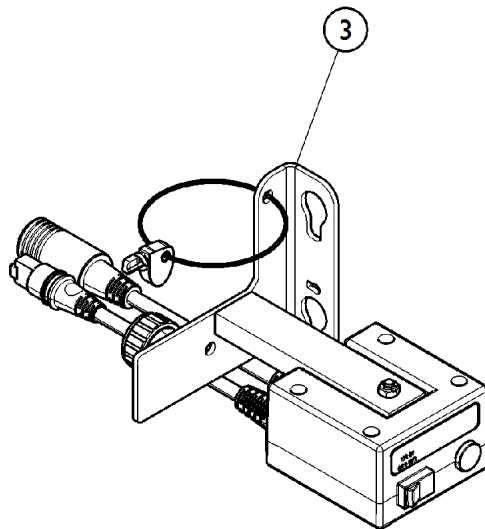

Miscellaneous Electronics - Backups and Controls

1

2

3

4

Miscellaneous Electronics - Backups and Controls

Item Number	Note	Part Number	Description	Quantity Per	
				Package	Assembly
2	A	1147270	NLA - Box, Lockout, Control, Attendant	1	1
3	B	1157344	Box, Lockout, Neeco-Tron	1	1
4		1175550-NLA	NLA - CS Battery Cable Port	1	1
NOTE: A - Used prior to July 2009. B - Used as of July 2009.					
NOTE: Item #1 is currently not available at this time.					