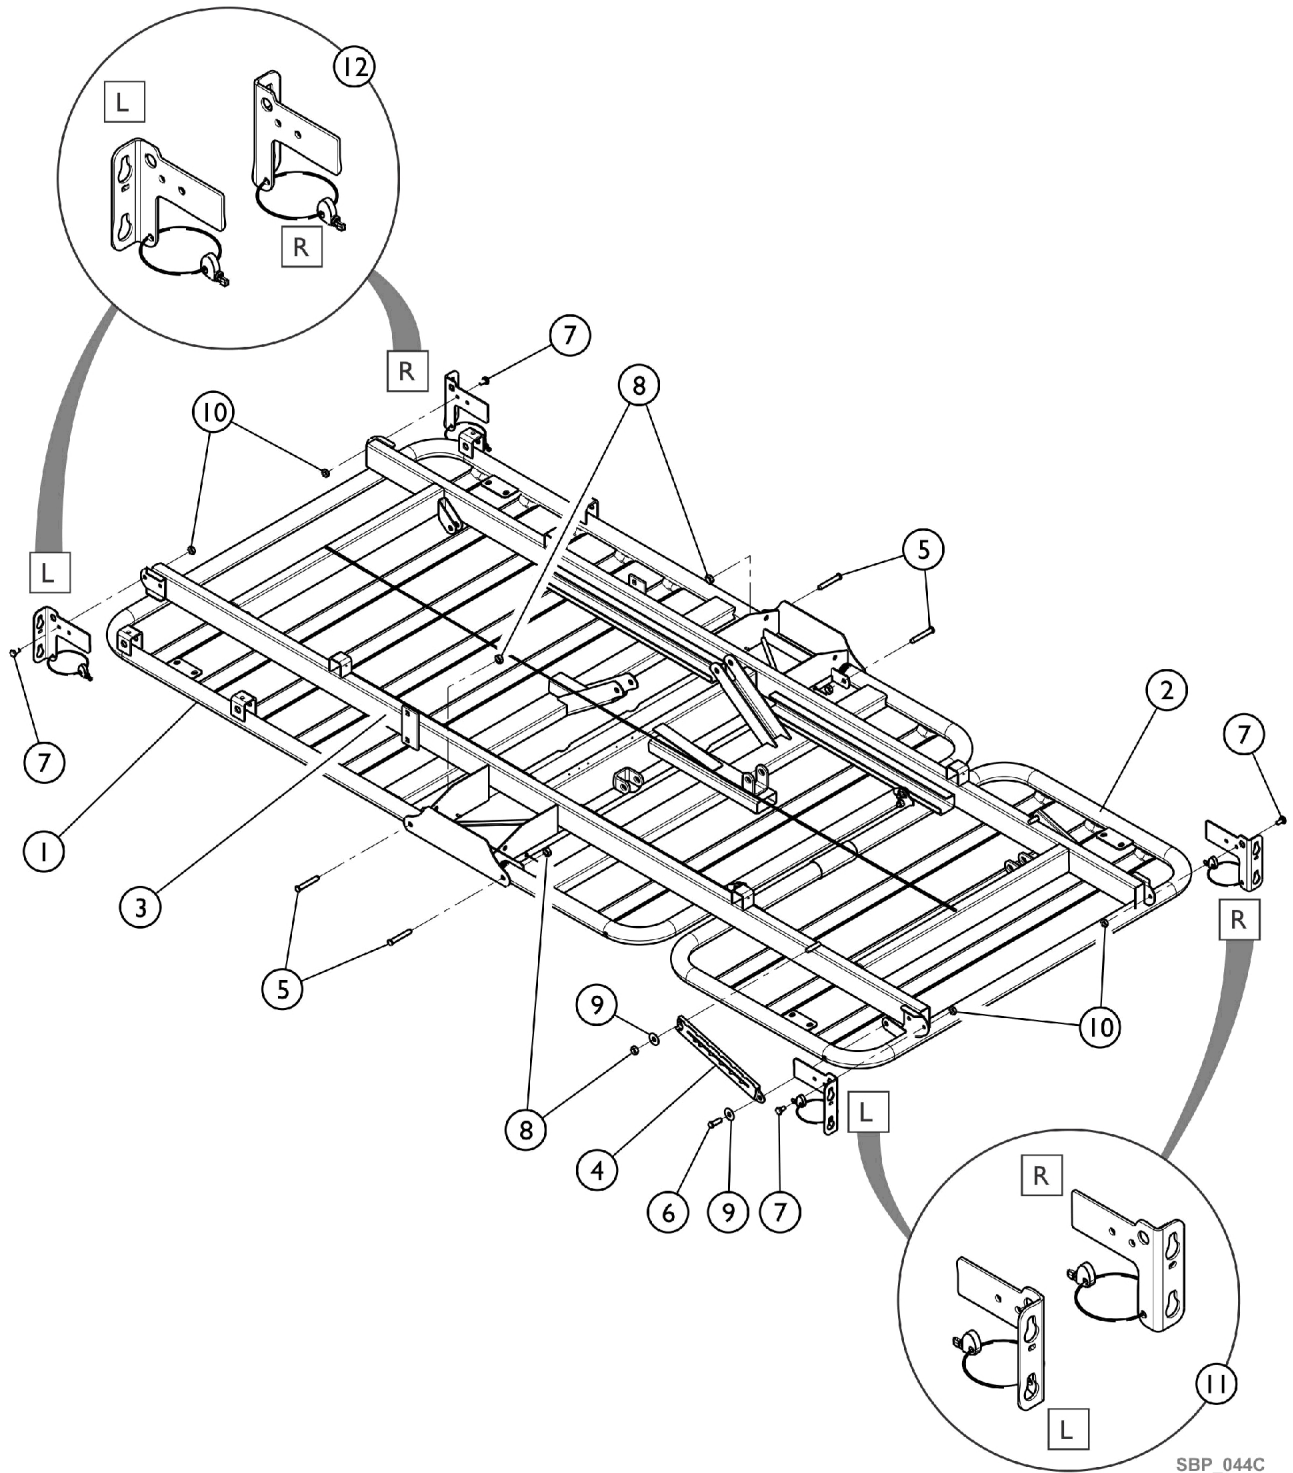

Frame Deck Assembly

Frame Deck Assembly

Item Number	Note	Part Number	Description	Quantity Per	
				Package	Assembly
1		1165043	Kit, Head Deck w/ Hardware	1	1
2		1165046	Kit, Thigh and Foot Deck w/ Hardware	1	1
3		1149706-NLA	NLA - Frame, Bed	1	1
4		1147550	Ratchet, Knee	1	2
5		1147565	Clevis Pin, Deck to Frame (36" W)	1	4
6		PIN51634-NLA	NLA - Pin, Clevis (5/16" x 3/4")	1	2
7		1186877-NLA	NLA - Bolt, Attachment (1/4-20)	1	2
8		1186909-NLA	NLA - Nut, Push (5/16)	1	2
9		1186857-NLA	NLA - Washer, Nylon (3/8 x 3/4 x 1/16")	1	2
10		1186860-NLA	NLA - Lock Nut, Purple Insert (1/4-20)	1	2
11		1159596	Kit, Bracket, Bed End - Foot (Pair)	1	1
			Bracket, Bed End, Adjustable, Foot - Right	1	1
			Bracket, Bed End, Adjustable, Foot - Left	1	1
12		1161887	Kit, Bed End Bracket, Head (Pair)	1	1
			Bracket, Bed End, Adjustable, Head - Right	1	1
			Bracket, Bed End, Adjustable, Head - Left	1	1