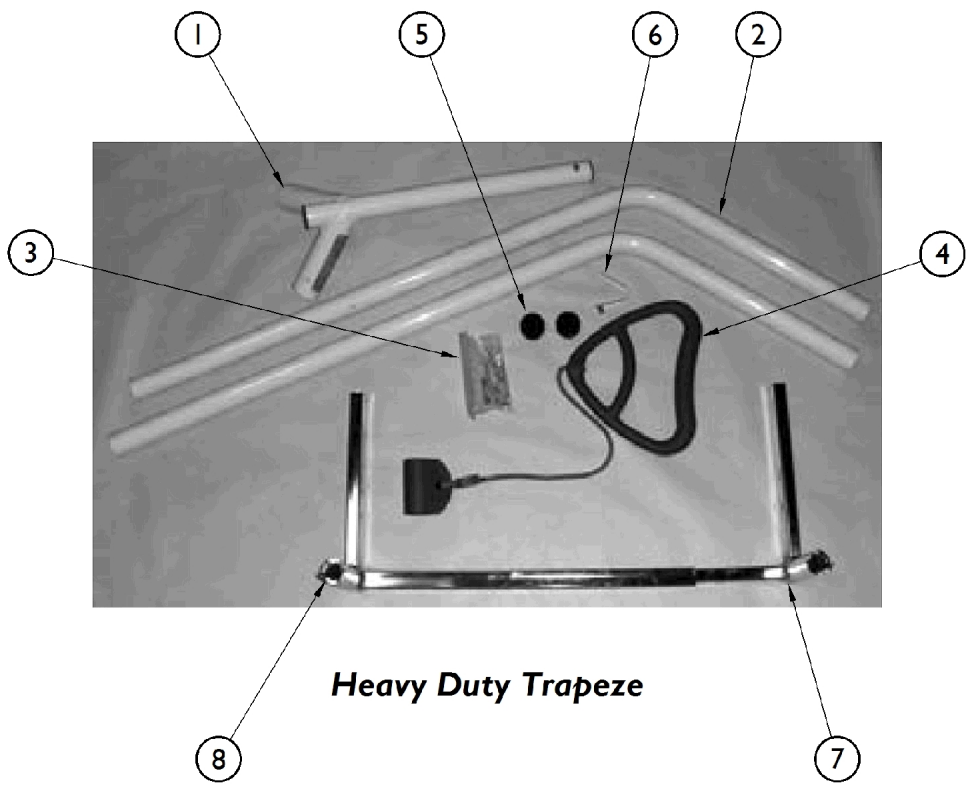

Trapeze

Standard Trapeze

Heavy Duty Trapeze

Trapeze

Item Number	Note	Part Number	Description	Quantity Per	
				Package	Assembly
1	A	IHCSTRP-NLA	NLA - Standard Trapeze	1	1
2		1153383-NLA	NLA - Standard Trapeze Bar	1	1
3		1146345-NLA	NLA - Plug Button, Round, Black (1-1/2")	1	1
4		1147186-NLA	NLA - Button, Snap	1	1
5	C	1153381-NLA	NLA - Kit, Hardware - Standard Trapeze	1	1
6			NLA - Lock Nut, Purple Insert (1/4-20)	2	1
7			Washer (3/4 x 1 x 11/64)	2	1
8		1147563-NLA	Handle, Trapeze Bar	1	1
9	D	1147610-NLA	NLA - Bracket, Mounting, Trapeze - Right	1	1
10	D	1147611-NLA	NLA - Bracket, Mounting, Trapeze - Left	1	1
11	E	1152551	Wireform, Trapeze - 80" (14-7/16")	1	1
12	B	IHCSTRPHD	Heavy Duty Trapeze	1	1
13		1153384	NLA - Boom, Heavy Duty Trapeze	1	1
14		1147211	NLA - Heavy Duty Trapeze Bar	1	2
15	C	1153382-NLA	NLA - Kit, Hardware - Heavy Duty Trapeze	1	1
16			Screw, Hex Head Cap (1/4-20 x 2-1/4")	2	1
17			NLA - Lock Nut, Purple Insert (1/4-20)	2	1
18		1147563	Handle, Trapeze Bar	1	1
19		1146345-NLA	NLA - Plug Button, Round, Black (1-1/2")	1	2
20		1147186-NLA	NLA - Button, Snap	1	2
21	D	1147610-NLA	NLA - Bracket, Mounting, Trapeze - Right	1	1
22	D	1147611-NLA	NLA - Bracket, Mounting, Trapeze - Left	1	1
23	E	1152551	Wireform, Trapeze - 80" (14-7/16")	1	1
<p>NOTE: A - Includes items 1 - 8. B - Includes items 1 - 9. C - Includes (2) Screws and (2) Lock Nuts (2). D - Order as a pair only. E - Not shown in pictures.</p>					