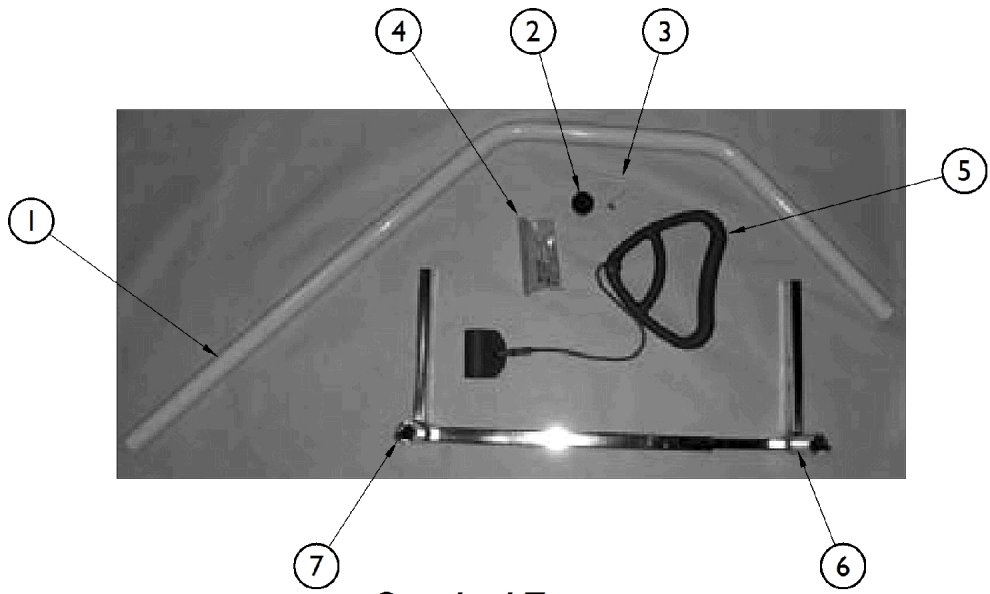

Trapeze

Standard Trapeze

Heavy Duty Trapeze

Trapeze

Item Number	Note	Part Number	Description	Quantity Per	
				Package	Assembly
1	A	IHCSTRP-NLA	NLA - Standard Trapeze	1	1
2		1153383-NLA	NLA - Standard Trapeze Bar	1	1
3		1146345-NLA	NLA - Plug Button, Round, Black (1-1/2")	1	1
4		1147186-NLA	NLA - Button, Snap	1	1
5	C	1153381-NLA	NLA - Kit, Hardware - Standard Trapeze	1	1
6			NLA - Lock Nut, Purple Insert (1/4-20)	2	1
7			Washer (3/4 x 1 x 11/64)	2	1
8		1147563-NLA	Handle, Trapeze Bar	1	1
9	D	1147610-NLA	NLA - Bracket, Mounting, Trapeze - Right	1	1
10	D	1147611-NLA	NLA - Bracket, Mounting, Trapeze - Left	1	1
11	E	1152551	Wireform, Trapeze - 80" (14-7/16")	1	1
12	B	IHCSTRPHD	Heavy Duty Trapeze	1	1
13		1153384	NLA - Boom, Heavy Duty Trapeze	1	1
14		1147211	NLA - Heavy Duty Trapeze Bar	1	2
15	C	1153382-NLA	NLA - Kit, Hardware - Heavy Duty Trapeze	1	1
16			Screw, Hex Head Cap (1/4-20 x 2-1/4")	2	1
17			NLA - Lock Nut, Purple Insert (1/4-20)	2	1
18		1147563	Handle, Trapeze Bar	1	1
19		1146345-NLA	NLA - Plug Button, Round, Black (1-1/2")	1	2
20		1147186-NLA	NLA - Button, Snap	1	2
21	D	1147610-NLA	NLA - Bracket, Mounting, Trapeze - Right	1	1
22	D	1147611-NLA	NLA - Bracket, Mounting, Trapeze - Left	1	1
23	E	1152551	Wireform, Trapeze - 80" (14-7/16")	1	1
<p>NOTE: A - Includes items 1 - 8. B - Includes items 1 - 9. C - Includes (2) Screws and (2) Lock Nuts (2). D - Order as a pair only. E - Not shown in pictures.</p>					