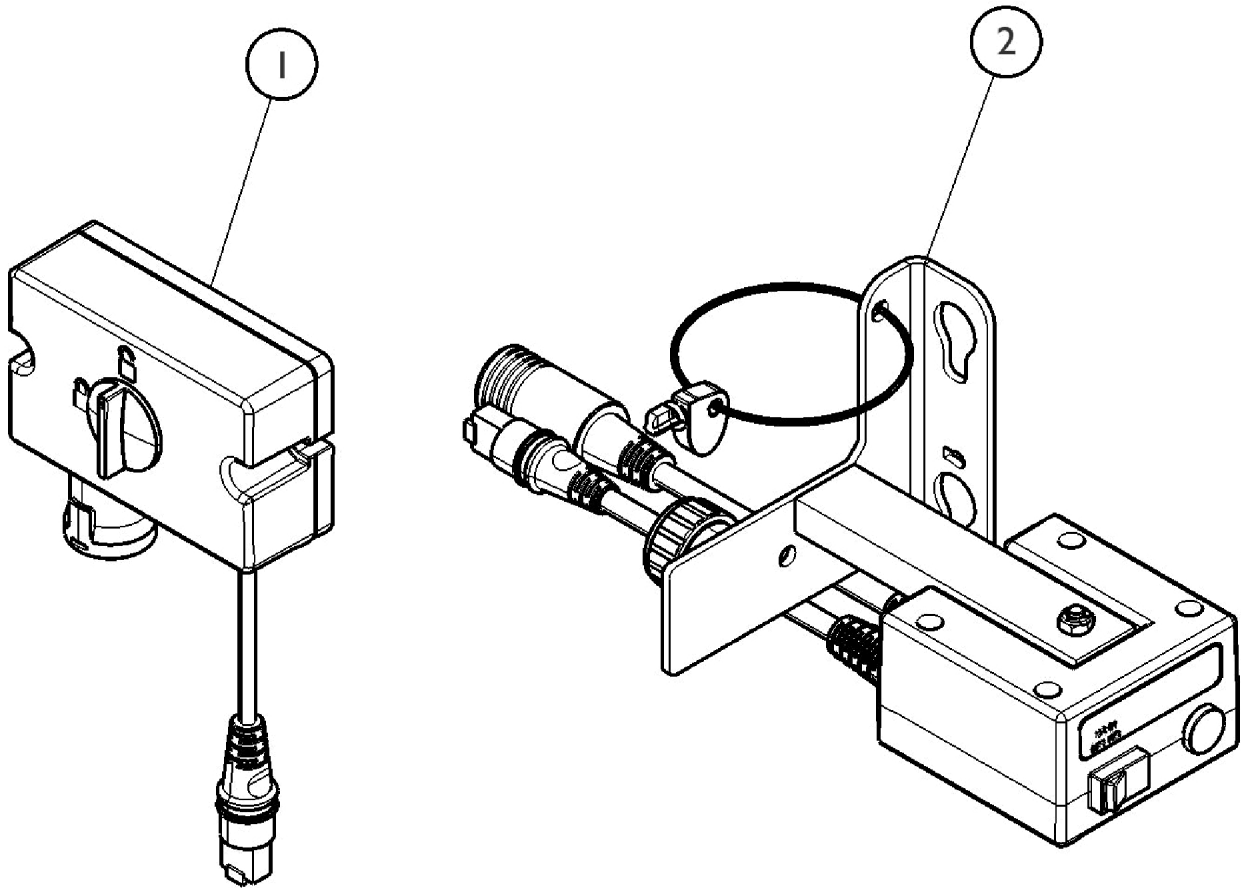

Miscellaneous Electronics - Backups and Controls

Miscellaneous Electronics - Backups and Controls

Item Number	Note	Part Number	Description	Quantity Per	
				Package	Assembly
1	A	1147270	NLA - Box, Lockout, Control, Attendant	1	1
2	B	1157344	Box, Lockout, Neeco-Tron	1	1
NOTE: A - Used prior to July 2009. B - Used as of July 2009.					