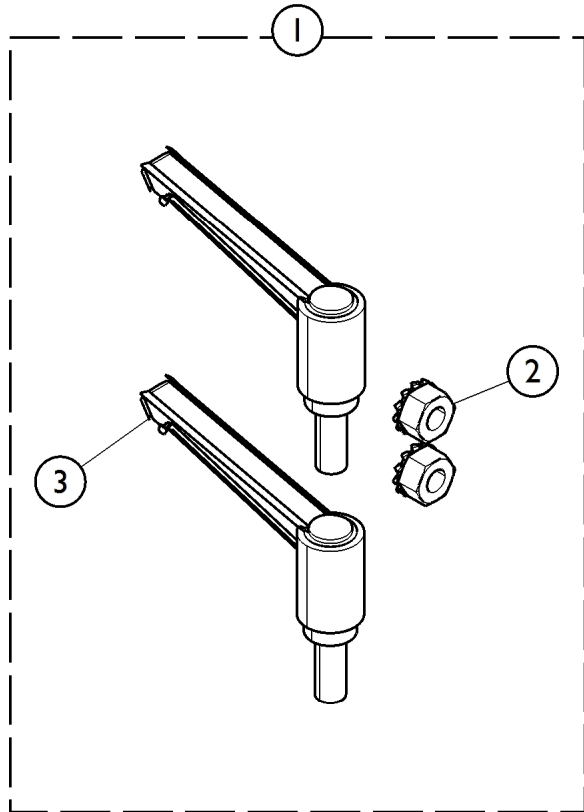

# Assist Bar and Rail Hardware

## Assist Bar and Rail Hardware

Item Number	Note	Part Number	Description	Quantity Per	
				Package	Assembly
1	A	1153370-NLA	Kit, Assist Bar/Rail Mounting Hardware	1	1
			NLA - Handle, Clamping	2	1
			NLA - Nut, Hex Keps (5/16-18)	2	1
4	B	1159610	Kit, Assist Bar Mounting Hardware	1	1
5			Screw, Round Head, Square Neck (5/16-18 x 3/4")	1	2
6			Nut, Hex Head, Flange (5/16-18)	1	2
7			Holster, Pendant	1	1
8			Bolt, Hex Head (5/16-18 x 1")	1	2
9			Lock Washer, External Tooth (5/16)	1	2
10			Knob, Phenolic (5/16-18)	1	2
			Loop (1" x 3")	1	1
			Label, Caution, Operation, AB French	1	2
			Instruction Sheet, Assist Bar	1	1
4	B	1153764	Kit, Assist Rail Mounting Hardware	1	1
5			Screw, Round Head, Square Neck (5/16-18 x 3/4")	1	2
6			Nut, Hex Head, Flange (5/16-18)	1	2
7			Holster, Pendant	1	1
8			Bolt, Hex Head (5/16-18 x 1")	1	2
9			Lock Washer, External Tooth (5/16)	1	2
10			Knob, Phenolic (5/16-18)	1	2
			Instruction Sheet, Assist Rail	1	1
7		1186847	Holster, Pendant	1	1