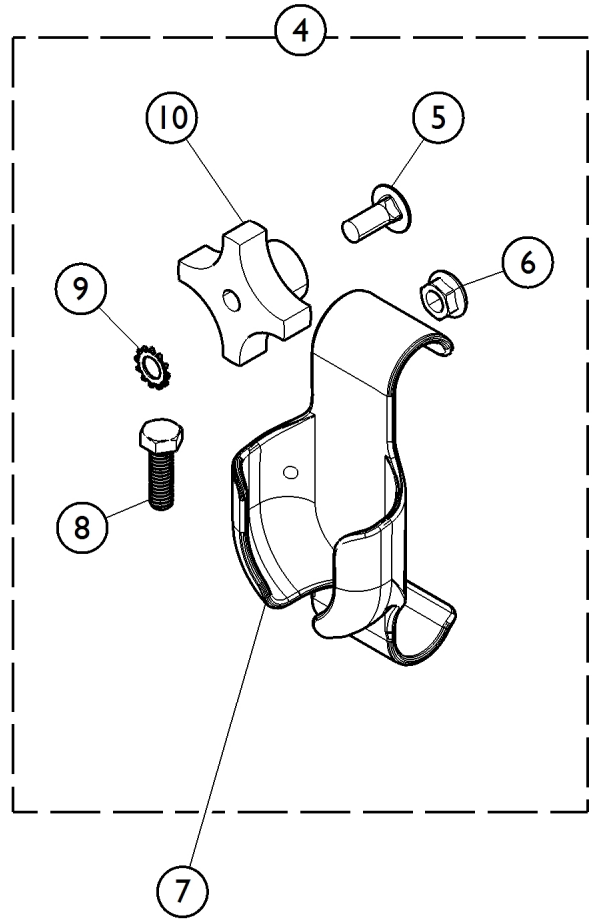

# Assist Bar and Rail Hardware

## Assist Bar and Rail Hardware

Item Number	Note	Part Number	Description	Quantity Per	
				Package	Assembly
1	A	1153370-NLA	Kit, Assist Bar/Rail Mounting Hardware	1	1
			NLA - Handle, Clamping	2	1
			NLA - Nut, Hex Keps (5/16-18)	2	1
4	B	1159610	Kit, Assist Bar Mounting Hardware	1	1
5			Screw, Round Head, Square Neck (5/16-18 x 3/4")	1	2
6			Nut, Hex Head, Flange (5/16-18)	1	2
7			Holster, Pendant	1	1
8			Bolt, Hex Head (5/16-18 x 1")	1	2
9			Lock Washer, External Tooth (5/16)	1	2
10			Knob, Phenolic (5/16-18)	1	2
			Loop (1" x 3")	1	1
			Label, Caution, Operation, AB French	1	2
			Instruction Sheet, Assist Bar	1	1
4	B	1153764	Kit, Assist Rail Mounting Hardware	1	1
5			Screw, Round Head, Square Neck (5/16-18 x 3/4")	1	2
6			Nut, Hex Head, Flange (5/16-18)	1	2
7			Holster, Pendant	1	1
8			Bolt, Hex Head (5/16-18 x 1")	1	2
9			Lock Washer, External Tooth (5/16)	1	2
10			Knob, Phenolic (5/16-18)	1	2
			Instruction Sheet, Assist Rail	1	1
7		1186847	Holster, Pendant	1	1