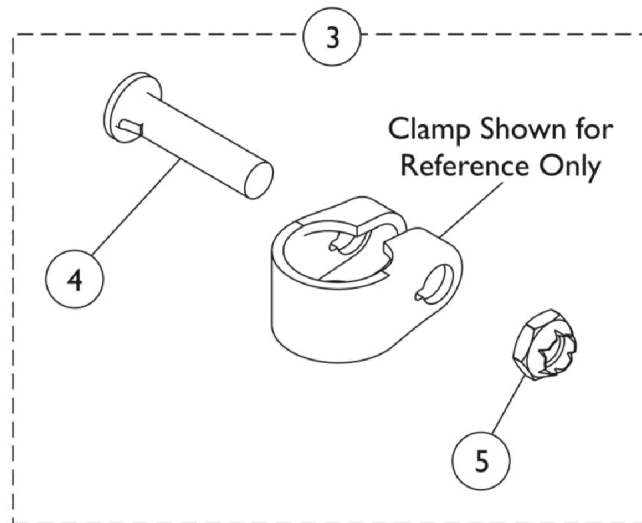

Clamp-On Style Wheel Locks

Removable Arm, SX5RC w/ 20" or 22" Rear Wheels only

Clamp-On Style Wheel Locks

Removable Arm, SX5RC w/ 20" or 22" Rear Wheels only

Item Number	Note	Part Number	Description	Quantity Per	
				Package	Assembly
1	E,F	1080332-NLA	NLA - Wheel Lock Assembly, Black - Right	1	1
1	E,F	1080333-NLA	NLA - Wheel Lock Assembly, Black - Left	1	1
1	D,E	8881181914	Wheel Lock Assembly, Color - Right	1	1
1	D,E	8881181915	Wheel Lock Assembly, Color - Left	1	1
2		47376X024	Tip, Rubber Wheel Lock Handle, Black	1	1
3	A	1030987	Hardware, Wheel Lock Attaching	1	1
4			Bolt, Lug (5/16-24 x 1-3/8")	1	2
5			Locknut (5/16-24)	1	2
	B,C	1048656	Kit, Wheel Lock Shoe Spacer	1	1
			Spacer, Wheel Lock Shoe (1-45/64")	1	1
			Screw, Set Socket Cup Point (#8-32 x 3/16")	1	2

NOTE: A - Includes items 4 and 5.
 B - Kit quantity covers one side only and used with 20" rear wheels only.
 C - Not Shown
 D - Specify 71P Silver Vein Frame Finish when ordering.
 E - Includes item 2.
 F - Chrome is No Longer Available. Order in quantity of 2 to match