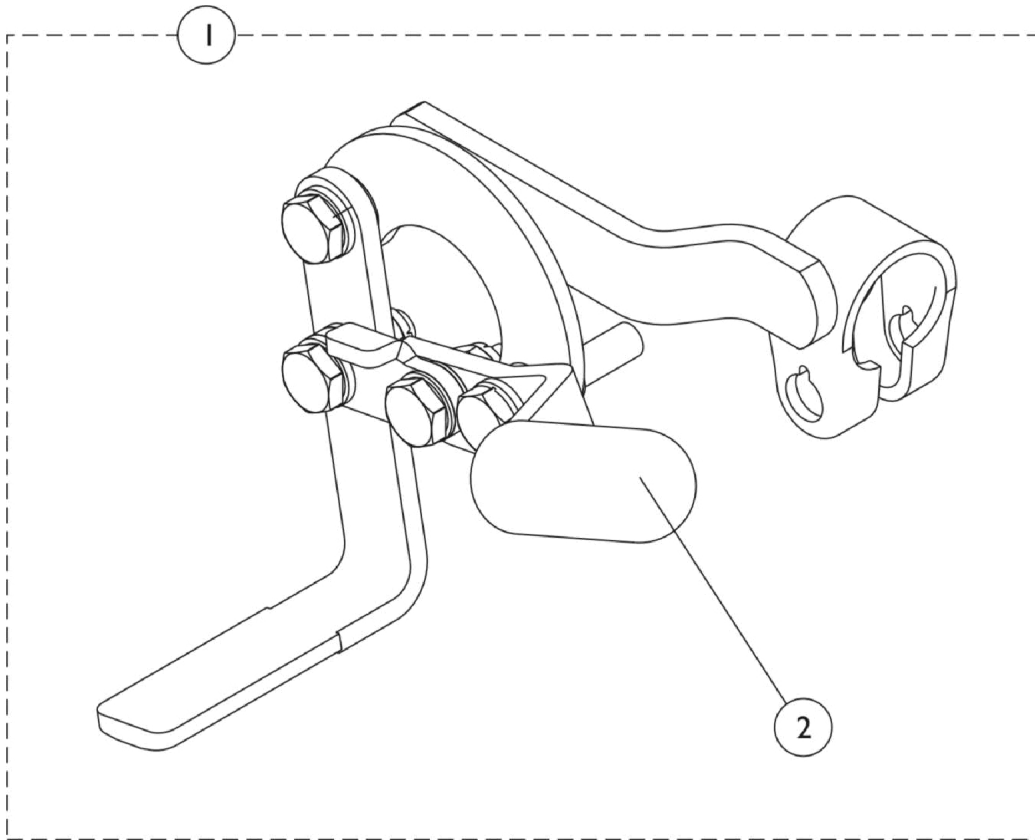

Clamp-On Style Wheel Locks

Removable Arm, SX5RC w/ 20" or 22" Rear Wheels only

Clamp-On Style Wheel Locks

Removable Arm, SX5RC w/ 20" or 22" Rear Wheels only

Item Number	Note	Part Number	Description	Quantity Per	
				Package	Assembly
1	E,F	1080332-NLA	NLA - Wheel Lock Assembly, Black - Right	1	1
1	E,F	1080333-NLA	NLA - Wheel Lock Assembly, Black - Left	1	1
1	D,E	8881181914	Wheel Lock Assembly, Color - Right	1	1
1	D,E	8881181915	Wheel Lock Assembly, Color - Left	1	1
2		47376X024	Tip, Rubber Wheel Lock Handle, Black	1	1
3	A	1030987	Hardware, Wheel Lock Attaching	1	1
4			Bolt, Lug (5/16-24 x 1-3/8")	1	2
5			Locknut (5/16-24)	1	2
	B,C	1048656	Kit, Wheel Lock Shoe Spacer	1	1
			Spacer, Wheel Lock Shoe (1-45/64")	1	1
			Screw, Set Socket Cup Point (#8-32 x 3/16")	1	2

NOTE: A - Includes items 4 and 5.
 B - Kit quantity covers one side only and used with 20" rear wheels only.
 C - Not Shown
 D - Specify 71P Silver Vein Frame Finish when ordering.
 E - Includes item 2.
 F - Chrome is No Longer Available. Order in quantity of 2 to match