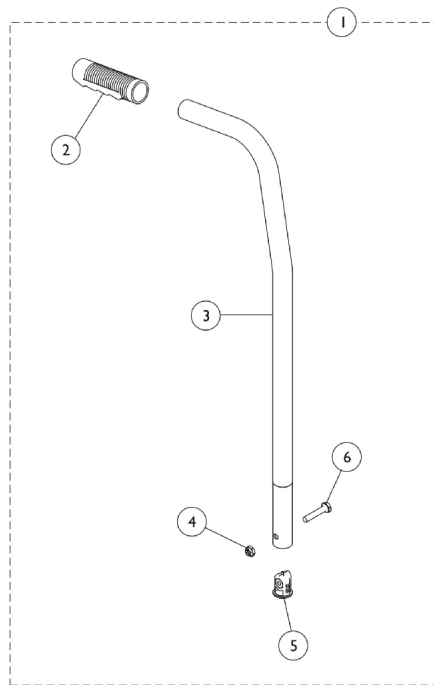

Back Canes - SX5

Back Canes - SX5 Only

Item Number	Note	Part Number	Description	Quantity Per	
				Package	Assembly
1	A	1110018-NLA	NLA - Back Cane Assembly, Chrome - Right/Left (16" H)	1	1
1	A,B	8881117026	Back Cane Assembly, Color - Right/Left (16" H)	1	1
1	A	1110020-NLA	NLA - Back Cane Assembly, Chrome - Right/Left (18" H)	1	1
1	A,B	8881181863	Back Cane Assembly, Color - Right/Left (18" H)	1	1
2		1021261	Grip, Hand (6")	1	1
3	C	1110008-NLA	NLA - Cane, Back, Chrome - Right/Left (16" H)	1	1
3	C	1110010-NLA	NLA - Cane, Back, Chrome - Right/Left (18" H)	1	1
4		1025195	Locknut (1/4-20)	1	1
5		1056551	Insert	1	1
6		1057955	Screw, Hex Head (1/4-20 x 1-1/4")	1	1

NOTE: A - Includes items 2-6.
 B - Specify 71P Silver Vein Frame finish when ordering.
 C - Back Cane is not available in color, order item #1.