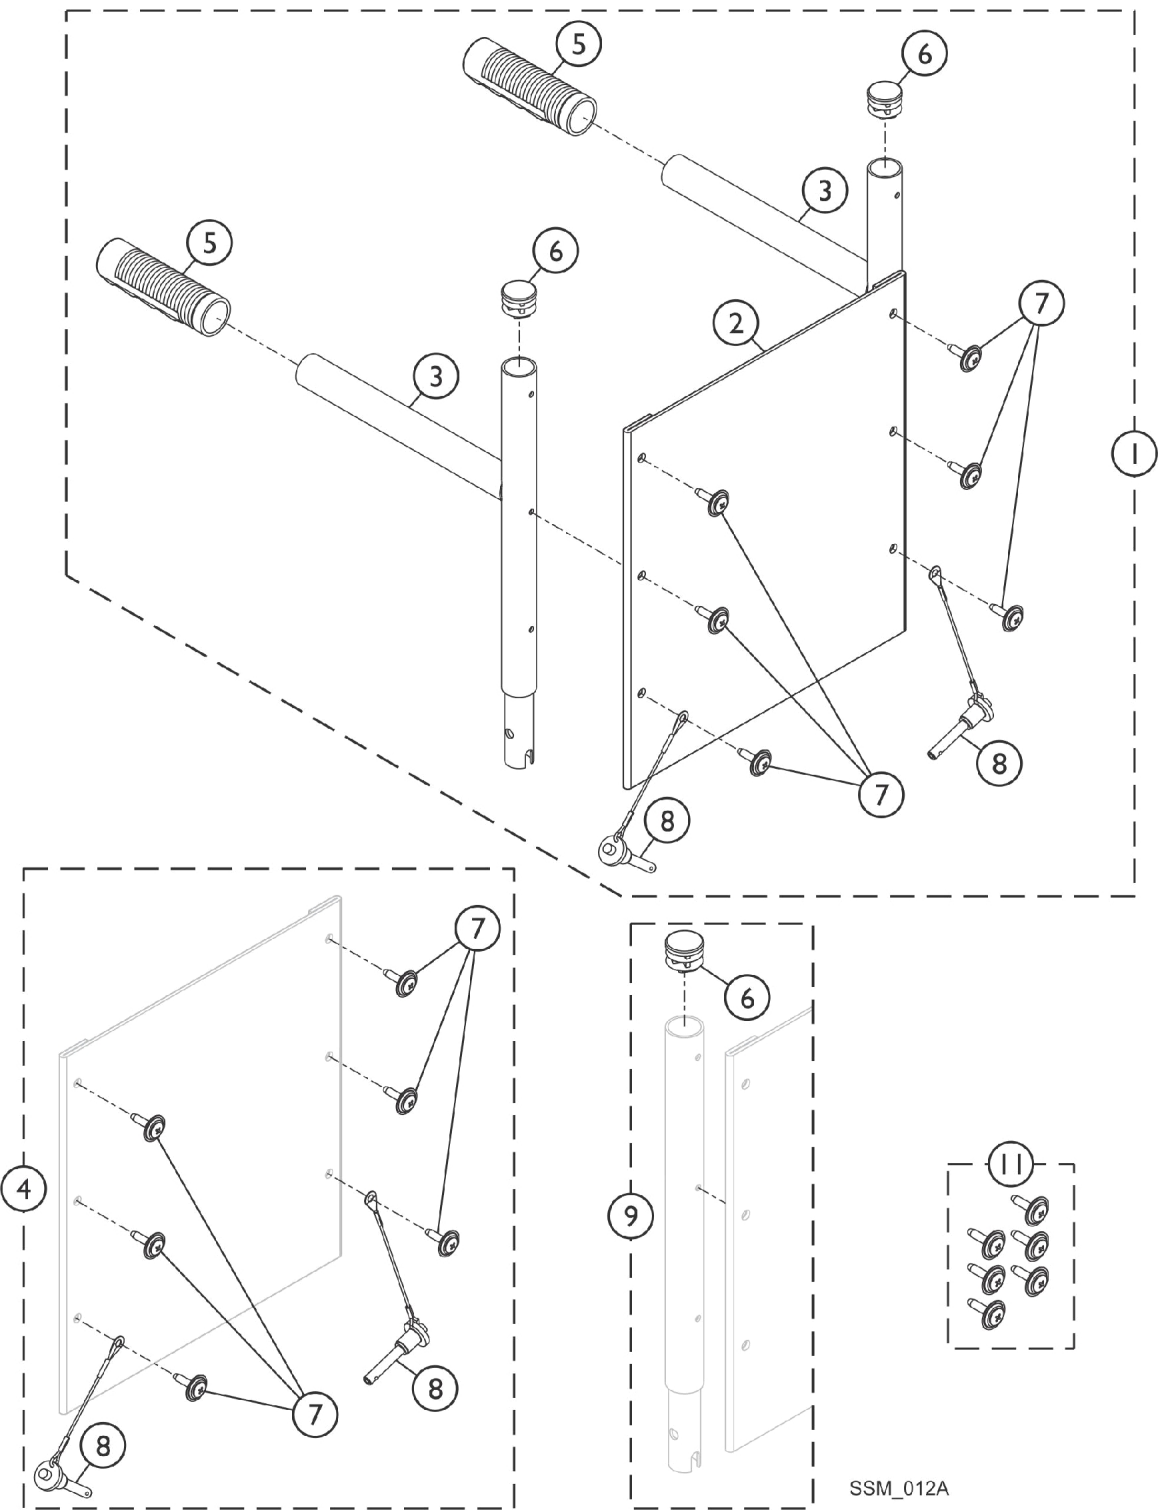

# Headrest and Push Handles - For Recliner Chairs Only - Chrome Finish

## Headrest and Push Handles - For Recliner Chairs Only - Chrome Finish

Item Number	Note	Part Number	Description	Quantity Per	
				Package	Assembly
1	A	1107053	Kit, Headrest with Handle Extension, Black (10" W)	1	1
1	A	1107052	Kit, Headrest with Handle Extension, Black (12" W)	1	1
1	A	1107051	Kit, Headrest with Handle Extension, Black (14" W)	1	1
2		1102536	Upholstery, Headrest (10" W)	1	1
2		1102535	Upholstery, Headrest (12" W)	1	1
2		1054627	Upholstery, Headrest, Recliner, Nylon, U240 (14" W)	1	1
2		1054628-NLA	NLA - Upholstery, Headrest, Recliner, Nylon, U240 (16" W)	1	1
3	B,F	1106218-NLA	NLA - Headrest Extension Tube Assembly with Handle, Chrome	1	2
4	C	1107050	Hardware, Attaching	1	1
5		1021261	Grip, Hand (6")	1	2
6		1027095	Plug Button, Black (7/8")	1	2
7		1076284	Screw w/ Washer (#10 x 7/8")	1	6
8		1045470	Pin, Quick Release with Lanyard	1	2
9	D	1054595-NLA	NLA - Headrest Extension Tube Assembly, Black	1	1
10	E	1102538	Cushion, Headrest (10" W)	1	1
10	E	1102537	Cushion, Headrest (12" W)	1	1
10	E	1054894	Cushion, Headrest (14" W)	1	1
10	E	1054896	Cushion, Headrest (16" W)	1	1
11		1030441	Package, Headrest Upholstery, Screws w/ Washers (#10 x 7/8")	6	1

NOTE: A - Includes items 2-4.  
B - Includes Headrest Extension Tube w/ Handle and items 5 and 6.  
C - Includes items 7 and 8.  
D - Includes Headrest Extension Tube and item 6.  
E - Not Shown  
F - No Longer Available. See Category titled "Accessories - Recliner Headrest & Push Handles - Color Finish" and order item #1 part number 8881182764 as a replacement.