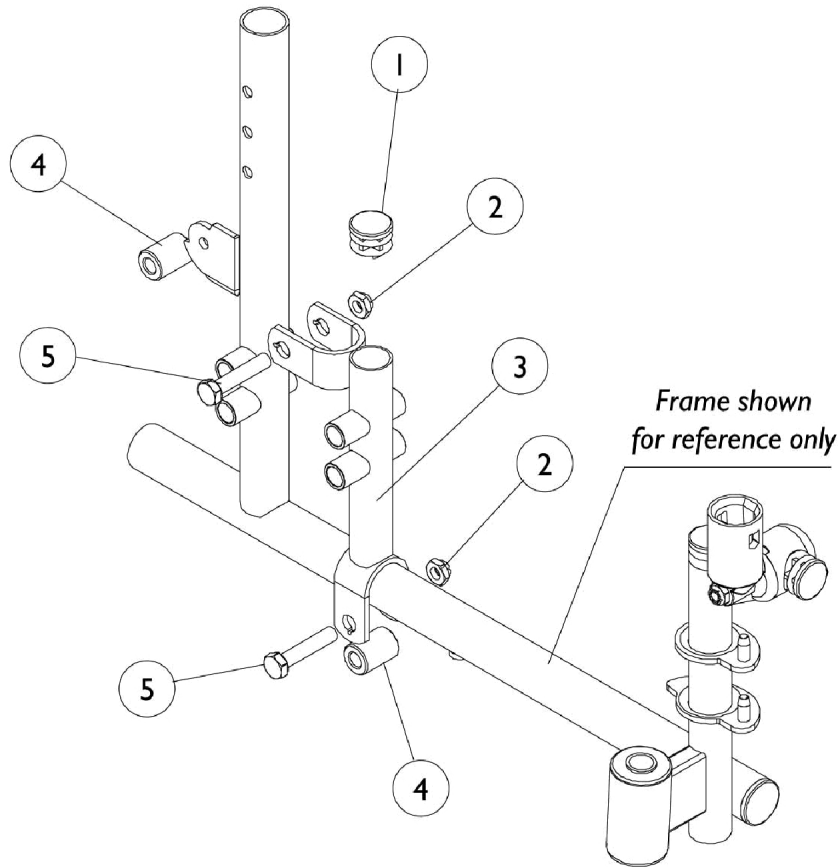

# 1" Forward Rear Wheel Positioner

## 14" Deep Non-Reclining Chairs Only

Item Number	Note	Part Number	Description	Quantity Per	
				Package	Assembly
1		1027095	Plug Button, Black (7/8")	1	1
2		7930363-NLA	NLA - Package, Locknut (5/16"-24)	25	2
3	D	1101940-NLA	NLA - Bracket, Forward, Chrome - Right (1")	1	1
3	D	1101941-NLA	NLA - Bracket, Forward, Chrome - Left (1")	1	1
4		1102577	Spacer, Black (5/16 x 11/16 x 15/16")	1	2
5		11239X001	Screw, Hex Head (5/16-24 x 1-1/2")	1	2
	A,B,C	1101942	Hardware, Forward Option	2	1
NOTE: A - Not Shown B - Anti-Tippers must be used with 1" Forward Rear Wheel Positioner. See category titled, "Accessories." Wheel Lock Shoe Spacer is needed with rear wheels. See category titled, "Wheel Lock - Conventional Arms." C - Includes items 1, 2, 4, and 5. D - Item #3 is not available for color frame models.					