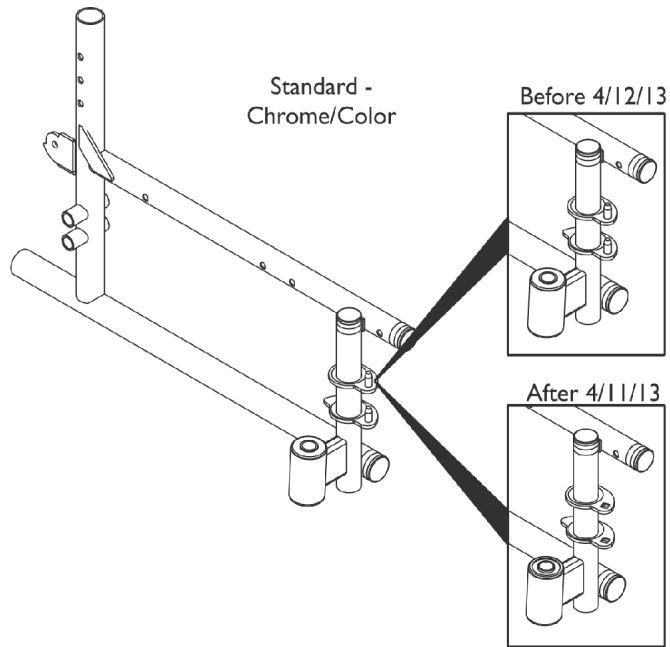

# Frames without Hardware

## Standard

Side	Chrome	Color
10" Deep - Right	1100935-NLA	8881100933
	See Note(s) B1, B	See Note(s) B, B1, A
10" Deep - Left	1100936-NLA	8881100934
	See Note(s) B1, B	See Note(s) B1, B, A
12" Deep - Right	1100939-NLA	8881100937
	See Note(s) B1, B	See Note(s) B1, B, A
12" Deep - Left	1100940-NLA	8881100938
	See Note(s) B1, B	See Note(s) B, A, B1
14" Deep - Right	1100943-NLA	8881100941
	See Note(s) B1, B	See Note(s) B, B1, A
14" Deep - Left	1100944-NLA	8881100942
	See Note(s) B, B1	See Note(s) B, B1, A

## Adjustable Angle Back

Side	Chrome	Color
10" Deep - Right	1100959-NLA	8881100957
	See Note(s) B1, B	See Note(s) B1, B, A
10" Deep - Left	1100960-NLA	8881100958
	See Note(s) B1, B	See Note(s) B1, B, A
12" Deep - Right	1100963-NLA	8881100961
	See Note(s) B1, B	See Note(s) B1, B, A
12" Deep - Left	1100964-NLA	8881100962
	See Note(s) B1, B	See Note(s) B1, B, A
14" Deep - Right	1100967-NLA	8881100965
	See Note(s) B1, B	See Note(s) B1, B, A
14" Deep - Left	1100968-NLA	8881100966
	See Note(s) B1, B	See Note(s) B1, A, B