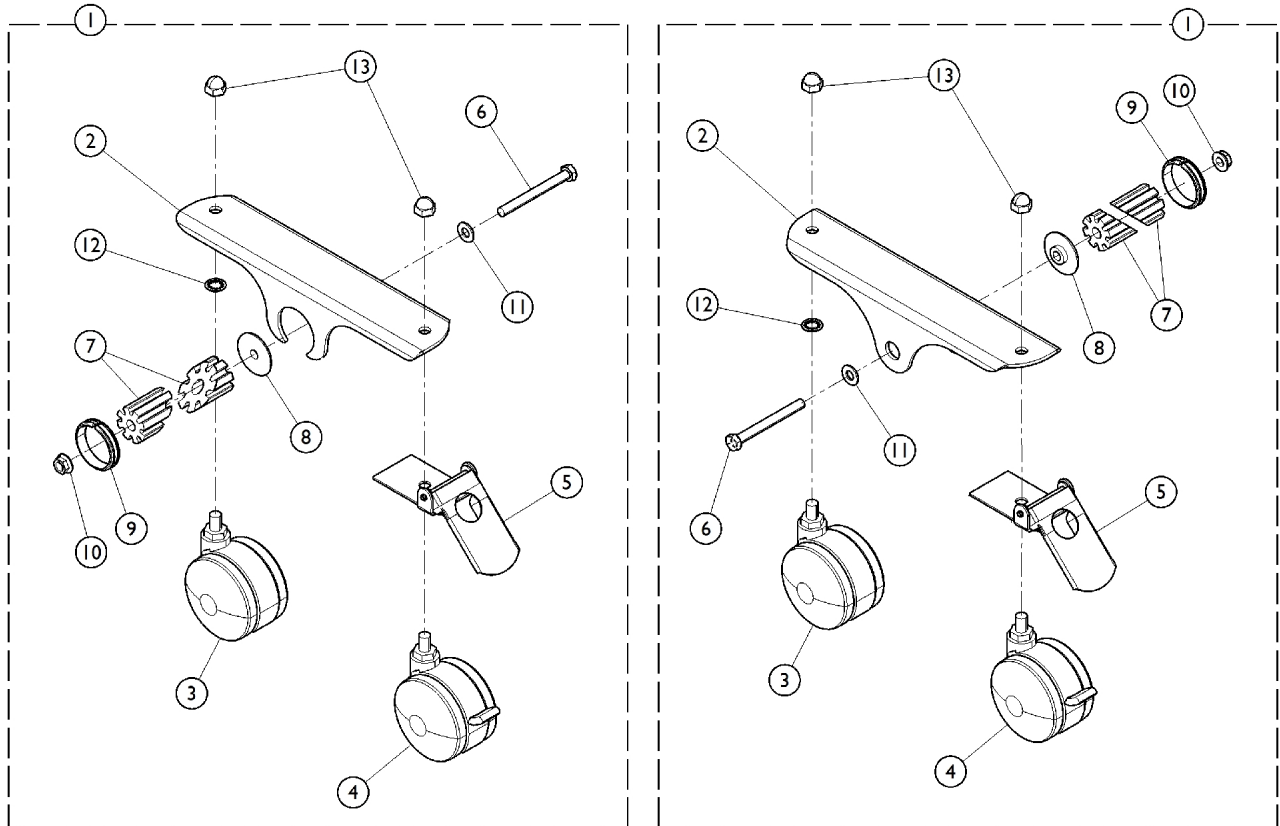

Dual Steering and Non-Steering Caster Assembly

Dual Steering and Non-Steering Caster Assembly

Item Number	Note	Part Number	Description	Quantity Per	
				Package	Assembly
1	A	1147607	Dual Caster Steering Assembly - Right (3")	1	1
2		1147606	Bracket, Caster - Painted	1	1
3		1147526	Caster, Non-Locking (3")	1	1
4		1147527	Caster, Locking (3")	1	1
5		1153746-NLA	NLA - Steering Bracket Assembly	1	1
6		1186906-NLA	NLA - Screw, Hex Head (5/16 x 3")	1	1
7		1143736-NLA	NLA - Bushing, Wedge - Lower Leg	2	1
8		1152558-NLA	NLA - Washer, Plastic	1	1
9		1147513-NLA	NLA - Dual Trim, Caster Bracket	1	1
10		1186907-NLA	NLA - Nut, Hex Head, Flange (5/16-18)	1	1
11		1186908-NLA	NLA - Washer, Plain (.370 x .868 x .064)	1	1
12		1152559	Washer, Lock, Internal Tooth	1	1
13		1147523-NLA	NLA - Nut, Acorn	1	2
1	A	1147608	Dual Caster Steering Assembly - Left (3")	1	1
2		1147606	Bracket, Caster - Painted	1	1
3		1147526	Caster, Non-Locking (3")	1	1
4		1147527	Caster, Locking (3")	1	1
5		1153746-NLA	NLA - Steering Bracket Assembly	1	1
6		1186906-NLA	NLA - Screw, Hex Head (5/16 x 3")	1	1
7		1143736-NLA	NLA - Bushing, Wedge - Lower Leg	2	1
8		1152558-NLA	NLA - Washer, Plastic	1	1
9		1147513-NLA	NLA - Dual Trim, Caster Bracket	1	1
10		1186907-NLA	NLA - Nut, Hex Head, Flange (5/16-18)	1	1
11		1186908-NLA	NLA - Washer, Plain (.370 x .868 x .064)	1	1
12		1152559	Washer, Lock, Internal Tooth	1	1
13		1147523-NLA	NLA - Nut, Acorn	1	2
	B,C	1147533-NLA	NLA - Dual Non-Steering Caster Assembly - Right (3")	1	1
	B,D	1156581-NLA	NLA - Dual Non-Steering Caster Assembly - Left (3")	1	1

NOTE: A - Kit includes items 2 - 13.
 B - Not Shown. Includes items 2-4 and 6-13. Steering Bracket item #5 is not included.
 C - Part number 1147533 is no longer available. Use part number 1147607 as a replacement.
 D - Part number 1156581 is no longer available. Use part number 1147608 as a replacement.