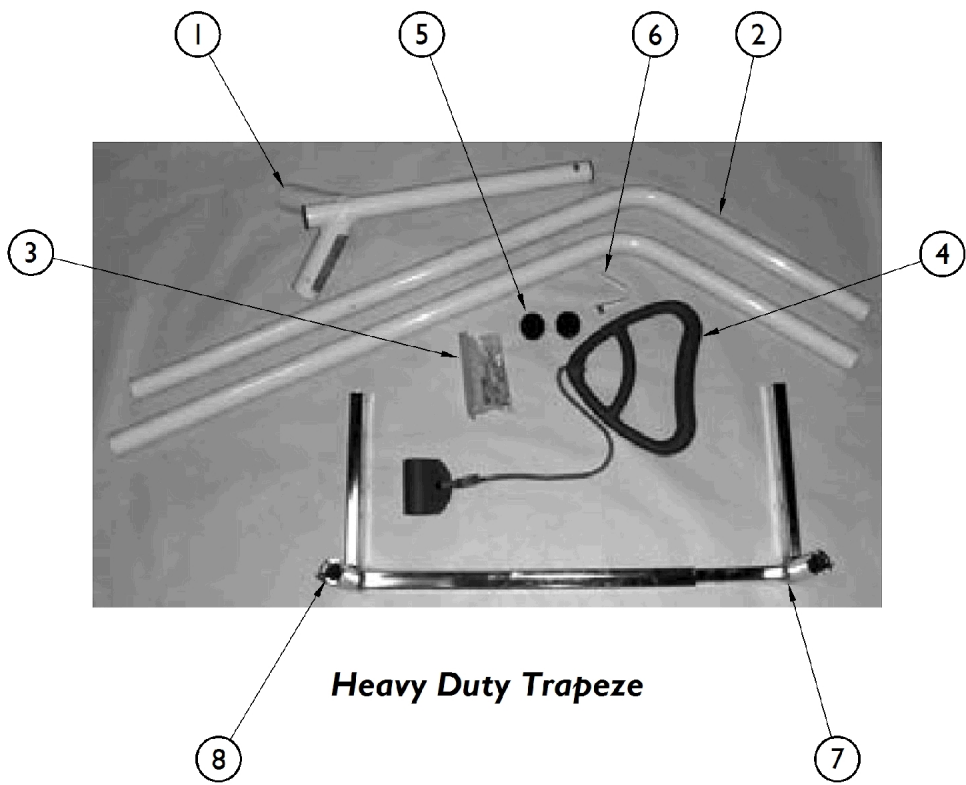

Trapeze

Standard Trapeze

Heavy Duty Trapeze

Trapeze

Item Number	Note	Part Number	Description	Quantity Per	
				Package	Assembly
1	A	IHCSTRP-NLA	NLA - Standard Trapeze	1	1
2		1153383-NLA	NLA - Standard Trapeze Bar	1	1
3		1146345-NLA	NLA - Plug Button, Round, Black (1-1/2")	1	1
4		1147186-NLA	NLA - Button, Snap	1	1
5	C	1153381-NLA	NLA - Kit, Hardware - Standard Trapeze	1	1
6			NLA - Lock Nut, Purple Insert (1/4-20)	2	1
7			Washer (3/4 x 1 x 11/64)	2	1
8		1147563-NLA	Handle, Trapeze Bar	1	1
9	D	1147610-NLA	NLA - Bracket, Mounting, Trapeze - Right	1	1
10	D	1147611-NLA	NLA - Bracket, Mounting, Trapeze - Left	1	1
11	E	1152551	Wireform, Trapeze - 80" (14-7/16")	1	1
12	B	IHCSTRPHD	Heavy Duty Trapeze	1	1
13		1153384-NLA	NLA - Boom, Heavy Duty Trapeze	1	1
14		1147211-NLA	NLA - Heavy Duty Trapeze Bar	1	2
15	C	1153382-NLA	NLA - Kit, Hardware - Heavy Duty Trapeze	1	1
16			Screw, Hex Head Cap (1/4-20 x 2-1/4")	2	1
17			NLA - Lock Nut, Purple Insert (1/4-20)	2	1
18		1147563	Handle, Trapeze Bar	1	1
19		1146345	NLA - Plug Button, Round, Black (1-1/2")	1	2
20		1147186	NLA - Button, Snap	1	2
21	D	1147610-NLA	NLA - Bracket, Mounting, Trapeze - Right	1	1
22	D	1147611-NLA	NLA - Bracket, Mounting, Trapeze - Left	1	1
23	E	1152551	Wireform, Trapeze - 80" (14-7/16")	1	1
NOTE: A - Includes items 1 - 8. B - Includes items 1 - 9. C - Includes (2) Screws and (2) Lock Nuts (2). D - Order as a pair only. E - Not shown in pictures.					