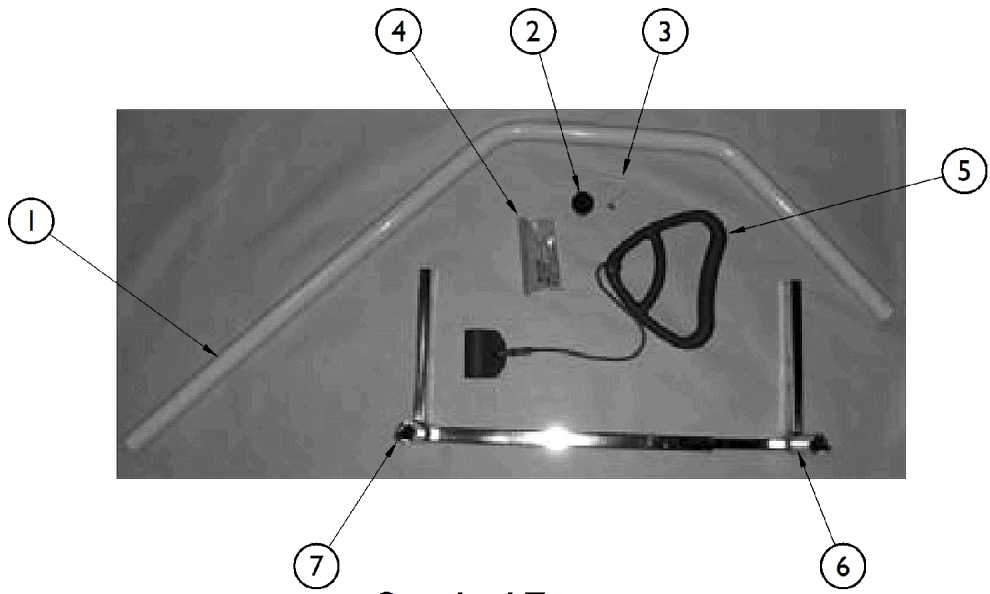

Trapeze

Standard Trapeze

Heavy Duty Trapeze

Trapeze

Item Number	Note	Part Number	Description	Quantity Per	
				Package	Assembly
1	A	IHCSTRP-NLA	NLA - Standard Trapeze	1	1
2		1153383-NLA	NLA - Standard Trapeze Bar	1	1
3		1146345-NLA	NLA - Plug Button, Round, Black (1-1/2")	1	1
4		1147186-NLA	NLA - Button, Snap	1	1
5	C	1153381-NLA	NLA - Kit, Hardware - Standard Trapeze	1	1
6			NLA - Lock Nut, Purple Insert (1/4-20)	2	1
7			Washer (3/4 x 1 x 11/64)	2	1
8		1147563-NLA	Handle, Trapeze Bar	1	1
9	D	1147610-NLA	NLA - Bracket, Mounting, Trapeze - Right	1	1
10	D	1147611-NLA	NLA - Bracket, Mounting, Trapeze - Left	1	1
11	E	1152551	Wireform, Trapeze - 80" (14-7/16")	1	1
12	B	IHCSTRPHD	Heavy Duty Trapeze	1	1
13		1153384-NLA	NLA - Boom, Heavy Duty Trapeze	1	1
14		1147211-NLA	NLA - Heavy Duty Trapeze Bar	1	2
15	C	1153382-NLA	NLA - Kit, Hardware - Heavy Duty Trapeze	1	1
16			Screw, Hex Head Cap (1/4-20 x 2-1/4")	2	1
17			NLA - Lock Nut, Purple Insert (1/4-20)	2	1
18		1147563	Handle, Trapeze Bar	1	1
19		1146345	NLA - Plug Button, Round, Black (1-1/2")	1	2
20		1147186	NLA - Button, Snap	1	2
21	D	1147610-NLA	NLA - Bracket, Mounting, Trapeze - Right	1	1
22	D	1147611-NLA	NLA - Bracket, Mounting, Trapeze - Left	1	1
23	E	1152551	Wireform, Trapeze - 80" (14-7/16")	1	1
NOTE: A - Includes items 1 - 8. B - Includes items 1 - 9. C - Includes (2) Screws and (2) Lock Nuts (2). D - Order as a pair only. E - Not shown in pictures.					