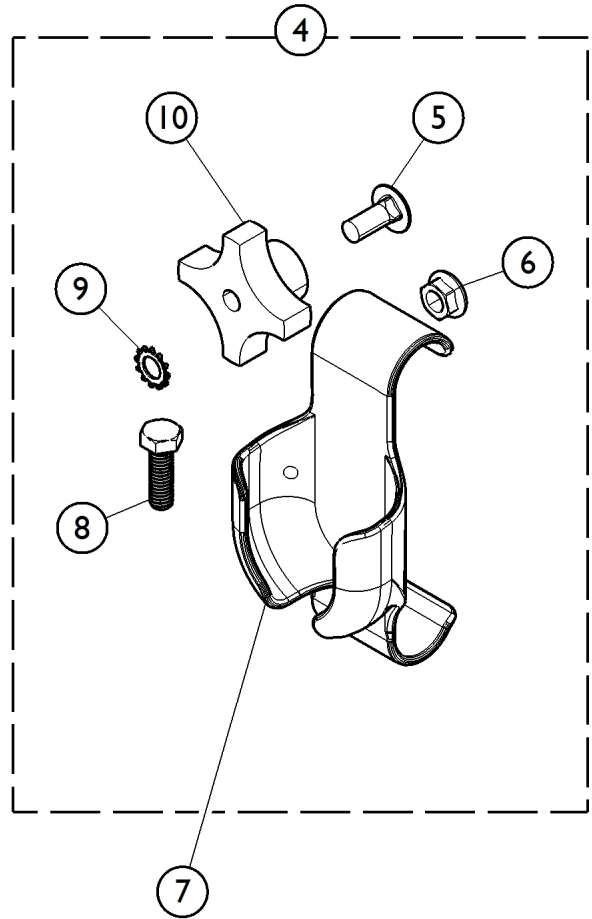

Assist Bar and Rail Hardware

Assist Bar and Rail Hardware

Item Number	Note	Part Number	Description	Quantity Per	
				Package	Assembly
1	A	1153370-NLA	Kit, Assist Bar/Rail Mounting Hardware	1	1
2			NLA - Handle, Clamping	2	1
3			NLA - Nut, Hex Keps (5/16-18)	2	1
4	B	1159610	Kit, Assist Bar Mounting Hardware	1	1
5			Screw, Round Head, Square Neck (5/16-18 x 3/4")	1	2
6			Nut, Hex Head, Flange (5/16-18)	1	2
7			Holster, Pendant	1	1
8			Bolt, Hex Head (5/16-18 x 1")	1	2
9			Lock Washer, External Tooth (5/16)	1	2
10			Knob, Phenolic (5/16-18)	1	2
			Loop (1" x 3")	1	1
			Label, Caution, Operation, AB French	1	2
			Instruction Sheet, Assist Bar	1	1
4	B	1153764	Kit, Assist Rail Mounting Hardware	1	1
5			Screw, Round Head, Square Neck (5/16-18 x 3/4")	1	2
6			Nut, Hex Head, Flange (5/16-18)	1	2
7			Holster, Pendant	1	1
8			Bolt, Hex Head (5/16-18 x 1")	1	2
9			Lock Washer, External Tooth (5/16)	1	2
10			Knob, Phenolic (5/16-18)	1	2
			Instruction Sheet, Assist Rail	1	1
7		1186847	Holster, Pendant	1	1