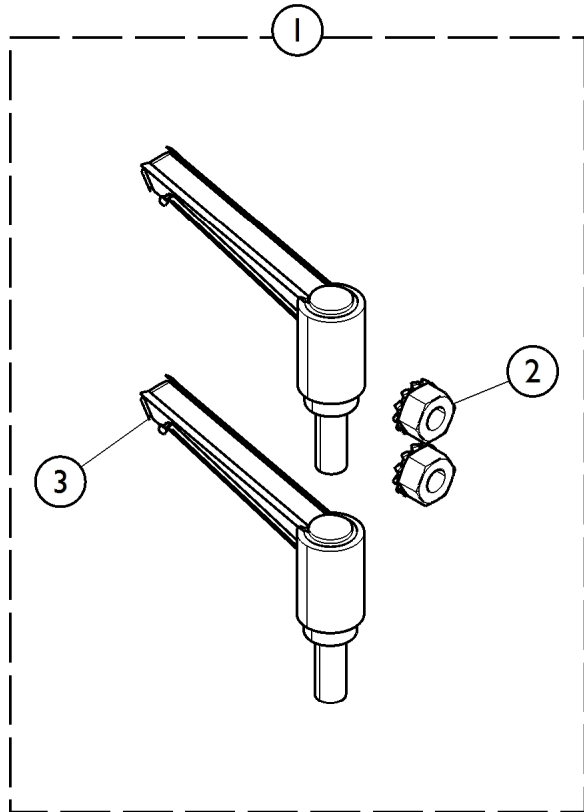

Assist Bar and Rail Hardware

Assist Bar and Rail Hardware

Item Number	Note	Part Number	Description	Quantity Per	
				Package	Assembly
1	A	1153370-NLA	Kit, Assist Bar/Rail Mounting Hardware	1	1
2			NLA - Handle, Clamping	2	1
3			NLA - Nut, Hex Keps (5/16-18)	2	1
4	B	1159610	Kit, Assist Bar Mounting Hardware	1	1
5			Screw, Round Head, Square Neck (5/16-18 x 3/4")	1	2
6			Nut, Hex Head, Flange (5/16-18)	1	2
7			Holster, Pendant	1	1
8			Bolt, Hex Head (5/16-18 x 1")	1	2
9			Lock Washer, External Tooth (5/16)	1	2
10			Knob, Phenolic (5/16-18)	1	2
			Loop (1" x 3")	1	1
			Label, Caution, Operation, AB French	1	2
			Instruction Sheet, Assist Bar	1	1
4	B	1153764	Kit, Assist Rail Mounting Hardware	1	1
5			Screw, Round Head, Square Neck (5/16-18 x 3/4")	1	2
6			Nut, Hex Head, Flange (5/16-18)	1	2
7			Holster, Pendant	1	1
8			Bolt, Hex Head (5/16-18 x 1")	1	2
9			Lock Washer, External Tooth (5/16)	1	2
10			Knob, Phenolic (5/16-18)	1	2
			Instruction Sheet, Assist Rail	1	1
7		1186847	Holster, Pendant	1	1