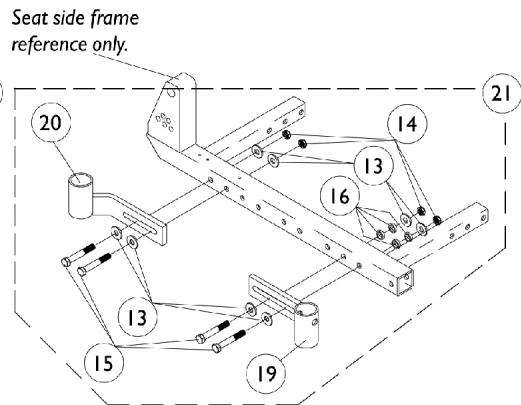

Armrest Assembly

Non-Flip Back Arms (Before 10/15/98)

Basic Tilt and Tilt Only

14" Deep chairs only.

Armrest Assembly

Non-Flip Back Arms (Before 10/15/98)

Basic Tilt and Tilt Only

Item Number	Note	Part Number	Description	Quantity Per	
				Package	Assembly
1		1041522	Arm Tube Assembly w/ Plug Buttons, Full Length, Black - Right/Left	1	1
1		1070859	Arm Tube Assembly w/ Plug Buttons, Desk Length, Black - Right/Left	1	1
2	A	1117328	Kit, Arm Pad w/ Screws, Full Length, Urethane Waterfall, Black (13" L x 2-5/8" W)	1	1
2		1110818	Kit, Arm Pad w/ Screws, Full Length, Urethane Waterfall, Black (13" L x 2-5/8" W) (Pair)	2	1
2	A	1117327	Kit, Arm Pad w/ Screws, Desk Length, Urethane Waterfall, Black (9" L x 2-5/8" W)	1	1
2		1110817	Kit, Arm Pad w/ Screws, Desk Length, Urethane Waterfall, Black (9" L x 2-5/8" W) (Pair)	2	1
3		1027095	Plug Button, Black (7/8")	1	2
4		1055949	Package, Screw, Phillips Pan Head (#10-32 x 1-3/8")	2	1
4	B	1094270-NLA	NLA - Package, Screw, Phillips Pan Head (#10-32 x 1-1/4")	2	1
5		1090768	Kit, Lock Handle w/Rivets (Pair)	2	1
6		47471X074	Spring, Arm Lock	1	1
7		1028594	Pin, Arm Lock, Black	1	1
8		1032245	Grip, Foam Hand (6-7/8" L)	1	1
9		1018225	Spring, Torsion with Button Lock	1	1
10		1028645	Rivet	1	6
11		1064130-NLA	NLA - Guard, Clothing	1	1
12		1035065	Cover, Clothing Guard w/ Pocket, FXDESK & ADJFULL/ADJDESK	1	1
13		0050406	Washer, Flat (1/4 x 5/8 x 1/16")	1	8
14		7930333	Locknut (1/4-20)	25	4
15		1024793-NLA	NLA - Screw, Hex Head (1/4-20 x 1-3/4")	1	4
16		0050506-NLA	NLA - Lockwasher, High Collar, Split (1/4")	1	4
	C	See Chart	Armrest Assembly - 14-15" Deep	1	1

Item Number	17	17	18	19	20	21
Description	Arm Tube with Arm Pad Full Length	Arm Tube with Arm Pad Desk Length	Arm Base Assembly	Armrest Socket Front	Armrest Socket Rear	Armrest Mounting Hardware
14" Deep Right	1110821-NLA See Note(s) A	1110819-NLA See Note(s) A	1072943-NLA	1072951-NLA	0121602-NLA	1072949