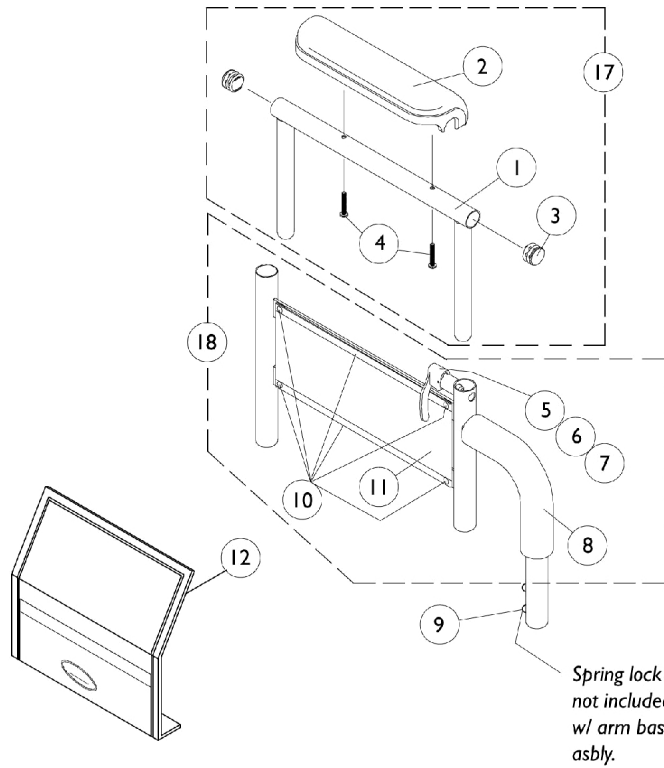

Armrest Assembly

Non-Flip Back Arms (Before 10/15/98)

Basic Tilt and Tilt Only

14" Deep chairs only.

Armrest Assembly

Non-Flip Back Arms (Before 10/15/98)

Basic Tilt and Tilt Only

Item Number	Note	Part Number	Description	Quantity Per	
				Package	Assembly
1		1041522	Arm Tube Assembly w/ Plug Buttons, Full Length, Black - Right/Left	1	1
1		1070859	Arm Tube Assembly w/ Plug Buttons, Desk Length, Black - Right/Left	1	1
2	A	1117328	Kit, Arm Pad w/ Screws, Full Length, Urethane Waterfall, Black (13" L x 2-5/8" W)	1	1
2		1110818	Kit, Arm Pad w/ Screws, Full Length, Urethane Waterfall, Black (13" L x 2-5/8" W) (Pair)	2	1
2	A	1117327	Kit, Arm Pad w/ Screws, Desk Length, Urethane Waterfall, Black (9" L x 2-5/8" W)	1	1
2		1110817	Kit, Arm Pad w/ Screws, Desk Length, Urethane Waterfall, Black (9" L x 2-5/8" W) (Pair)	2	1
3		1027095	Plug Button, Black (7/8")	1	2
4		1055949	Package, Screw, Phillips Pan Head (#10-32 x 1-3/8")	2	1
4	B	1094270-NLA	NLA - Package, Screw, Phillips Pan Head (#10-32 x 1-1/4")	2	1
5		1090768	Kit, Lock Handle w/Rivets (Pair)	2	1
6		47471X074	Spring, Arm Lock	1	1
7		1028594	Pin, Arm Lock, Black	1	1
8		1032245	Grip, Foam Hand (6-7/8" L)	1	1
9		1018225	Spring, Torsion with Button Lock	1	1
10		1028645	Rivet	1	6
11		1064130-NLA	NLA - Guard, Clothing	1	1
12		1035065	Cover, Clothing Guard w/ Pocket, FXDESK & ADJFULL/ADJDESK	1	1
13		0050406	Washer, Flat (1/4 x 5/8 x 1/16")	1	8
14		7930333	Locknut (1/4-20)	25	4
15		1024793-NLA	NLA - Screw, Hex Head (1/4-20 x 1-3/4")	1	4
16		0050506-NLA	NLA - Lockwasher, High Collar, Split (1/4")	1	4
	C	See Chart	Armrest Assembly - 14-15" Deep	1	1

Item Number	17	17	18	19	20	21
Description	Arm Tube with Arm Pad Full Length	Arm Tube with Arm Pad Desk Length	Arm Base Assembly	Armrest Socket Front	Armrest Socket Rear	Armrest Mounting Hardware
14" Deep Right	1110821-NLA See Note(s) A	1110819-NLA See Note(s) A	1072943-NLA	1072951-NLA	0121602-NLA	1072949