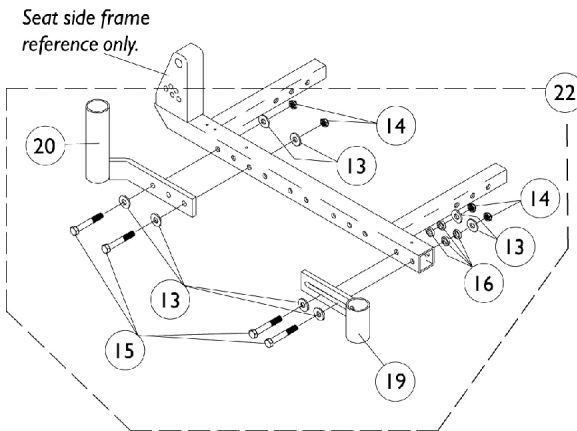

Armrest Assembly

Non-Flip Back Arms (Before 10/15/98)

Basic Tilt and Tilt Only

14" Deep chairs only.

Armrest Assembly

Non-Flip Back Arms (Before 10/15/98)

Basic Tilt and Tilt Only

Item Number	Note	Part Number	Description	Quantity Per	
				Package	Assembly
1		1041522	Arm Tube Assembly w/ Plug Buttons, Full Length, Black - Right/Left	1	1
1		1070859	Arm Tube Assembly w/ Plug Buttons, Desk Length, Black - Right/Left	1	1
2	A	1117328	Kit, Arm Pad w/ Screws, Full Length, Urethane Waterfall, Black (13" L x 2-5/8" W)	1	1
2		1110818	Kit, Arm Pad w/ Screws, Full Length, Urethane Waterfall, Black (13" L x 2-5/8" W) (Pair)	2	1
2	A	1117327	Kit, Arm Pad w/ Screws, Desk Length, Urethane Waterfall, Black (9" L x 2-5/8" W)	1	1
2		1110817	Kit, Arm Pad w/ Screws, Desk Length, Urethane Waterfall, Black (9" L x 2-5/8" W) (Pair)	2	1
3		1027095	Plug Button, Black (7/8")	1	2
4		1055949	Package, Screw, Phillips Pan Head (#10-32 x 1-3/8")	2	1
4	B	1094270-NLA	NLA - Package, Screw, Phillips Pan Head (#10-32 x 1-1/4")	2	1
5		1090768	Kit, Lock Handle w/Rivets (Pair)	2	1
6		47471X074	Spring, Arm Lock	1	1
7		1028594	Pin, Arm Lock, Black	1	1
8		1032245	Grip, Foam Hand (6-7/8" L)	1	1
9		1018225	Spring, Torsion with Button Lock	1	1
10		1028645	Rivet	1	6
11		1064130-NLA	NLA - Guard, Clothing	1	1
12		1035065	Cover, Clothing Guard w/ Pocket, FXDESK & ADJFULL/ADJDESK	1	1
13		0050406	Washer, Flat (1/4 x 5/8 x 1/16")	1	8
14		7930333	Locknut (1/4-20)	25	4
15		1024793-NLA	NLA - Screw, Hex Head (1/4-20 x 1-3/4")	1	4
16		0050506-NLA	NLA - Lockwasher, High Collar, Split (1/4")	1	4
	C	See Chart	Armrest Assembly - 14-15" Deep	1	1

Item Number	17	17	18	19	20	21
Description	Arm Tube with Arm Pad Full Length	Arm Tube with Arm Pad Desk Length	Arm Base Assembly	Armrest Socket Front	Armrest Socket Rear	Armrest Mounting Hardware
14" Deep Right	1110821-NLA See Note(s) A	1110819-NLA See Note(s) A	1072943-NLA	1072951-NLA	0121602-NLA	1072949