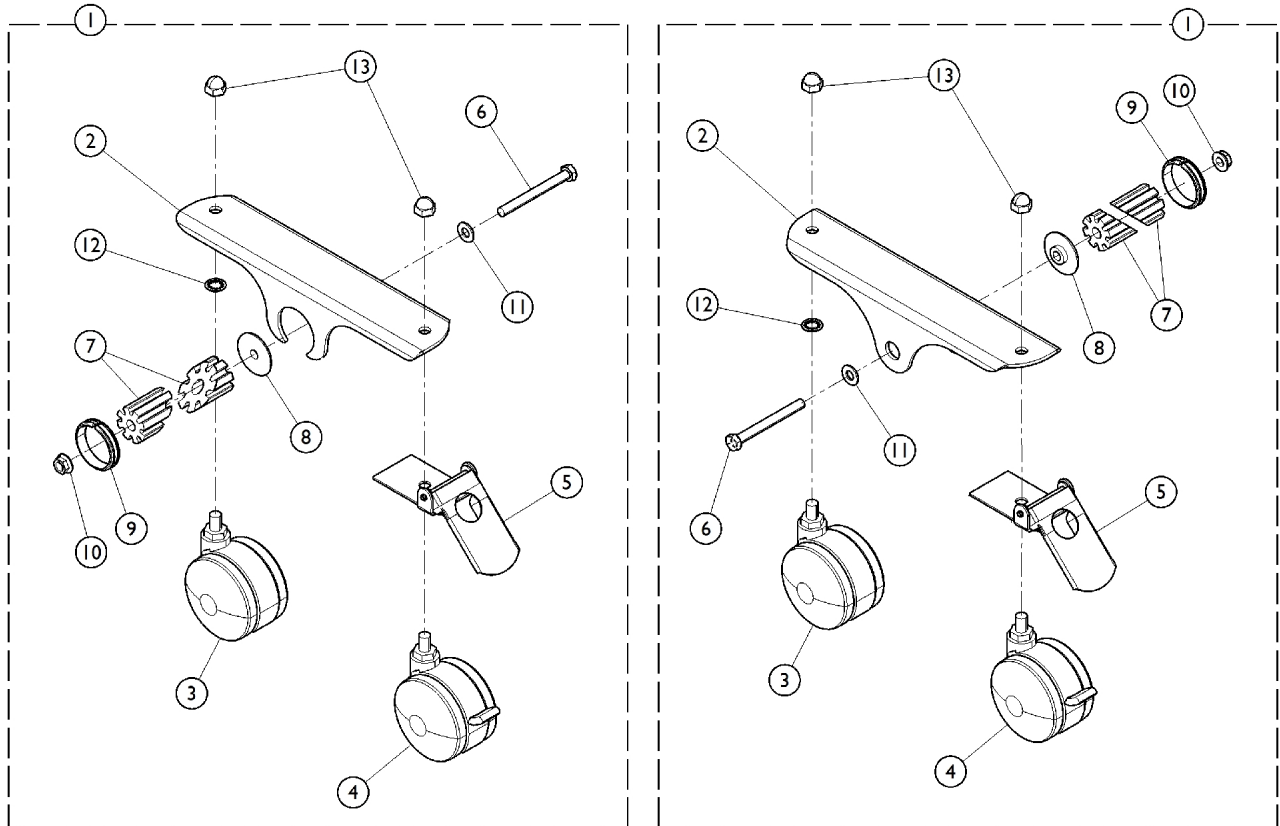

Dual Steering and Non-Steering Caster Assembly

Dual Steering and Non-Steering Caster Assembly

Item Number	Note	Part Number	Description	Quantity Per	
				Package	Assembly
1	A	1147607	Dual Caster Steering Assembly - Right (3")	1	1
2		1147606	Bracket, Caster - Painted	1	1
3		1147526	Caster, Non-Locking (3")	1	1
4		1147527	Caster, Locking (3")	1	1
5		1153746-NLA	NLA - Steering Bracket Assembly	1	1
6		1186906-NLA	NLA - Screw, Hex Head (5/16 x 3")	1	1
7		1143736-NLA	NLA - Bushing, Wedge - Lower Leg	2	1
8		1152558-NLA	NLA - Washer, Plastic	1	1
9		1147513-NLA	NLA - Dual Trim, Caster Bracket	1	1
10		1186907-NLA	NLA - Nut, Hex Head, Flange (5/16-18)	1	1
11		1186908-NLA	NLA - Washer, Plain (.370 x .868 x .064)	1	1
12		1152559	Washer, Lock, Internal Tooth	1	1
13		1147523-NLA	NLA - Nut, Acorn	1	2
1	A	1147608	Dual Caster Steering Assembly - Left (3")	1	1
2		1147606	Bracket, Caster - Painted	1	1
3		1147526	Caster, Non-Locking (3")	1	1
4		1147527	Caster, Locking (3")	1	1
5		1153746-NLA	NLA - Steering Bracket Assembly	1	1
6		1186906-NLA	NLA - Screw, Hex Head (5/16 x 3")	1	1
7		1143736-NLA	NLA - Bushing, Wedge - Lower Leg	2	1
8		1152558-NLA	NLA - Washer, Plastic	1	1
9		1147513-NLA	NLA - Dual Trim, Caster Bracket	1	1
10		1186907-NLA	NLA - Nut, Hex Head, Flange (5/16-18)	1	1
11		1186908-NLA	NLA - Washer, Plain (.370 x .868 x .064)	1	1
12		1152559	Washer, Lock, Internal Tooth	1	1
13		1147523-NLA	NLA - Nut, Acorn	2	1
	B,C	1147533-NLA	NLA - Dual Non-Steering Caster Assembly - Right (3")	1	1
	B,D	1156581-NLA	NLA - Dual Non-Steering Caster Assembly - Left (3")	1	1

NOTE: A - Kit includes items 2 - 13.
 B - Not Shown. Includes items 2-4 and 6-13. Steering Bracket item #5 is not included.
 C - Part number 1147533 is no longer available. Use part number 1147607 as a replacement.
 D - Part number 1156581 is no longer available. Use part number 1147608 as a replacement.