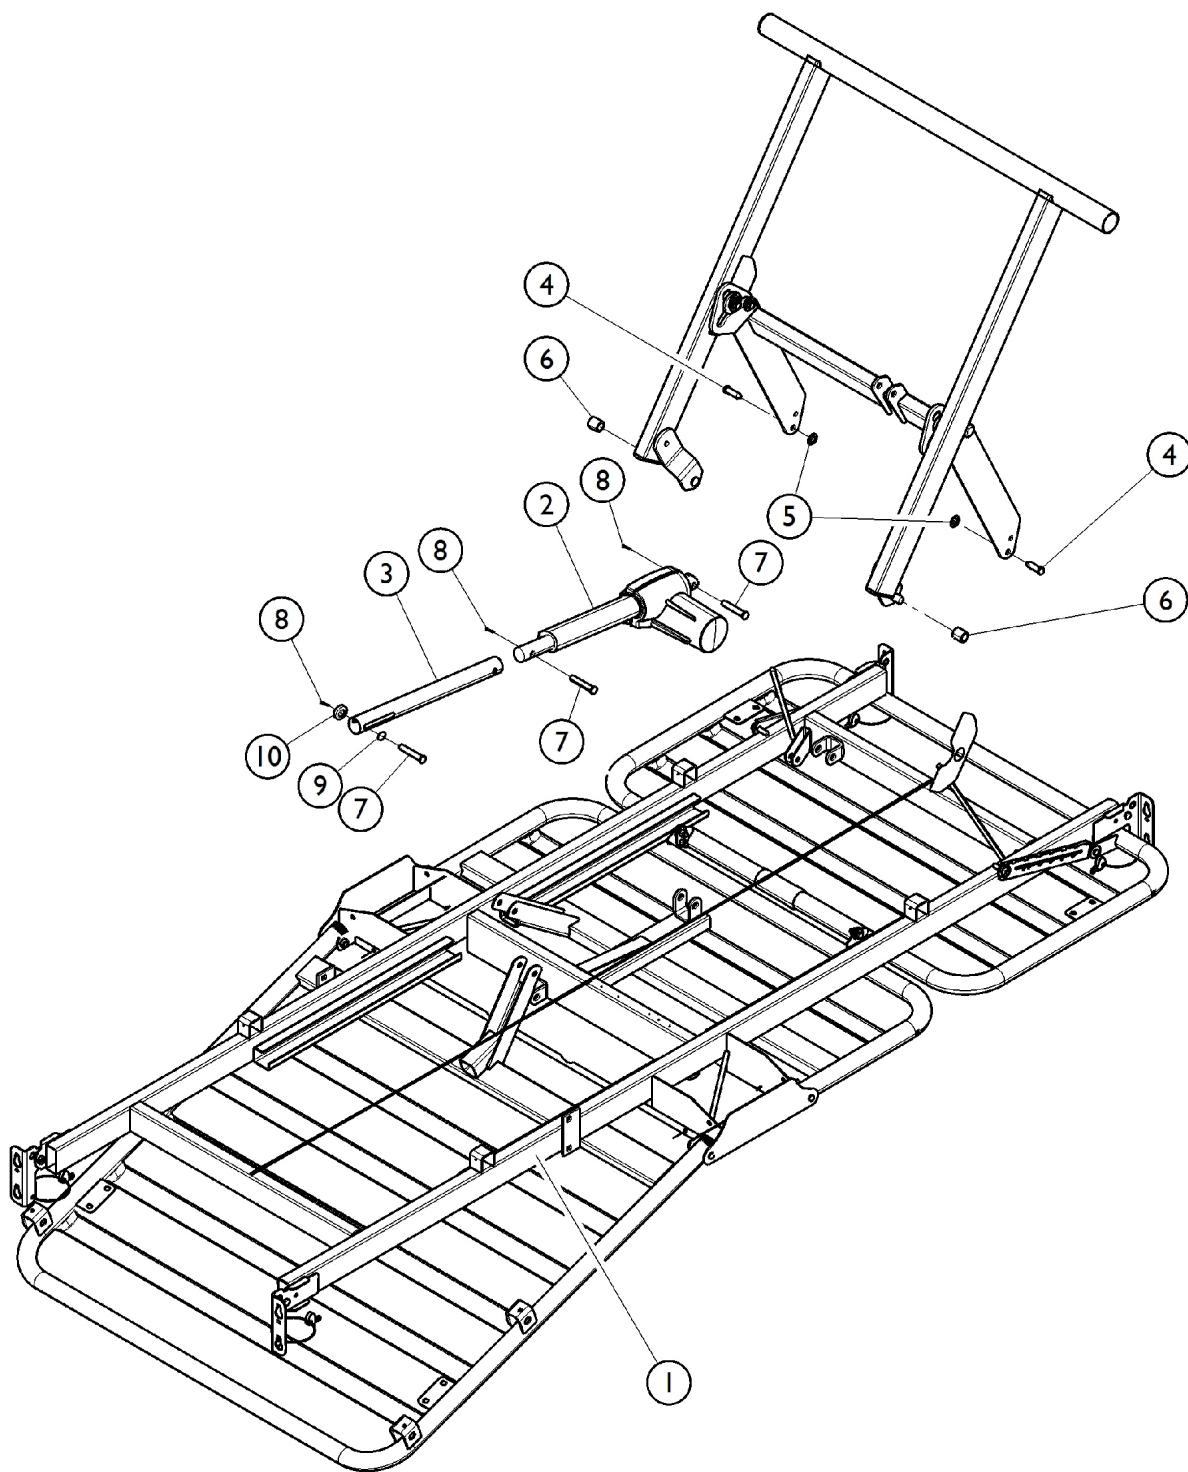

Bed Frame

Bed Frame

Item Number	Note	Part Number	Description	Quantity Per	
				Package	Assembly
1		1149706-NLA	NLA - Frame, Bed	1	3
2		1147532	Actuator, Foot (LA27-U042-01)	1	1
3		1149695	Extension Tube, Motor - Foot	1	4
4		1147524-NLA	NLA - Clevis Pin, Leg Link	1	1
5		1147566	Nut, Push (3/8")	1	4
6		1144984-NLA	NLA - Bushing, Glide - White	1	1
7		1186864	Clevis Pin (3/8 x 2" L)	1	3
8		PINBOW38-NLA	NLA - Cotter Pin, Bowtie (3/8")	1	3
9		1186872-NLA	NLA - Spacer, Foot Motor Extension Tube, Plastic	1	1
10		1186857-NLA	NLA - Washer, Nylon (3/8 x 3/4 x 1/16")	1	4