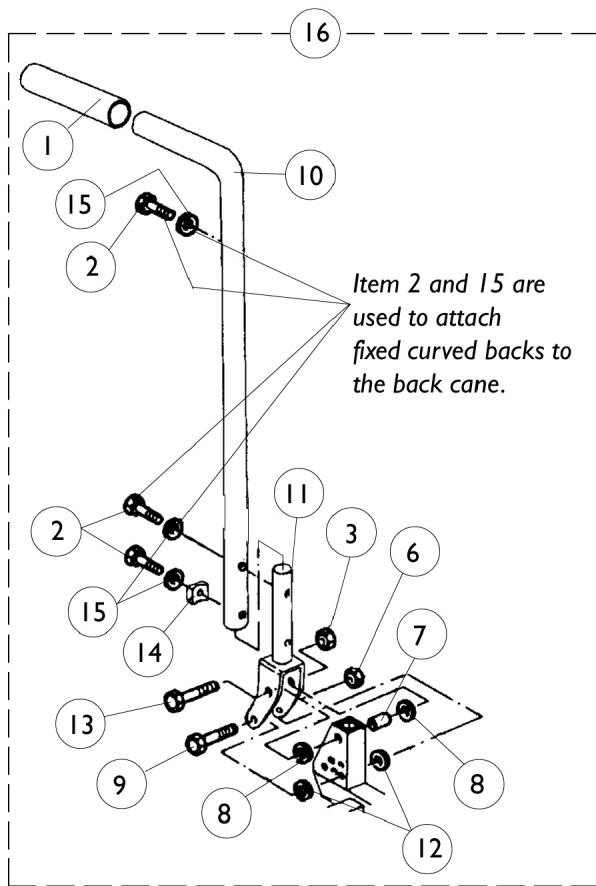

Back Cane Assembly

Basic Tilt and Tilt Only

Back Cane Assembly Basic Tilt and Tilt Only

Item Number	Note	Part Number	Description	Quantity Per	
				Package	Assembly
1		0014500-NLA	NLA - Grip, Hand	1	1
2		0053006-NLA	NLA - Screw, Hex Head (1/4-20 x 3/4")	1	3
3		7930333	Locknut (1/4-20)	25	1
4		0050006-NLA	NLA - Lockwasher, External Star (1/4")	2	2
5		0062800-NLA	NLA - Bracket, Cable/Wire Mounting, Black	1	1
6		0054906	Locknut, High Profile (5/16-18)	1	1
7		0060600	Bushing (7/16 x 5/16 x 1-1/4")	1	1
8		0055800-NLA	NLA - Washer, Nylon (7/16 x 3/4 x 3/32")	1	4
9		0055506-NLA	NLA - Screw, Button Head, Socket (5/16-18 x 2")	1	1
10		0309902-NLA	NLA - Back Cane Assembly	1	1
11		0116702-NLA	NLA - Post, Mounting	1	1
12		0054700-NLA	NLA - Washer, Nylon (5/16 x 1/2 x 1/16")	1	4
13		0052606-NLA	NLA - Screw, Hex Head (1/4-20 x 2")	1	1
14		0049824-NLA	NLA - Spacer, Coved (1/4 x 3/4 x 7/16")	1	1
15		0050506-NLA	NLA - Lockwasher, High Collar, Split (1/4")	1	3
16		1072788-NLA	NLA - Back Cane Assembly	1	1
17		7930332-NLA	NLA - Locknut, High Profile (#10-32)	25	1
18		0139306-NLA	NLA - Screw, Socket Button Head (#10-32 x 3/4")	1	1
19		0002902-NLA	NLA - Bracket, Mounting, Black - Left	1	1