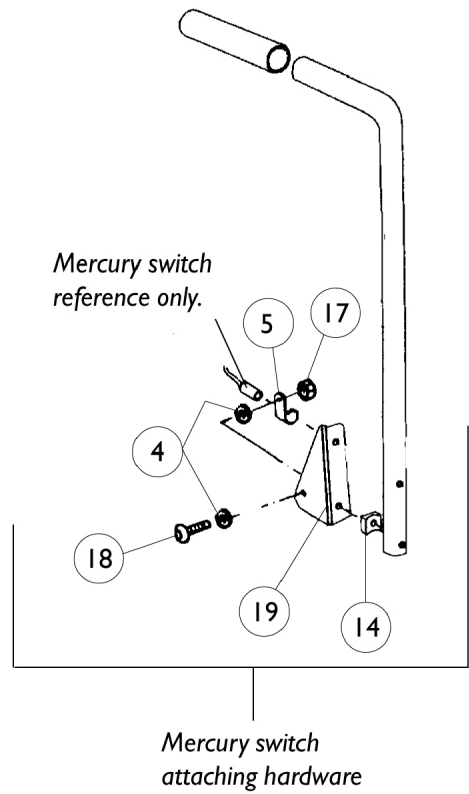

Back Cane Assembly

Basic Tilt and Tilt Only

Back Cane Assembly Basic Tilt and Tilt Only

Item Number	Note	Part Number	Description	Quantity Per	
				Package	Assembly
1		0014500-NLA	NLA - Grip, Hand	1	1
2		0053006-NLA	NLA - Screw, Hex Head (1/4-20 x 3/4")	1	3
3		7930333	Locknut (1/4-20)	25	1
4		0050006-NLA	NLA - Lockwasher, External Star (1/4")	2	2
5		0062800-NLA	NLA - Bracket, Cable/Wire Mounting, Black	1	1
6		0054906	Locknut, High Profile (5/16-18)	1	1
7		0060600	Bushing (7/16 x 5/16 x 1-1/4")	1	1
8		0055800-NLA	NLA - Washer, Nylon (7/16 x 3/4 x 3/32")	1	4
9		0055506-NLA	NLA - Screw, Button Head, Socket (5/16-18 x 2")	1	1
10		0309902-NLA	NLA - Back Cane Assembly	1	1
11		0116702-NLA	NLA - Post, Mounting	1	1
12		0054700-NLA	NLA - Washer, Nylon (5/16 x 1/2 x 1/16")	1	4
13		0052606-NLA	NLA - Screw, Hex Head (1/4-20 x 2")	1	1
14		0049824-NLA	NLA - Spacer, Coved (1/4 x 3/4 x 7/16")	1	1
15		0050506-NLA	NLA - Lockwasher, High Collar, Split (1/4")	1	3
16		1072788-NLA	NLA - Back Cane Assembly	1	1
17		7930332-NLA	NLA - Locknut, High Profile (#10-32)	25	1
18		0139306-NLA	NLA - Screw, Socket Button Head (#10-32 x 3/4")	1	1
19		0002902-NLA	NLA - Bracket, Mounting, Black - Left	1	1