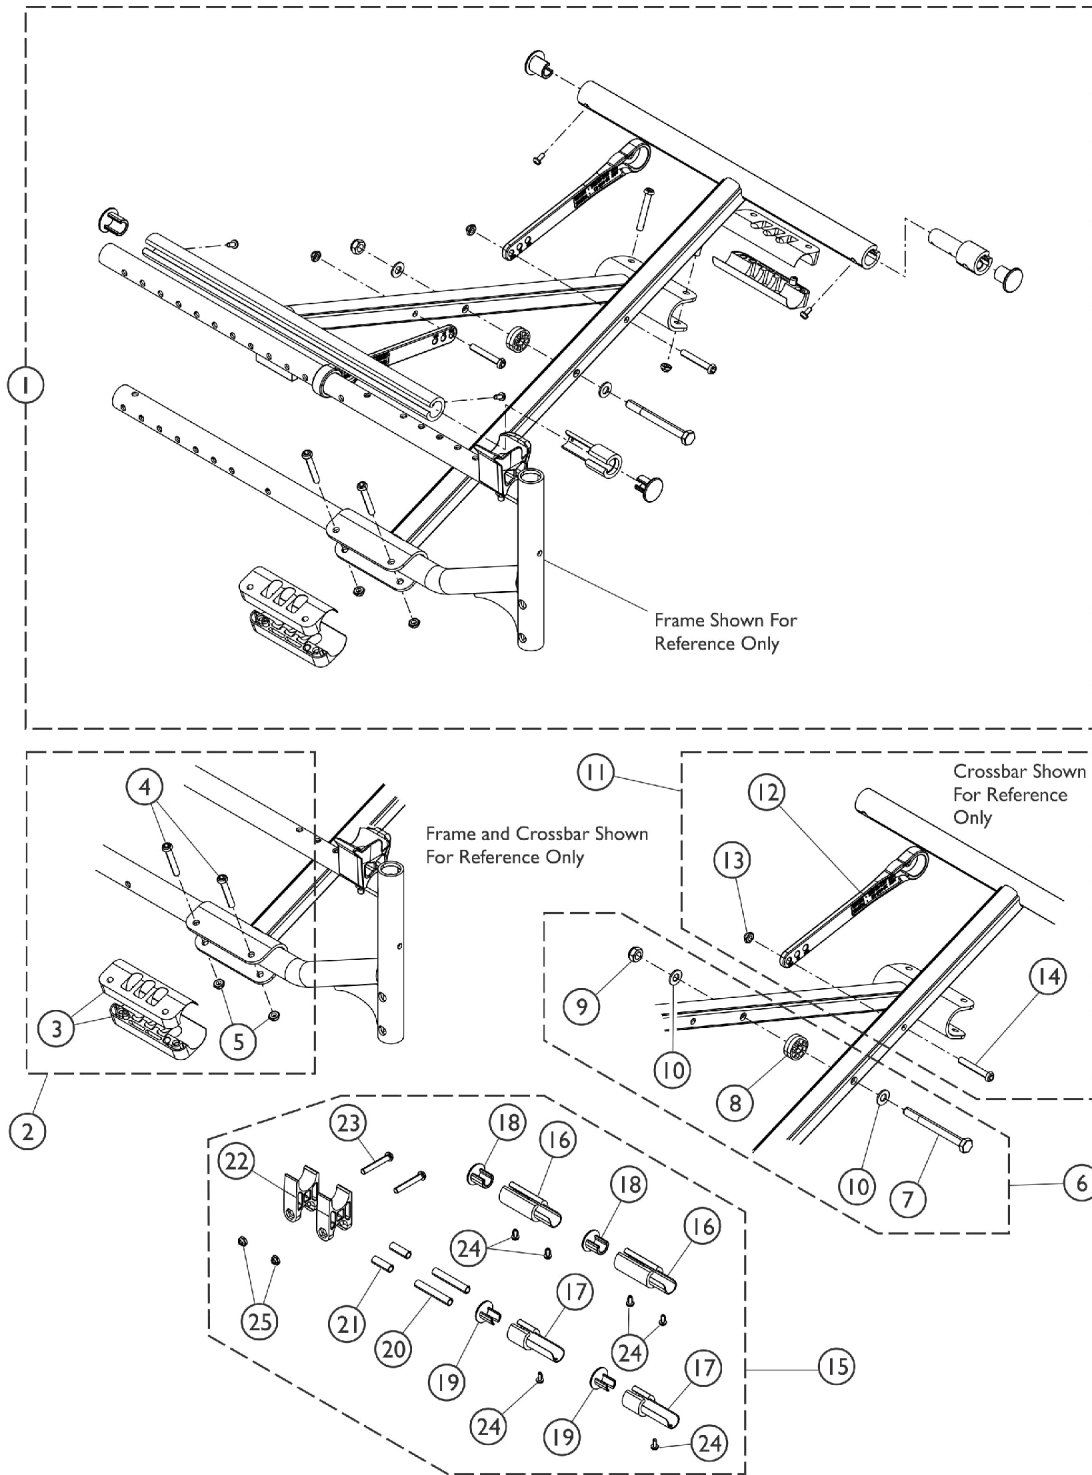

Crossbrace Assembly - Myon (15 - 20" W)

Crossbrace Assembly - Myon (15 - 20" W)

Item Number	Note	Part Number	Description	Quantity Per	
				Package	Assembly
1		See Chart	#1 Crossbrace Assembly w/ Hardware - Myon	1	1
2	A	1173765	Kit, Saddle Clamp w/ Hardware (Pair)	1	1
3			Clamp, Saddle, Crossbar	1	2
4			NLA - Screw, Socket Button Head (M6 x 40mm)	1	4
5			NLA - Locknut (M6 x 1)	1	4
6	B	1173771	NLA - Kit, Crossbrace Bolt w/ Hardware (Pair)	1	1
7			Washer, Plastic	1	2
8			NLA - Screw, Hex Head (M8 x 1.25 x 80mm)	1	2
9			NLA - Washer (M8 x 16mm x 1.5mm)	1	4
10			NLA - Locknut (M8 x 1.25)	1	2
11	C	1173779-NLA	NLA - Kit, Pivot Link w/ Hardware (15 - 17" W) (Pair)	1	1
12			NLA - Link, Pivot, Crossbrace (15 - 17" W)	1	2
13			NLA - Locknut (M6 x 1)	1	2
14			NLA - Screw, Socket Button Head (M6 x 40mm)	1	2
11	C	1173767-NLA	NLA - Kit, Pivot Link w/ Hardware (18 - 20" W) (Pair)	1	1
12			Link, Pivot, Crossbrace (18 - 20" W)	1	2
13			NLA - Locknut (M6 x 1)	1	2
14			NLA - Screw, Socket Button Head (M6 x 40mm)	1	2
15	D	1172274	Kit, Seat Rail Extensions (16 - 18" D)	1	1
16			Extension, Seat Rail (2")	1	2
17			Extension, Seat Rail (1")	1	2
18			NLA - Plug Button	1	2
19			Cap, Extension, Seat Rail (1")	1	2
20			Rod, Upholstery (2")	1	2
21			Rod, Upholstery (1")	1	2
22			Guide, Seat	1	2
23			NLA - Screw, Socket Button Head (M6 x 40mm)	1	2
24			NLA - Screw, Phillips Pan Head (M3.5 x .6 x 9.5mm)	1	6
25			NLA - Locknut (M6 x 1)	1	2
			Instruction Sheet, Seat Rail Extensions	1	1
15	E	1173066	Kit, Seat Rail Extensions (18 - 20" D)	1	1
16			Extension, Seat Rail (2")	1	2
17			Extension, Seat Rail (1")	1	2
18			NLA - Plug Button	1	2
19			Cap, Extension, Seat Rail (1")	1	2
20			Rod, Upholstery (20" D)	1	2
21			Rod, Upholstery (19" D)	1	2
24			NLA - Screw, Phillips Pan Head (M3.5 x .6 x 9.5mm)	1	6

NOTE: A - Includes items 3, 4, and 5.
B - Kit includes items 7 - 10.
C - Kit includes items 12, 13, and 14.
D - Kit includes items 16 - 25.
E - Kit includes items 16 - 21, and item 24.