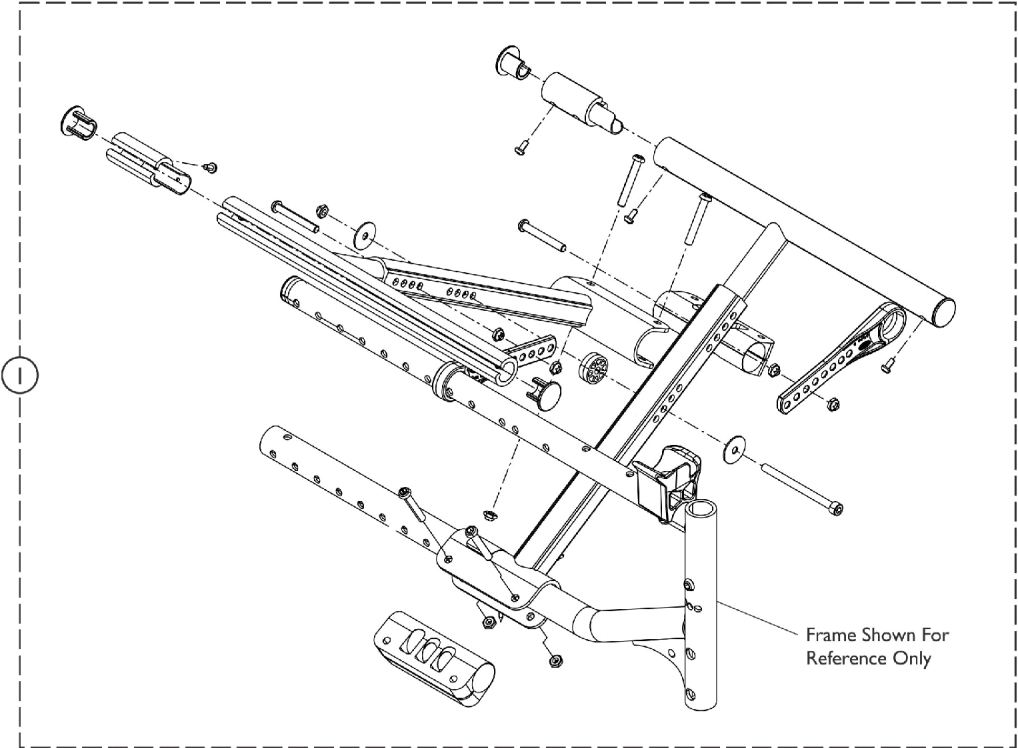

Crossbrace Assembly - Myon Junior (8 - 15" W)

Crossbrace Assembly - Myon Junior (8 - 15" W)

Item Number	Note	Part Number	Description	Quantity Per	
				Package	Assembly
1		See Chart	#1 Crossbrace Assembly - Myon Junior	1	1
2	A	1173765	Kit, Saddle Clamp w/ Hardware (Pair)	1	1
3			Clamp, Saddle, Crossbar	1	1
4			NLA - Screw, Socket Button Head (M6 x 40mm)	1	2
5			NLA - Locknut (M6 x 1)	1	2
6	B	1173777	Kit, Crossbrace w/ Hardware (Pair)	1	1
7			Bolt (M6 x 80mm)	1	1
8			Washer, Plastic	1	1
9			NLA - Locknut (M6 x 1)	1	1
10			Washer (6.6 x 22 x 2)	1	2
11	C	1173776	Kit, Pivot Link w/ Hardware (12 - 15" W)	1	1
12			Link, Pivot, Crossbrace (12-15" W)	1	2
13			Screw (M6 x 45mm)	1	2
14			NLA - Locknut (M6 x 1)	1	4
15	D	1172274	Kit, Seat Rail Extensions (16 - 18" D)	1	1
16			Extension, Seat Rail (2")	1	2
17			Extension, Seat Rail (1")	1	2
18			NLA - Plug Button	1	2
19			Cap, Extension, Seat Rail (1")	1	2
20			Rod, Upholstery (2")	1	2
21			Rod, Upholstery (1")	1	2
22			Guide, Seat	1	2
23			NLA - Screw, Socket Button Head (M6 x 40mm)	1	2
24			NLA - Screw, Phillips Pan Head (M3.5 x .6 x 9.5mm)	1	6
25			NLA - Locknut (M6 x 1)	1	2
			Instruction Sheet, Seat Rail Extensions	1	1
NOTE: A - Includes items 3, 4, and 5. B - Includes items 7 - 10. C - Includes items 12, 13, and 14. D - Kit Includes items 16 - 25 and Instruction Sheet.					

#1 Crossbrace Assembly - Myon Junior

Seat Width	SDR810 8-10" D	SDR1012 10-12" D	SDR1214 12-14" D	SDR1113 11-13" D	SDR1315 13-15" D
8" W	1511958	1511959	1513260	N/A	N/A
9" W	1511958	1511959	1513260	N/A	N/A
10" W	1511958	1511959	1513260	N/A	N/A
11" W	1511958	1511959	1513260	N/A	N/A
12" W	N/A	N/A	N/A	1512008	1512009
13" W	N/A	N/A	N/A	1512008	1512009
14" W	N/A	N/A	N/A	1512008	1512009
15" W	N/A	N/A	N/A	1512008	1512009