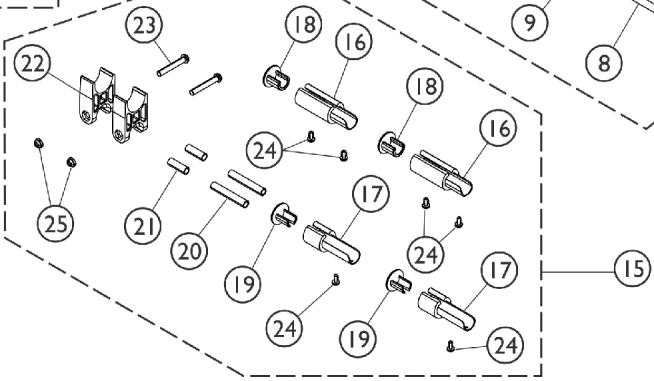

Crossbrace Assembly - Myon Junior (8 - 15" W)

Crossbrace Assembly - Myon Junior (8 - 15" W)

Item Number	Note	Part Number	Description	Quantity Per	
				Package	Assembly
1		See Chart	#1 Crossbrace Assembly - Myon Junior	1	1
2	A	1173765	Kit, Saddle Clamp w/ Hardware (Pair)	1	1
3			Clamp, Saddle, Crossbar	1	1
4			NLA - Screw, Socket Button Head (M6 x 40mm)	1	2
5			NLA - Locknut (M6 x 1)	1	2
6	B	1173777	Kit, Crossbrace w/ Hardware (Pair)	1	1
7			Bolt (M6 x 80mm)	1	1
8			Washer, Plastic	1	1
9			NLA - Locknut (M6 x 1)	1	1
10			Washer (6.6 x 22 x 2)	1	2
11	C	1173776	Kit, Pivot Link w/ Hardware (12 - 15" W)	1	1
12			Link, Pivot, Crossbrace (12-15" W)	1	2
13			Screw (M6 x 45mm)	1	2
14			NLA - Locknut (M6 x 1)	1	4
15	D	1172274	Kit, Seat Rail Extensions (16 - 18" D)	1	1
16			Extension, Seat Rail (2")	1	2
17			Extension, Seat Rail (1")	1	2
18			NLA - Plug Button	1	2
19			Cap, Extension, Seat Rail (1")	1	2
20			Rod, Upholstery (2")	1	2
21			Rod, Upholstery (1")	1	2
22			Guide, Seat	1	2
23			NLA - Screw, Socket Button Head (M6 x 40mm)	1	2
24			NLA - Screw, Phillips Pan Head (M3.5 x .6 x 9.5mm)	1	6
25			NLA - Locknut (M6 x 1)	1	2
			Instruction Sheet, Seat Rail Extensions	1	1
NOTE: A - Includes items 3, 4, and 5. B - Includes items 7 - 10. C - Includes items 12, 13, and 14. D - Kit Includes items 16 - 25 and Instruction Sheet.					

#1 Crossbrace Assembly - Myon Junior

Seat Width	SDR810 8-10" D	SDR1012 10-12" D	SDR1214 12-14" D	SDR1113 11-13" D	SDR1315 13-15" D
8" W	1511958	1511959	1513260	N/A	N/A
9" W	1511958	1511959	1513260	N/A	N/A
10" W	1511958	1511959	1513260	N/A	N/A
11" W	1511958	1511959	1513260	N/A	N/A
12" W	N/A	N/A	N/A	1512008	1512009
13" W	N/A	N/A	N/A	1512008	1512009
14" W	N/A	N/A	N/A	1512008	1512009
15" W	N/A	N/A	N/A	1512008	1512009