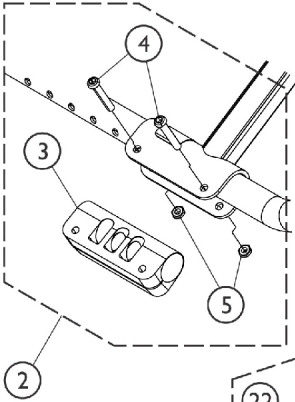

Crossbrace Assembly - Myon Junior (8 - 15" W)

Crossbrace Assembly - Myon Junior (8 - 15" W)

Item Number	Note	Part Number	Description	Quantity Per	
				Package	Assembly
1		See Chart	#1 Crossbrace Assembly - Myon Junior	1	1
2	A	1173765	Kit, Saddle Clamp w/ Hardware (Pair)	1	1
3			Clamp, Saddle, Crossbar	1	1
4			NLA - Screw, Socket Button Head (M6 x 40mm)	1	2
5			NLA - Locknut (M6 x 1)	1	2
6	B	1173777	Kit, Crossbrace w/ Hardware (Pair)	1	1
7			Bolt (M6 x 80mm)	1	1
8			Washer, Plastic	1	1
9			NLA - Locknut (M6 x 1)	1	1
10			Washer (6.6 x 22 x 2)	1	2
11	C	1173776	Kit, Pivot Link w/ Hardware (12 - 15" W)	1	1
12			Link, Pivot, Crossbrace (12-15" W)	1	2
13			Screw (M6 x 45mm)	1	2
14			NLA - Locknut (M6 x 1)	1	4
15	D	1172274	Kit, Seat Rail Extensions (16 - 18" D)	1	1
16			Extension, Seat Rail (2")	1	2
17			Extension, Seat Rail (1")	1	2
18			NLA - Plug Button	1	2
19			Cap, Extension, Seat Rail (1")	1	2
20			Rod, Upholstery (2")	1	2
21			Rod, Upholstery (1")	1	2
22			Guide, Seat	1	2
23			NLA - Screw, Socket Button Head (M6 x 40mm)	1	2
24			NLA - Screw, Phillips Pan Head (M3.5 x .6 x 9.5mm)	1	6
25			NLA - Locknut (M6 x 1)	1	2
			Instruction Sheet, Seat Rail Extensions	1	1
NOTE: A - Includes items 3, 4, and 5. B - Includes items 7 - 10. C - Includes items 12, 13, and 14. D - Kit Includes items 16 - 25 and Instruction Sheet.					

#1 Crossbrace Assembly - Myon Junior

Seat Width	SDR810 8-10" D	SDR1012 10-12" D	SDR1214 12-14" D	SDR1113 11-13" D	SDR1315 13-15" D
8" W	1511958	1511959	1513260	N/A	N/A
9" W	1511958	1511959	1513260	N/A	N/A
10" W	1511958	1511959	1513260	N/A	N/A
11" W	1511958	1511959	1513260	N/A	N/A
12" W	N/A	N/A	N/A	1512008	1512009
13" W	N/A	N/A	N/A	1512008	1512009
14" W	N/A	N/A	N/A	1512008	1512009
15" W	N/A	N/A	N/A	1512008	1512009