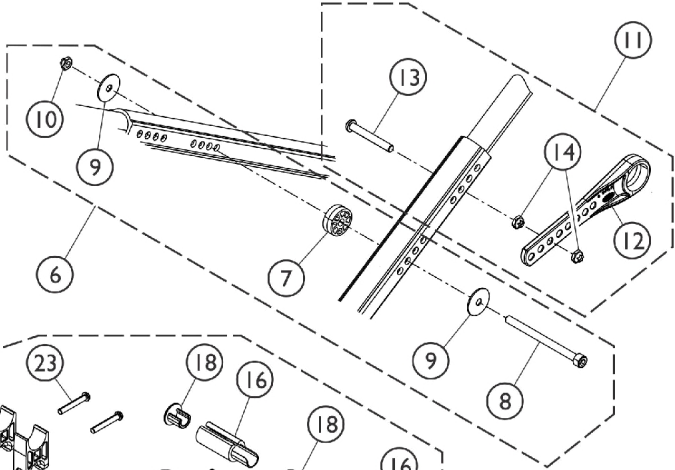

Crossbrace Assembly - Myon Junior (8 - 15" W)

Crossbrace Assembly - Myon Junior (8 - 15" W)

Item Number	Note	Part Number	Description	Quantity Per	
				Package	Assembly
1		See Chart	#1 Crossbrace Assembly - Myon Junior	1	1
2	A	1173765	Kit, Saddle Clamp w/ Hardware (Pair)	1	1
3			Clamp, Saddle, Crossbar	1	1
4			NLA - Screw, Socket Button Head (M6 x 40mm)	1	2
5			NLA - Locknut (M6 x 1)	1	2
6	B	1173777	Kit, Crossbrace w/ Hardware (Pair)	1	1
7			Bolt (M6 x 80mm)	1	1
8			Washer, Plastic	1	1
9			NLA - Locknut (M6 x 1)	1	1
10			Washer (6.6 x 22 x 2)	1	2
11	C	1173776	Kit, Pivot Link w/ Hardware (12 - 15" W)	1	1
12			Link, Pivot, Crossbrace (12-15" W)	1	2
13			Screw (M6 x 45mm)	1	2
14			NLA - Locknut (M6 x 1)	1	4
15	D	1172274	Kit, Seat Rail Extensions (16 - 18" D)	1	1
16			Extension, Seat Rail (2")	1	2
17			Extension, Seat Rail (1")	1	2
18			NLA - Plug Button	1	2
19			Cap, Extension, Seat Rail (1")	1	2
20			Rod, Upholstery (2")	1	2
21			Rod, Upholstery (1")	1	2
22			Guide, Seat	1	2
23			NLA - Screw, Socket Button Head (M6 x 40mm)	1	2
24			NLA - Screw, Phillips Pan Head (M3.5 x .6 x 9.5mm)	1	6
25			NLA - Locknut (M6 x 1)	1	2
			Instruction Sheet, Seat Rail Extensions	1	1
NOTE: A - Includes items 3, 4, and 5. B - Includes items 7 - 10. C - Includes items 12, 13, and 14. D - Kit Includes items 16 - 25 and Instruction Sheet.					

#1 Crossbrace Assembly - Myon Junior

Seat Width	SDR810 8-10" D	SDR1012 10-12" D	SDR1214 12-14" D	SDR1113 11-13" D	SDR1315 13-15" D
8" W	1511958	1511959	1513260	N/A	N/A
9" W	1511958	1511959	1513260	N/A	N/A
10" W	1511958	1511959	1513260	N/A	N/A
11" W	1511958	1511959	1513260	N/A	N/A
12" W	N/A	N/A	N/A	1512008	1512009
13" W	N/A	N/A	N/A	1512008	1512009
14" W	N/A	N/A	N/A	1512008	1512009
15" W	N/A	N/A	N/A	1512008	1512009