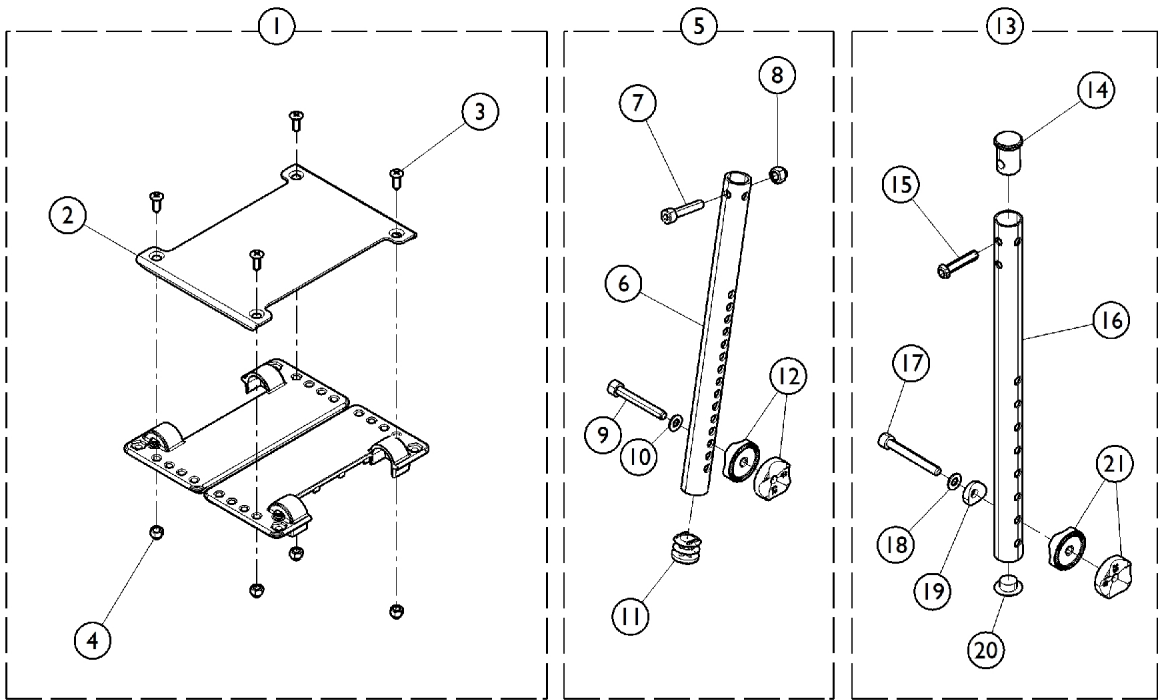

## Footplate Component Kits

Item Number	Note	Part Number	Description	Quantity Per	
				Package	Assembly
1	A	1185935	Kit, Footboard, One Piece w/ Hardware (8 - 11" W)	1	1
2			Footboard, One Piece (8-11" W)	1	1
3			Screw (M5 x 16mm)	1	4
4			Nut, Cap (M5)	1	4
1	A	1185936	Kit, Footboard, One Piece w/ Screws (12 - 15" W)	1	1
2			Footboard, One Piece (12-15" W)	1	1
3			Screw (M5 x 16mm)	1	4
4			Nut, Cap (M5)	1	4
5	B	1185937	Kit, Telescoping Tubes w/ Hardware (80 Degree) (Pair)	1	1
6			Tube, Telescoping	1	2
7			Screw, Socket Head Cap (M6 x 1 x 30)	1	2
8			Nut (M6)	1	2
9			Screw (M6 x 1 x 45mm)	1	2
10			Washer (6 x 12 x 1.2)	1	2
11			Plug Button, Black (3/4")	1	2
12			Disk, Locking, Coved	1	4
13	C	1185938	Kit, Telescoping Tubes w/ Hardware (90 Degree) (Pair)	1	1
14			Plug, Footrest Tube	1	2
15			Screw (M6 x 1 x 30mm)	1	2
16			Tube, Support, 90 Degree	1	2
17			Screw, Socket Head (M6 x 50)	1	2
18			Washer (6 x 12 x 1.2)	1	2
19			Washer, Plastic	1	2
20			Cap, Plastic (17 mm)	1	2
21			Disk, Locking, Coved	1	4
22	D	1428812-0601	Kit, Hanger Support w/ Screw	1	1
23			Screw (M8 x 35mm)	1	1
24			Support, Hanger, Elevated Legrest	1	1
25			Indexer, Hanger, 90 Degree - Myon Junior	1	1
26	E	1185932	Kit, Tube, ELR, Upper and Lower (12" W)	1	1
27			Tube, Upper, Elevating Legrest (12" W)	1	1
28			Tube, Lower, Elevating Legrest (12" W)	1	1
29			Screw, CBHC (M8 x 20mm)	1	1
26	E	1185933	Kit, Tube, ELR, Upper and Lower (13 - 15" W)	1	1
27			Tube, Upper, Elevating Legrest (13 - 14" W)	1	1
28			Tube, Lower, Elevating Legrest (13 - 14" W)	1	1
29			Screw, CBHC (M8 x 20mm)	1	1
30	F	1182284	Kit, 3 Point Knob w/ Hardware	1	1
31			Screw, Ball (7.5 mm)	1	1
32			Bushing, Armrest	1	1
33			Nut, Square, Armrest	1	1
34	G	1484580	Kit, Plug Pivot w/ Screw	1	1
35			Pivot, Hanger, 80 Degree	1	1
36			Screw (M6 x 45mm)	1	1
37	H	1185934	Kit, Housing Latch w/ Hardware	1	1