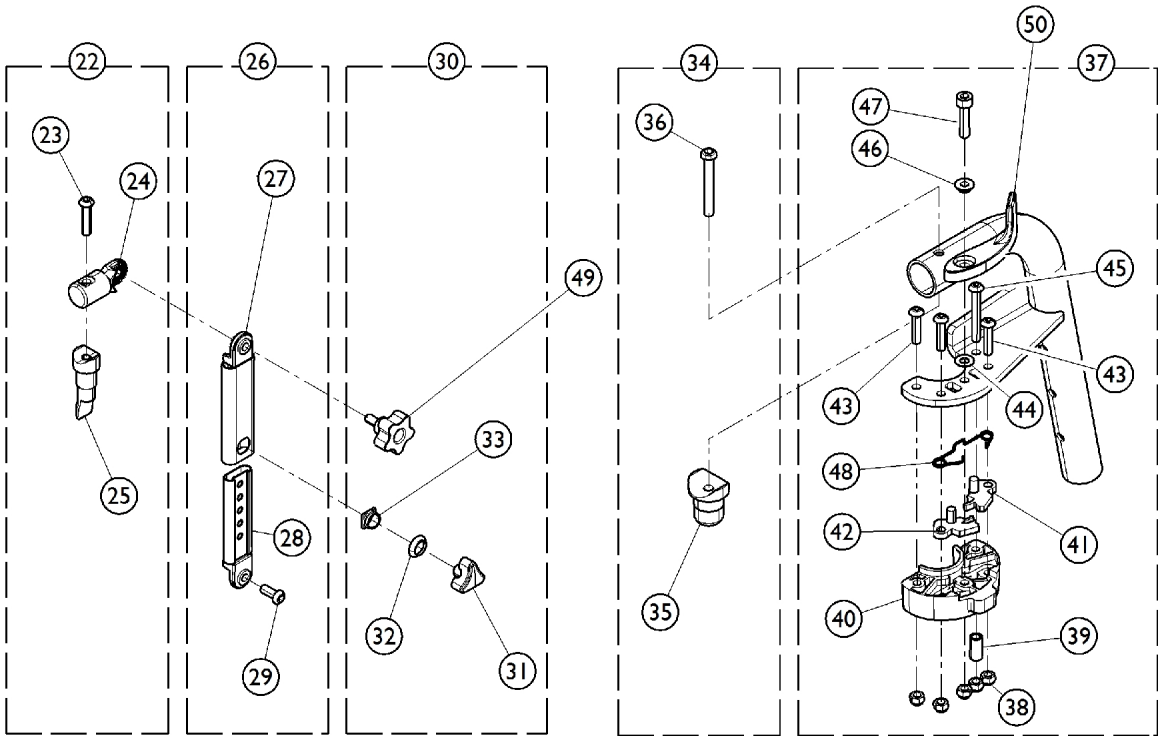

## Footplate Component Kits

Item Number	Note	Part Number	Description	Quantity Per	
				Package	Assembly
1	A	1185935	Kit, Footboard, One Piece w/ Hardware (8 - 11" W)	1	1
2			Footboard, One Piece (8-11" W)	1	1
3			Screw (M5 x 16mm)	1	4
4			Nut, Cap (M5)	1	4
1	A	1185936	Kit, Footboard, One Piece w/ Screws (12 - 15" W)	1	1
2			Footboard, One Piece (12-15" W)	1	1
3			Screw (M5 x 16mm)	1	4
4			Nut, Cap (M5)	1	4
5	B	1185937	Kit, Telescoping Tubes w/ Hardware (80 Degree) (Pair)	1	1
6			Tube, Telescoping	1	2
7			Screw, Socket Head Cap (M6 x 1 x 30)	1	2
8			Nut (M6)	1	2
9			Screw (M6 x 1 x 45mm)	1	2
10			Washer (6 x 12 x 1.2)	1	2
11			Plug Button, Black (3/4")	1	2
12			Disk, Locking, Coved	1	4
13	C	1185938	Kit, Telescoping Tubes w/ Hardware (90 Degree) (Pair)	1	1
14			Plug, Footrest Tube	1	2
15			Screw (M6 x 1 x 30mm)	1	2
16			Tube, Support, 90 Degree	1	2
17			Screw, Socket Head (M6 x 50)	1	2
18			Washer (6 x 12 x 1.2)	1	2
19			Washer, Plastic	1	2
20			Cap, Plastic (17 mm)	1	2
21			Disk, Locking, Coved	1	4
22	D	1428812-0601	Kit, Hanger Support w/ Screw	1	1
23			Screw (M8 x 35mm)	1	1
24			Support, Hanger, Elevated Legrest	1	1
25			Indexer, Hanger, 90 Degree - Myon Junior	1	1
26	E	1185932	Kit, Tube, ELR, Upper and Lower (12" W)	1	1
27			Tube, Upper, Elevating Legrest (12" W)	1	1
28			Tube, Lower, Elevating Legrest (12" W)	1	1
29			Screw, CBHC (M8 x 20mm)	1	1
26	E	1185933	Kit, Tube, ELR, Upper and Lower (13 - 15" W)	1	1
27			Tube, Upper, Elevating Legrest (13 - 14" W)	1	1
28			Tube, Lower, Elevating Legrest (13 - 14" W)	1	1
29			Screw, CBHC (M8 x 20mm)	1	1
30	F	1182284	Kit, 3 Point Knob w/ Hardware	1	1
31			Screw, Ball (7.5 mm)	1	1
32			Bushing, Armrest	1	1
33			Nut, Square, Armrest	1	1
34	G	1484580	Kit, Plug Pivot w/ Screw	1	1
35			Pivot, Hanger, 80 Degree	1	1
36			Screw (M6 x 45mm)	1	1
37	H	1185934	Kit, Housing Latch w/ Hardware	1	1